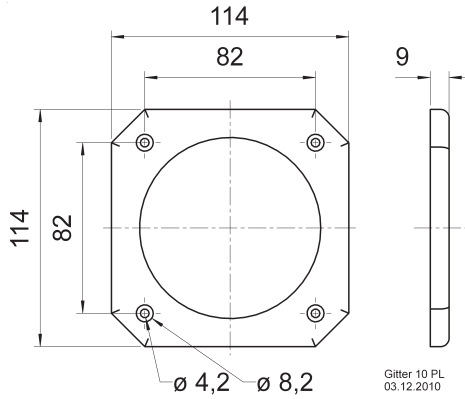

*Protective grille* made of black painted metal. Decoration ring made of black plastics.  
Can be supplied painted in other colours on request.

Passend für/Suitable for: FR 12

Gitter FR 12  
03.12.2010

**Art. No. 4744 Gitter / Grille 10 PL**