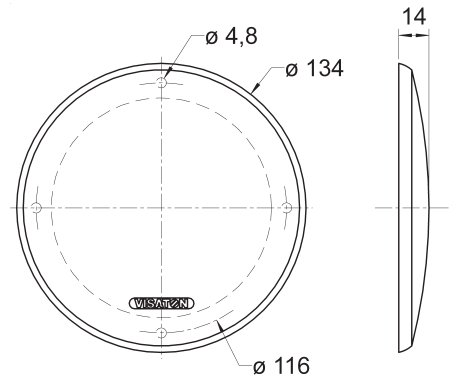

Gitter 10 R/134
17.09.2009