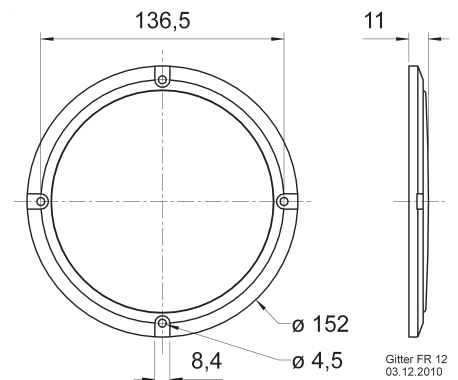

*Protective grille* made of black painted metal. Decoration ring made of black plastics.  
Can be supplied painted in other colours on request.

Passend für/Suitable for: FR 12

Gitter FR 12  
03.12.2010

**Art. No. 4744 Gitter / Grille 10 PL**