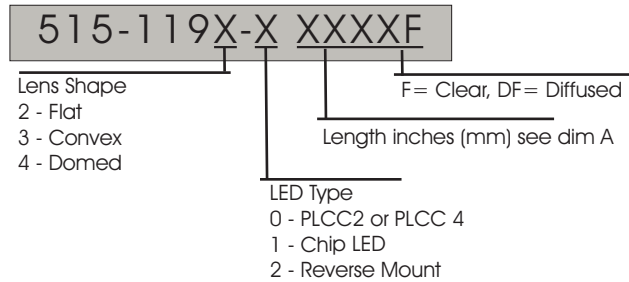

## Optopipe® Vertical Lightpipes 3mm Diameter

### Features & Benefits:

- Lengths varying from .250" to 1.250"
- Three lens styles for optimal viewing angles; Flat, Domed, and Convex
- Designed for both single and multi-color LEDs
- Positive snap in mounting to PCB with opaque light barrier
- Low-voltage and minimal power consumption
- Light is produced through photonic emission, not as a by-product of a radiating heat source
- Molded from RoHS compliant UL94-V0 Water Clear Polycarbonate with an oxygen index of 35%.
- Designed to be used with Dialight surface mount led's plcc-2 and plcc-4 pad layout shown, 597-XXXX-207f. See the surface mount selector guide for led operating characteristics. Lower profile surface mount led's in 598 and 597 series can be used as well as, reverse mount led's. Please consult factory for availability.
- Available in clear lens (F) and diffused textured lens (DF)

### Order Codes

Part Number	DIM "A" inches (mm)	DIM "B" inches (mm)	Lens Shape
515-1192-00250F	.250 (6.35)	.197 (5)	Flat
515-1192-00550F	.550 (13.97)	.375 (9.53)	Flat
515-1192-01000F	1.000 (25.4)	.375 (9.53)	Flat
515-1194-00300F	.300 (7.62)	.197 (5)	Domed
515-1194-00350F	.350 (8.89)	.197 (5)	Domed
515-1194-00450F	.450 (11.43)	.197 (5)	Domed
515-1194-01000F	1.000 (25.4)	.375 (9.53)	Domed