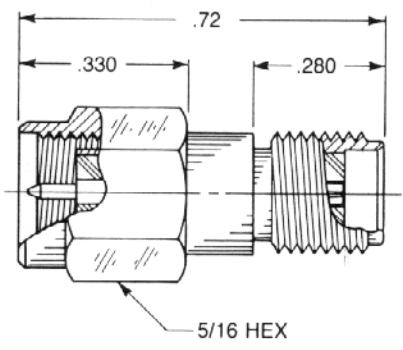

### Straight Jack To Jack Adapter

- Connects two plugs

Captive contact:  
5917-1103-000 (Gold plated)  
5917-9103-000 (Passivated)

### Straight Bulkhead Mounted Jack To Jack Adapter

- Connects two plugs

Captive contact:  
5909-1103-000 (Gold plated)  
5909-9103-000 (Passivated)

### Straight Plug To Plug Adapter

- Connects two jacks

Captive contact:  
5918-1103-000 (Gold plated)  
5918-9103-000 (Passivated)

### Right Angle Jack To Plug Adapter

- Connects one jack and one plug

5919-1503-000 (Gold plated)

5919-9503-000 (Passivated)