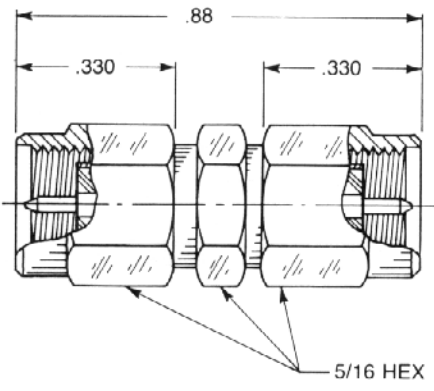

### Straight Bulkhead Mounted Jack To Jack Adapter

- Connects two plugs

Captive contact:  
5909-1103-000 (Gold plated)  
5909-9103-000 (Passivated)

### Straight Jack To Plug Adapter

- Prevents damage to equipment-mounted jacks during frequent mating and unmating

Captive contact:  
5916-1103-603 (Gold plated)  
5916-9103-603 (Passivated)

### Straight Plug To Plug Adapter

- Connects two jacks

Captive contact:  
5918-1103-000 (Gold plated)  
5918-9103-000 (Passivated)