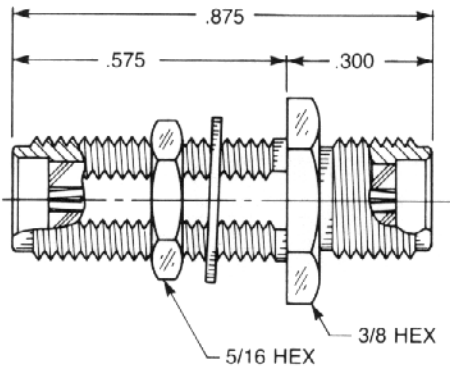

### Straight Jack To Jack Adapter

- Connects two plugs

Captive contact:  
5917-1103-000 (Gold plated)  
5917-9103-000 (Passivated)

### Straight Bulkhead Mounted Jack To Jack Adapter

- Connects two plugs

Captive contact:  
5909-1103-000 (Gold plated)  
5909-9103-000 (Passivated)

### Straight Jack To Plug Adapter

- Prevents damage to equipment-mounted jacks during frequent mating and unmating

Captive contact:  
5916-1103-603 (Gold plated)  
5916-9103-603 (Passivated)

### Straight Plug To Plug Adapter

- Connects two jacks

Captive contact:  
5918-1103-000 (Gold plated)  
5918-9103-000 (Passivated)