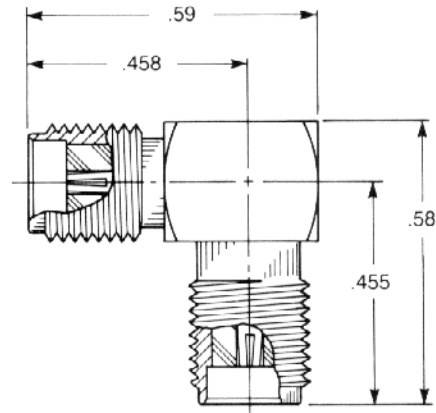

### Right Angle Jack To Plug Adapter

- Connects one jack and one plug

5919-1503-000 (Gold plated)

5919-9503-000 (Passivated)

### Right Angle Jack To Jack Adapter

- Connects two plugs

5919-1503-003 (Gold plated)

5919-9503-003 (Passivated)