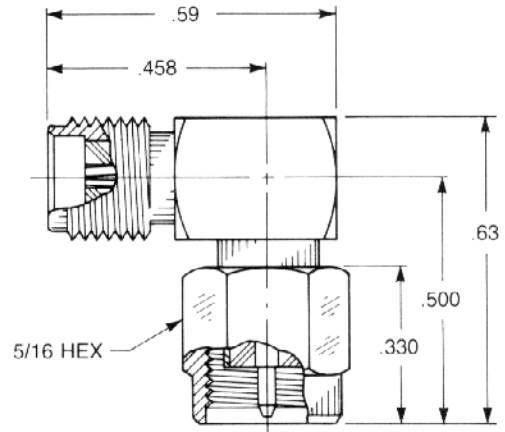

### Straight Bulkhead Mounted Jack To Jack Adapter

- Connects two plugs

Captive contact:  
5909-1103-000 (Gold plated)  
5909-9103-000 (Passivated)

### Straight Plug To Plug Adapter

- Connects two jacks

Captive contact:  
5918-1103-000 (Gold plated)  
5918-9103-000 (Passivated)

### Right Angle Jack To Plug Adapter

- Connects one jack and one plug

5919-1503-000 (Gold plated)

5919-9503-000 (Passivated)