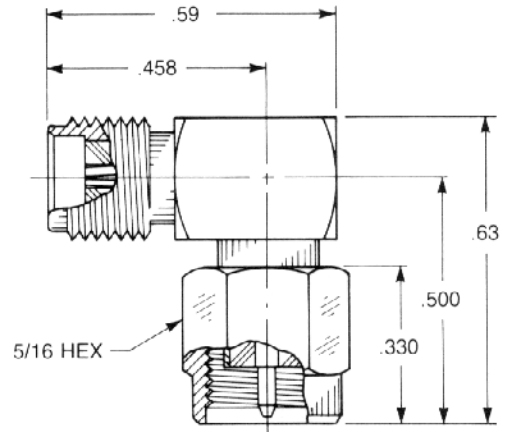

Straight Jack To Jack Adapter

- Connects two plugs

Captive contact:
5917-1103-000 (Gold plated)
5917-9103-000 (Passivated)

Straight Bulkhead Mounted Jack To Jack Adapter

- Connects two plugs

Captive contact:
5909-1103-000 (Gold plated)
5909-9103-000 (Passivated)

- Connects two jacks

Captive contact:
5918-1103-000 (Gold plated)
5918-9103-000 (Passivated)

Right Angle Jack To Plug Adapter

- Connects one jack and one plug

5919-1503-000 (Gold plated)

5919-9503-000 (Passivated)

Right Angle Jack To Jack Adapter

- Connects two plugs

5919-1503-003 (Gold plated)

5919-9503-003 (Passivated)

Right Angle Plug To Plug Adapter

- Connects two jacks

5919-1503-001 (Gold plated)

5919-9503-001 (Passivated)