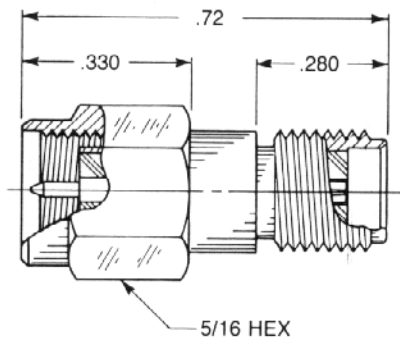

Straight Jack To Jack Adapter

- Connects two plugs

Captive contact:
5917-1103-000 (Gold plated)
5917-9103-000 (Passivated)

Straight Bulkhead Mounted Jack To Jack Adapter

- Connects two plugs

Captive contact:
5909-1103-000 (Gold plated)
5909-9103-000 (Passivated)

Straight Jack To Plug Adapter

- Prevents damage to equipment-mounted jacks during frequent mating and unmating

Captive contact:
5916-1103-603 (Gold plated)
5916-9103-603 (Passivated)

Straight Plug To Plug Adapter

- Connects two jacks

Captive contact:
5918-1103-000 (Gold plated)
5918-9103-000 (Passivated)

Right Angle Jack To Plug Adapter

- Connects one jack and one plug

5919-1503-000 (Gold plated)

5919-9503-000 (Passivated)

Right Angle Jack To Jack Adapter

- Connects two plugs

5919-1503-003 (Gold plated)

5919-9503-003 (Passivated)

Right Angle Plug To Plug Adapter

- Connects two jacks

5919-1503-001 (Gold plated)

5919-9503-001 (Passivated)