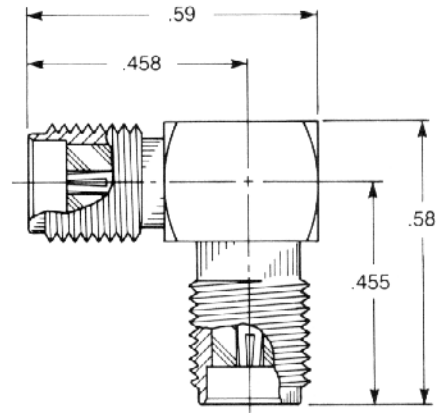

- Connects two jacks

Captive contact:
5918-1103-000 (Gold plated)
5918-9103-000 (Passivated)

Right Angle Jack To Plug Adapter

- Connects one jack and one plug

5919-1503-000 (Gold plated)

5919-9503-000 (Passivated)

Right Angle Jack To Jack Adapter

- Connects two plugs

5919-1503-003 (Gold plated)

5919-9503-003 (Passivated)

Right Angle Plug To Plug Adapter

- Connects two jacks

5919-1503-001 (Gold plated)

5919-9503-001 (Passivated)