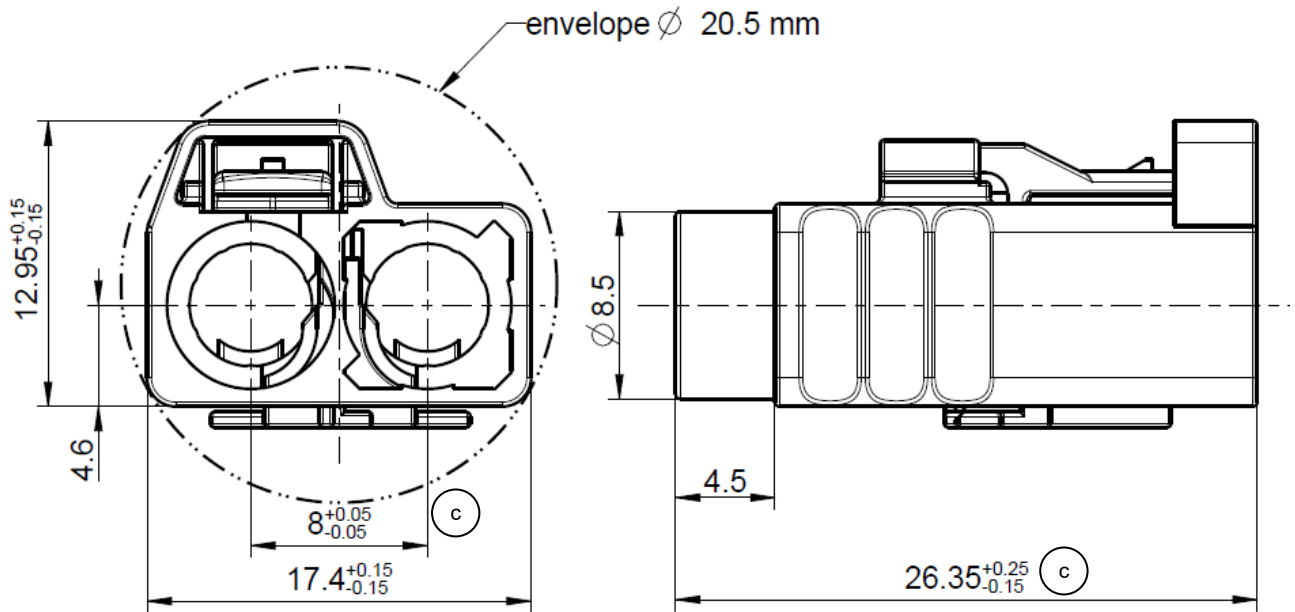

secondary lock in pre-position delivered

All dimensions are in mm; tolerances according to ISO 2768 m-H  
 Y = Part number has to be accomplished by codification

**Interface**

According to DIN 72594-1

**Material**