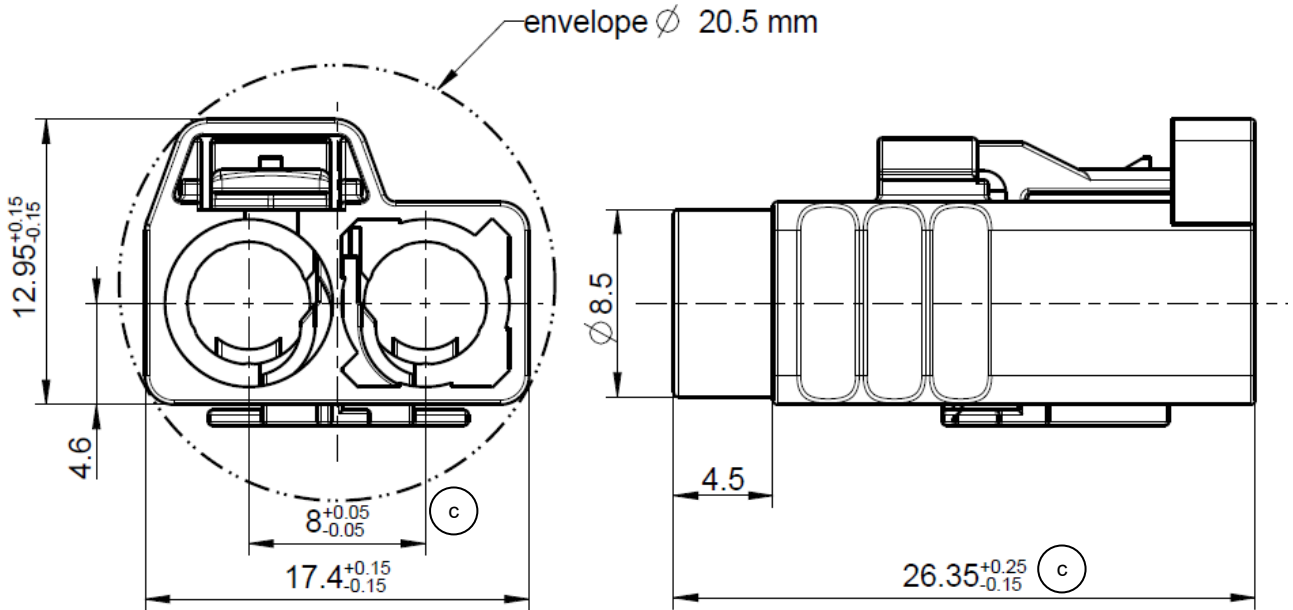

secondary lock in pre-position delivered

All dimensions are in mm; tolerances according to ISO 2768 m-H  
 Y = Part number has to be accomplished by codification

**Interface**

According to DIN 72594-1

**Material**

Housing PBT-GF10 (b)  
 Secondary Lock PBT-GF10

**Mechanical data**

Mating cycles ≥ 25  
 Retention force latch ≥ 110 N  
 Retention force primary lock ≥ 80 N  
 Retention force secondary lock ≥ 60 N  
 Coding efficiency ≥ 40 N