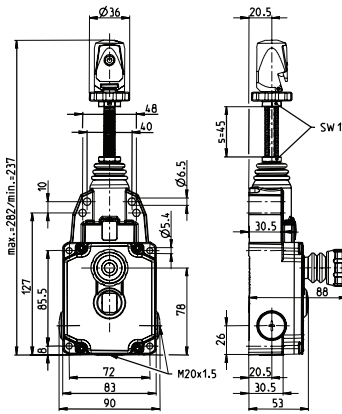

SRM Safety Rope Pull Switches

Max. span length

Quick Fix Cable Mounting

Cable Ring Cable Mounting

2 NC/2 NO

3 NC/1 NO

2 NC/2 NO

3 NC/1 NO

123 Ft. (37.5 Meters)

601.2929.085
SRM-U1Z/U1Z-QF-175

601.2999.094
SRM-A2Z/U1Z-QF-175

601.2921.089
SRM-U1Z/U1Z-LU-175

601.2991.098
SRM-A2Z/U1Z-LU-175

246 Ft. (75 Meters)

601.2929.087
SRM-U1Z/U1Z-QF-300

601.2999.096
SRM-A2Z/U1Z-QF-300

601.2921.091
SRM-U1Z/U1Z-LU-300

601.2991.100
SRM-A2Z/U1Z-LU-300

123 Ft. (37.5 Meters)
with remote monitoring

601.2929.086
SRM-U1Z/U1Z-QF-175-E

601.2999.095
SRM-A2Z/U1Z-QF-175-E

601.2921.090
SRM-U1Z/U1Z-LU-175-E

Drawing dimensions in mm