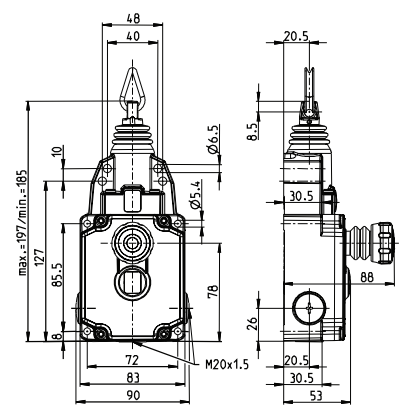

SRM Safety Rope Pull Switches

Max. span length

Quick Fix Cable Mounting

Cable Ring Cable Mounting

2 NC/2 NO

3 NC/1 NO

2 NC/2 NO

3 NC/1 NO

123 Ft. (37.5 Meters)

601.2929.085
SRM-U1Z/U1Z-QF-175

601.2999.094
SRM-A2Z/U1Z-QF-175

601.2921.089
SRM-U1Z/U1Z-LU-175

601.2991.098
SRM-A2Z/U1Z-LU-175

246 Ft. (75 Meters)

601.2929.087
SRM-U1Z/U1Z-QF-300

601.2999.096
SRM-A2Z/U1Z-QF-300

Drawing dimensions in mm