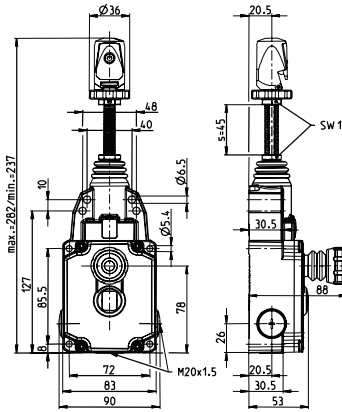

SRM Safety Rope Pull Switches

Max. span length

Quick Fix Cable Mounting

Cable Ring Cable Mounting

2 NC/2 NO

3 NC/1 NO

2 NC/2 NO

3 NC/1 NO

123 Ft. (37.5 Meters)

601.2929.085
SRM-U1Z/U1Z-QF-175

601.2999.094
SRM-A2Z/U1Z-QF-175

601.2921.089
SRM-U1Z/U1Z-LU-175

601.2991.098
SRM-A2Z/U1Z-LU-175

246 Ft. (75 Meters)

601.2929.087
SRM-U1Z/U1Z-QF-300

601.2999.096
SRM-A2Z/U1Z-QF-300

601.2921.091
SRM-U1Z/U1Z-LU-300

601.2991.100
SRM-A2Z/U1Z-LU-300

123 Ft. (37.5 Meters)
with remote monitoring

601.2929.086
SRM-U1Z/U1Z-QF-175-E

601.2999.095
SRM-A2Z/U1Z-QF-175-E

601.2921.090
SRM-U1Z/U1Z-LU-175-E

Drawing dimensions in mm