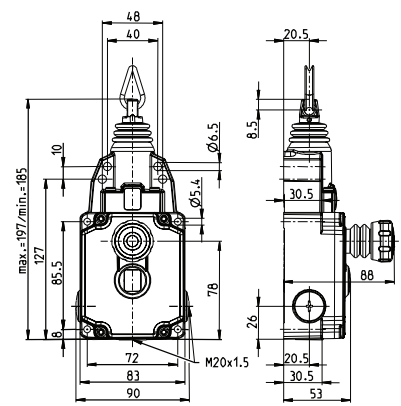

SRM Safety Rope Pull Switches

Max. span length

Quick Fix Cable Mounting

Cable Ring Cable Mounting

2 NC/2 NO

3 NC/1 NO

2 NC/2 NO

3 NC/1 NO

123 Ft. (37.5 Meters)

601.2929.085
SRM-U1Z/U1Z-QF-175

601.2999.094
SRM-A2Z/U1Z-QF-175

601.2921.089
SRM-U1Z/U1Z-LU-175

601.2991.098
SRM-A2Z/U1Z-LU-175

246 Ft. (75 Meters)

601.2929.087
SRM-U1Z/U1Z-QF-300

601.2999.096
SRM-A2Z/U1Z-QF-300

Drawing dimensions in mm