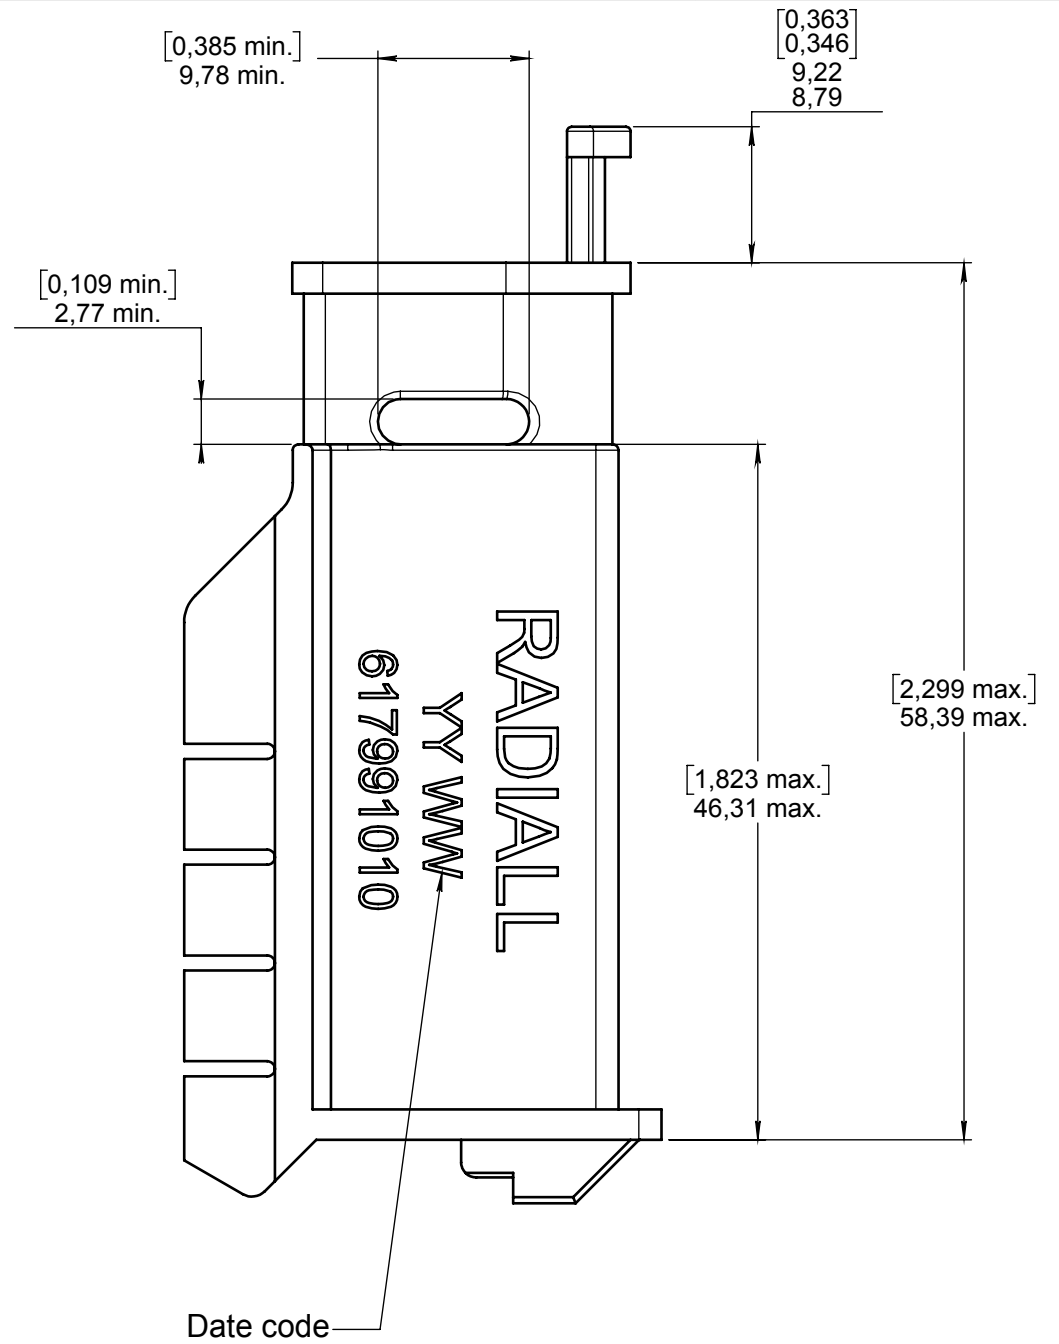

Series
QMA

MINI QUICK LOCK EMI BACKSHELL

Issue:
Nov. 13, 2017

Page
1/1

Note : Measure with a gauge block of 15,01mm [0.591] inside the backshell.

Materials and finishes : High grade thermoplastic, Nickel plated.

Weight : Approx. 15g (0.033)

DIMENSIONS : mm (inch) -

This information is given as an indication. In the continual goal to improve our products, we reserve the right to make any modifications judged necessary.

4112_9311

CREATION PEN: 20152863-250A NOM: LOPEZ C. DATE: Nov. 13, 2017 APPR.: LEGLOAHEC Y.				
	Issue	Revisions	Name	Approved

617991010EN