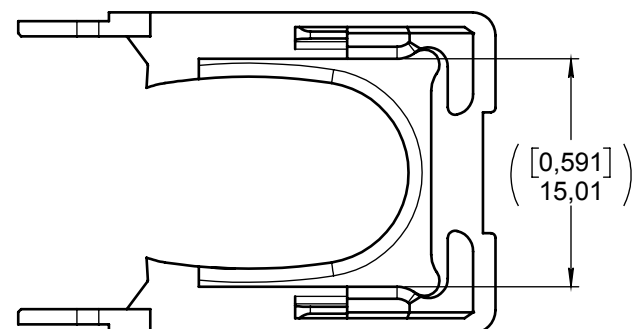

Series
QMA

MINI QUICK LOCK EMI BACKSHELL

Issue:
Nov. 13, 2017

Page
1/1

Note : Measure with a gauge block of 15,01mm [0.591] inside the backshell.

Materials and finishes : High grade thermoplastic, Nickel plated.

Weight : Approx. 15g (0.033)

DIMENSIONS : mm (inch) -

This information is given as an indication. In the continual goal to improve our products, we reserve the right to make any modifications judged necessary.

4112_9311

CREATION PEN: 20152863-250A NOM: LOPEZ C. DATE: Nov. 13, 2017 APPR.: LEGLOAHEC Y.				
	Issue	Revisions	Name	Approved

617991010EN