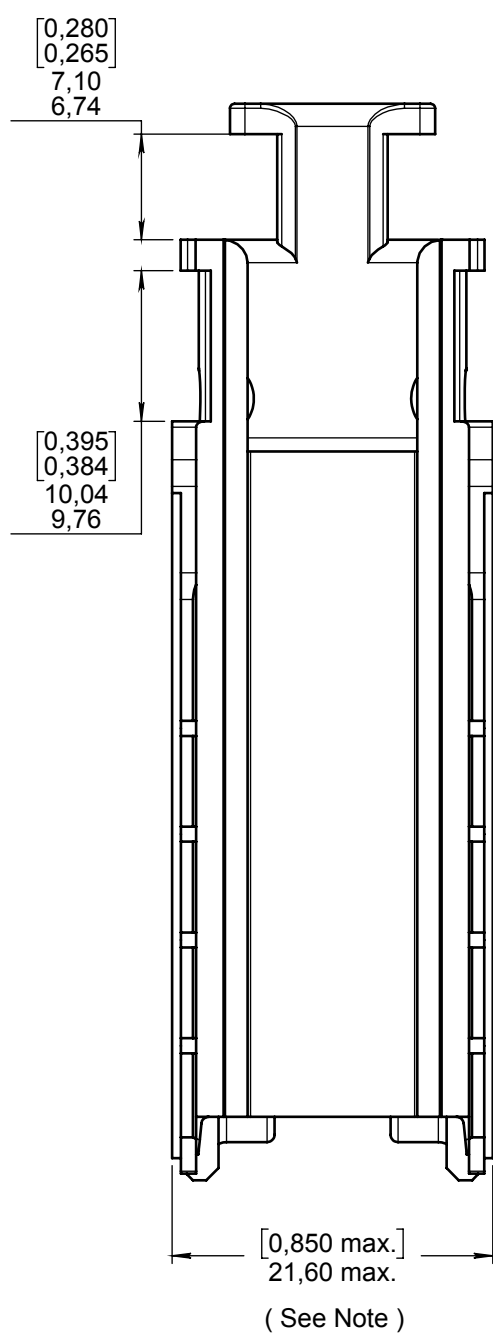

Series
QMA

MINI QUICK LOCK EMI BACKSHELL

Issue:
Nov. 13, 2017

Page
1/1

Note : Measure with a gauge block of 15,01mm [0.591] inside the backshell.

Materials and finishes : High grade thermoplastic, Nickel plated.

Weight : Approx. 15g (0.033)

DIMENSIONS : mm (inch) -

This information is given as an indication. In the continual goal to improve our products, we reserve the right to make any modifications judged necessary.

4112_9311

CREATION PEN: 20152863-250A NOM: LOPEZ C. DATE: Nov. 13, 2017 APPR.: LEGLOAHEC Y.				
	Issue	Revisions	Name	Approved

617991010EN