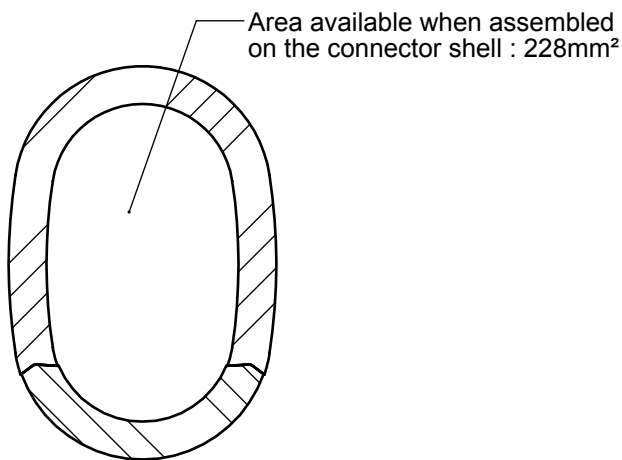

Series
QMA

MINI QUICK LOCK EMI BACKSHELL

Issue:
Nov. 13, 2017

Page
1/1

Note : Measure with a gauge block of 15,01mm [0.591] inside the backshell.

Materials and finishes : High grade thermoplastic, Nickel plated.

Weight : Approx. 15g (0.033)

DIMENSIONS : mm (inch) -

This information is given as an indication. In the continual goal to improve our products, we reserve the right to make any modifications judged necessary.

4112_9311

CREATION PEN: 20152863-250A NOM: LOPEZ C. DATE: Nov. 13, 2017 APPR.: LEGLOAHEC Y.				
	Issue	Revisions	Name	Approved

617991010EN