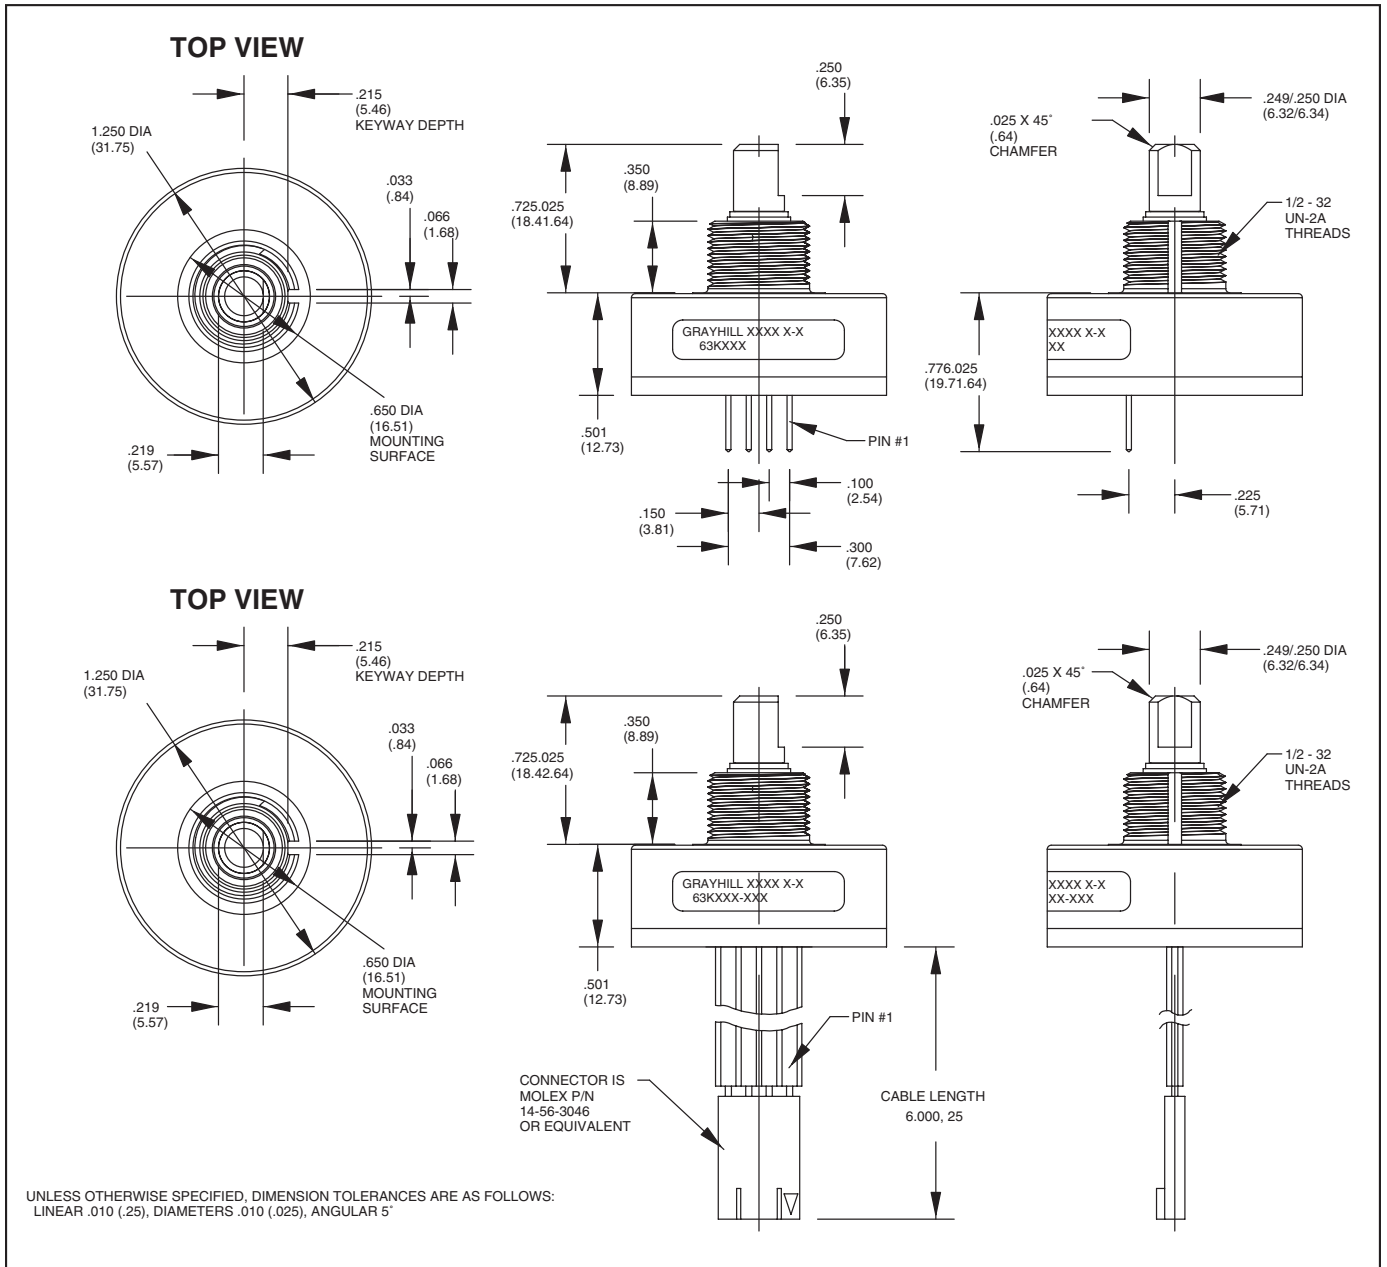

SERIES 63K
High Resolution, Ball Bearing,
4-Pin

FEATURES

- 25, 32, 50, 64, 100, 128 and 256 Cycles per Revolution Available
- Sealed Version Available
- Rugged Construction
- Cable or Pin Version
- 300 Million Rotational Cycles
- 5,000 RPM Shaft Rotation

DIMENSIONS In inches (and millimeters)

Optical and Mechanical Encoders