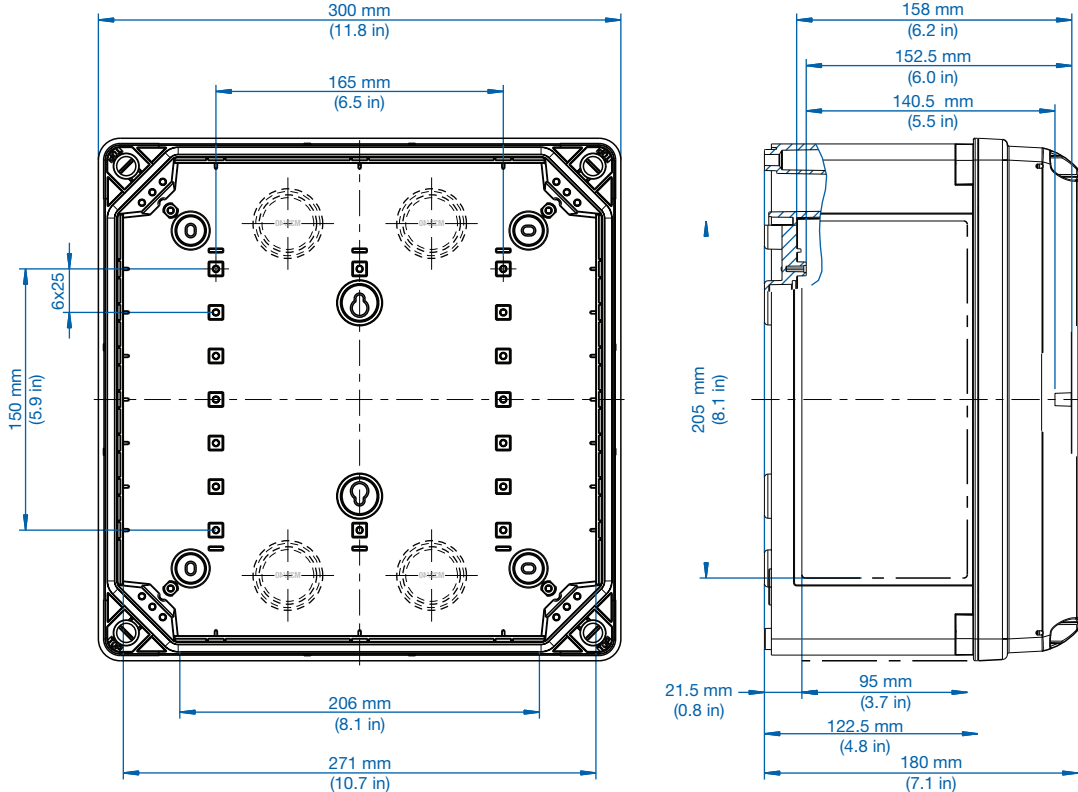

Now also in BLACK

Cat No. 700-433
GEOS-L 3030-18-o
with grey cover

Cat No. 701-433
GEOS-L 3030-18-to
with transparent cover

Cat No. 742-433
GEOS-L 3030-18-o
black with black cover

Cat No. 741-433
GEOS-L 3030-18-to
black with transparent cover

Description

Empty enclosure - Industrial Quality, suitable for installation in harsh environments and in unprotected outdoor areas.
Material: glass-fiber reinforced Polycarbonate
Color: grey (RAL 7035) or black (RAL 9005)

Size: 300 x 300 x 180 mm
11.8 x 11.8 x 7.1 in

Dimensions

See pages 19-24 for accessories.