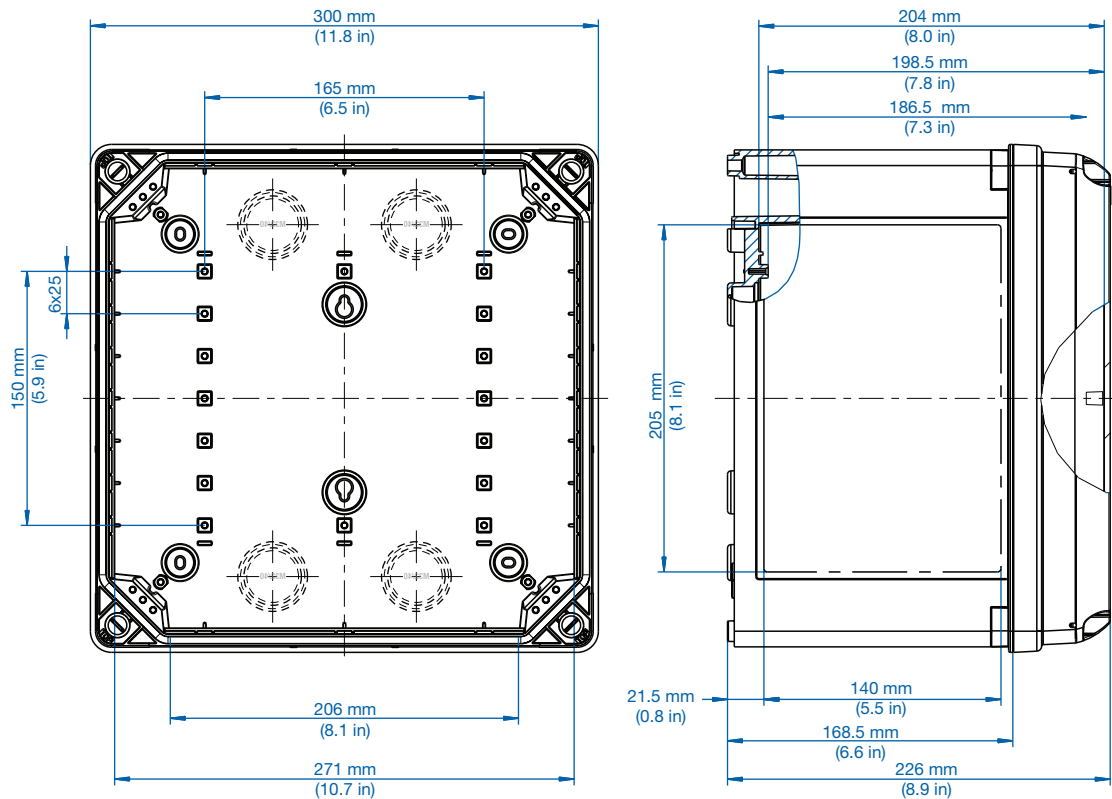

Cat No. 700-733
GEOS-L 3030-22-o
with grey cover

Cat No. 701-733
GEOS-L 3030-22-to
with transparent cover

Cat No. 742-733
GEOS-L 3030-22-o/sw
black with black cover

Cat No. 741-733
GEOS-L 3030-22-to/sw
black with transparent cover

Description

Empty enclosure - Industrial Quality, suitable for installation in harsh environments and in unprotected outdoor areas.
Material: glass-fiber reinforced Polycarbonate
Color: gray (RAL 7035) or black (RAL 9005)

Size: 300 x 300 x 226 mm
11.8 x 11.8 x 8.9 in

Dimensions

See pages 19-24 for accessories.