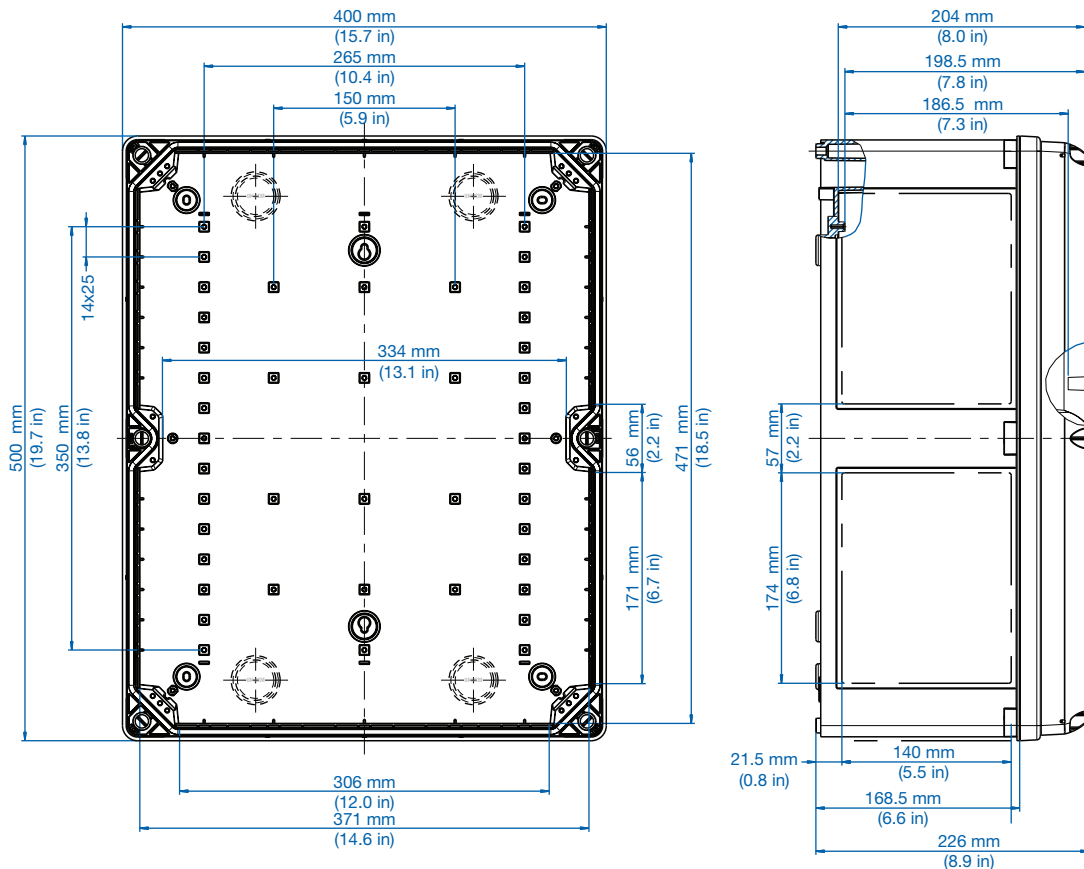

Now also in BLACK

Cat No. 700-745
GEOS-L 4050-22-o
 with grey cover

Cat No. 701-745
GEOS-L 4050-22-to
 with transparent cover

Cat No. 742-745
GEOS-L 4050-22-o/sw
 black with black cover

Cat No. 741-745
GEOS-L 4050-22-to/sw
 black with transparent cover

Description

Empty enclosure - Industrial Quality, suitable for installation in harsh environments and in unprotected outdoor areas.
 Material: glass-fiber reinforced Polycarbonate
 Color: gray (RAL 7035) or black (RAL 9005)

Size: 400 x 500 x 226 mm
 15.7 x 19.7 x 8.9 in

Dimensions

See pages 19-24 for accessories.