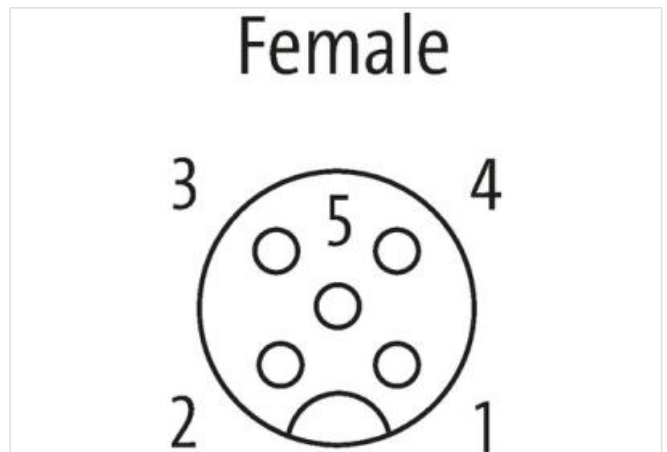

M12 female 0° A-cod. with cable

PVC 5x0.34 ye UL/CSA 10m

Female straight

M12, 5-pole

A-coded

Art-No. 7005 - M12 Lite - (plastic hexagonal screw) on request

Plastic housings with good resistance against chemicals and oils.

The resistance to aggressive media should be individually tested for your application. Further details on request.

Further cable lengths on request.

[Link to Product](#)

Illustration

Product may differ from Image

Cable length 10 m

Side 1

Tightening torque 0,6 Nm

Mounting method	inserted, screwed
Coating contact	gold plated
Family construction form	M12
Thread	M12 x 1
suitable for corrugated tube (internal Ø)	10 mm
Coding	A
Material contact	Copper alloy
Material	PUR
No. of poles	5
Width across flats	SW13
Degree of protection (EN IEC 60529)	IP65, IP66K, IP67

Side 2

Stripping length (jacket)	20 mm
Coating contact	gold plated

Commercial data

ECLASS-6.0	27279218
ECLASS-6.1	27279218
ECLASS-7.0	27279218
ECLASS-8.0	27279218
ECLASS-9.0	27060311
ECLASS-10.1	27060311
ECLASS-11.1	27060311
ECLASS-12.0	27060311
ETIM-5.0	EC001855
customs tariff number	85444290
GTIN	4048879211758
Packaging unit	1