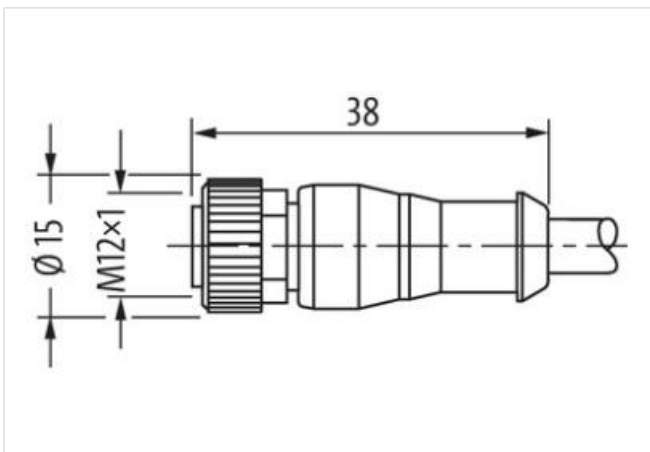

M12 female 0° A-cod. with cable

PVC 5x0.34 ye UL/CSA 10m

Female straight

M12, 5-pole

A-coded

Art-No. 7005 - M12 Lite - (plastic hexagonal screw) on request

Plastic housings with good resistance against chemicals and oils.

The resistance to aggressive media should be individually tested for your application. Further details on request.

Further cable lengths on request.

[Link to Product](#)

Illustration

Product may differ from Image