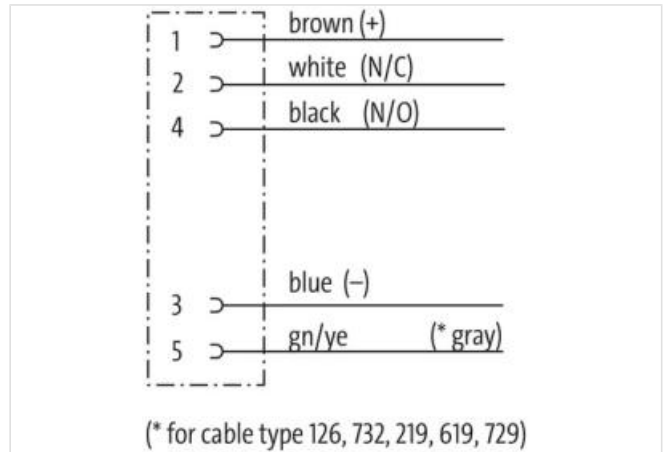

M12 female 0° A-cod. with cable

PVC 5x0.34 ye UL/CSA 10m

Female straight

M12, 5-pole

A-coded

Art-No. 7005 - M12 Lite - (plastic hexagonal screw) on request

Plastic housings with good resistance against chemicals and oils.

The resistance to aggressive media should be individually tested for your application. Further details on request.

Further cable lengths on request.

[Link to Product](#)

Illustration

Product may differ from Image