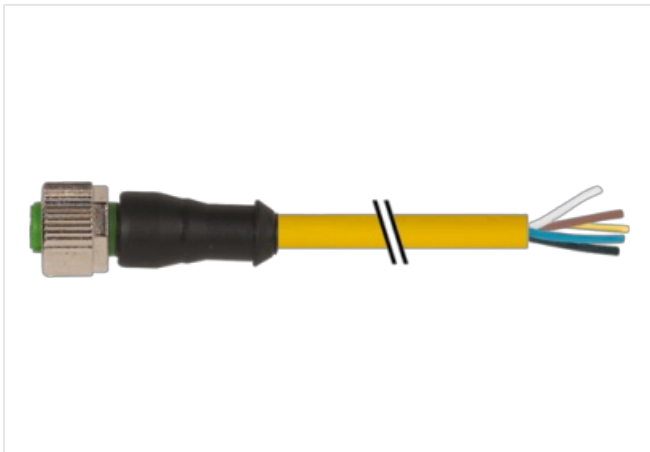

M12 female 0° A-cod. with cable

PVC 5x0.34 ye UL/CSA 10m

Female straight

M12, 5-pole

A-coded

Art-No. 7005 - M12 Lite - (plastic hexagonal screw) on request

Plastic housings with good resistance against chemicals and oils.

The resistance to aggressive media should be individually tested for your application. Further details on request.

Further cable lengths on request.

[Link to Product](#)

Illustration

Product may differ from Image

Cable length 10 m

Side 1

Tightening torque 0,6 Nm

Mounting method	inserted, screwed
Coating contact	gold plated
Family construction form	M12
Thread	M12 x 1
suitable for corrugated tube (internal Ø)	10 mm
Coding	A
Material contact	Copper alloy
Material	PUR
No. of poles	5
Width across flats	SW13
Degree of protection (EN IEC 60529)	IP65, IP66K, IP67

Side 2

Stripping length (jacket)	20 mm
Coating contact	gold plated

Commercial data

ECLASS-6.0	27279218
ECLASS-6.1	27279218
ECLASS-7.0	27279218
ECLASS-8.0	27279218
ECLASS-9.0	27060311
ECLASS-10.1	27060311
ECLASS-11.1	27060311
ECLASS-12.0	27060311
ETIM-5.0	EC001855
customs tariff number	85444290
GTIN	4048879211758
Packaging unit	1