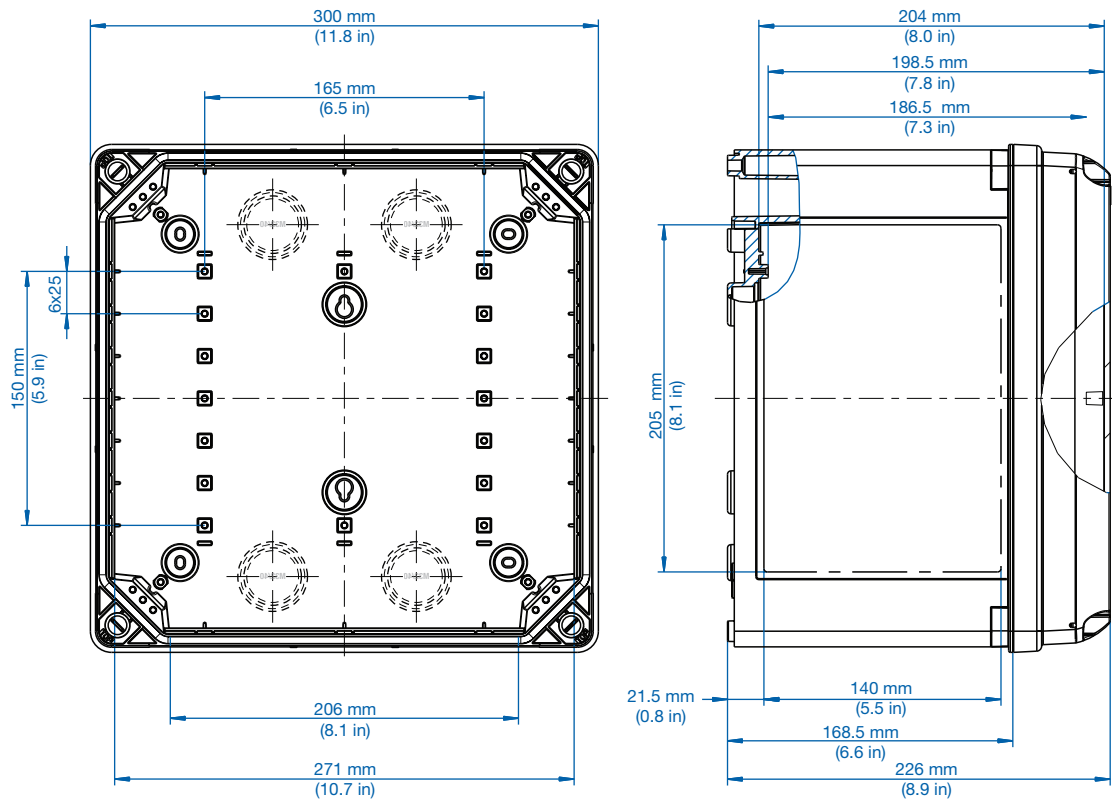

Cat No. 700-733
GEOS-L 3030-22-o
with grey cover

Cat No. 701-733
GEOS-L 3030-22-to
with transparent cover

Cat No. 742-733
GEOS-L 3030-22-o/sw
black with black cover

Cat No. 741-733
GEOS-L 3030-22-to/sw
black with transparent cover

Description

Empty enclosure - Industrial Quality, suitable for installation in harsh environments and in unprotected outdoor areas.
Material: glass-fiber reinforced Polycarbonate
Color: gray (RAL 7035) or black (RAL 9005)

Size: 300 x 300 x 226 mm

11.8 x 11.8 x 8.9 in

Dimensions

See pages 19-24 for accessories.