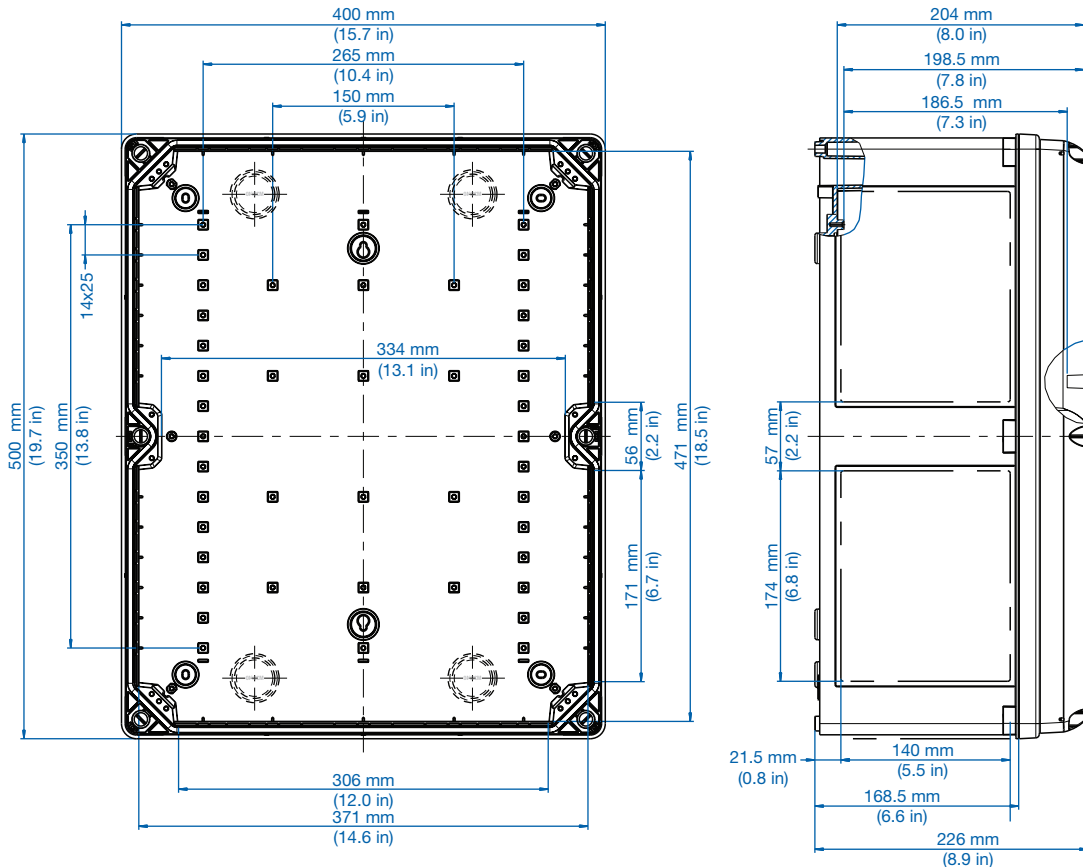

Now also in BLACK

Cat No. 700-745
GEOS-L 4050-22-o
 with grey cover

Cat No. 701-745
GEOS-L 4050-22-to
 with transparent cover

Cat No. 742-745
GEOS-L 4050-22-o/sw
 black with black cover

Cat No. 741-745
GEOS-L 4050-22-to/sw
 black with transparent cover

Description

Empty enclosure - Industrial Quality, suitable for installation in harsh environments and in unprotected outdoor areas.
 Material: glass-fiber reinforced Polycarbonate
 Color: gray (RAL 7035) or black (RAL 9005)

Size: 400 x 500 x 226 mm
 15.7 x 19.7 x 8.9 in

Dimensions

See pages 19-24 for accessories.