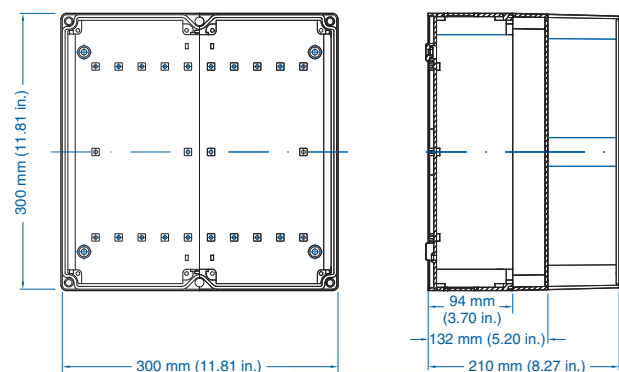

Accessories

Ordering Information	Cat. No.	Type	Std. Pk.
Mounting Plate (plastic) – 240 x 240 mm	795-002	AKMPI 2	1
Mounting Plate (steel) – 240 x 240 mm	795-012	AKMPS 2	1
DIN Rail – 250 mm Clip-in	562-735	CITS35/250	1
DIN Rail – 216 mm Surface Mounted	795-030	NS35-216/3	1
Hinge Kit Set	190-005	HK2	1
Mounting Tab Kit (metal)	793-004	MT2	1

Please refer to pages 149-152 for additional accessories and detailed information.