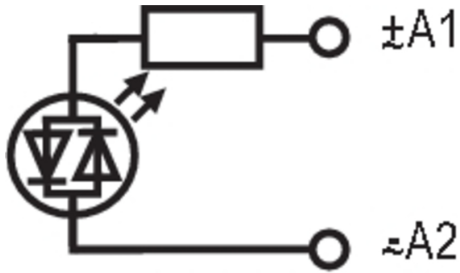

RIM-I 3 24/60VUC GN

Weidmüller Interface GmbH & Co. KG
Klingenbergstraße 26
D-32758 Detmold
Germany

www.weidmueller.com

Drawings

Wiring diagram