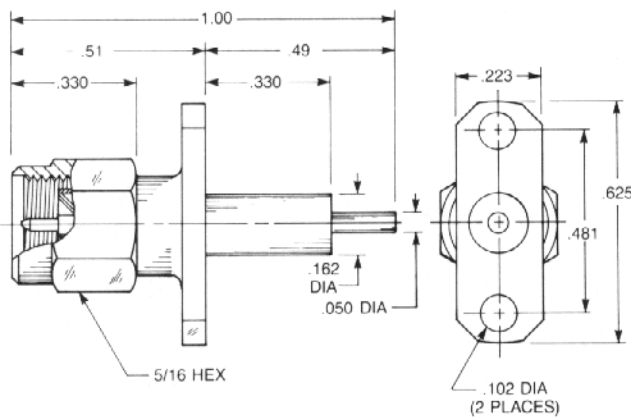

PANEL PLUG RECEPTACLES

Straight Panel Plug Receptacle

- Extended contact and insulator
- 1/2" square flange

Captive contact:

9009-1113-000 (Gold plated)

9009-9113-000 (Passivated)

Noncaptive contact:

9009-1213-000 (Gold plated)

9009-9213-000 (Passivated)

Straight Panel Plug Receptacle

- Extended contact and insulator
- 2-hole flange

Captive contact:

9055-1113-000 (Gold plated)

9055-9113-000 (Passivated)

Noncaptive contact:

9055-1213-000 (Gold plated)

9055-9213-000 (Passivated)

Straight Panel Plug Receptacle

- Solder pot contact
- 1/2" square flange

Captive contact:

9409-1113-000 (Gold plated)

9409-9113-000 (Passivated)

Straight Panel Plug Receptacle

- Solder pot contact
- 2-hole flange