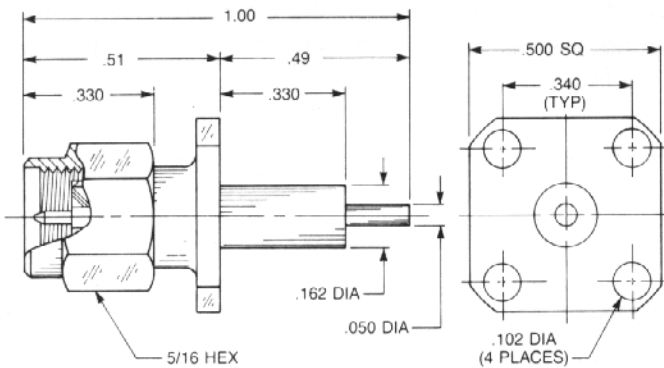

PANEL PLUG RECEPTACLES

Straight Panel Plug Receptacle

- Extended contact and insulator
- 1/2" square flange

Captive contact:

9009-1113-000 (Gold plated)

9009-9113-000 (Passivated)

Noncaptive contact:

9009-1213-000 (Gold plated)

9009-9213-000 (Passivated)

Straight Panel Plug Receptacle

- Extended contact and insulator
- 2-hole flange

Captive contact:

9055-1113-000 (Gold plated)

9055-9113-000 (Passivated)

Noncaptive contact:

9055-1213-000 (Gold plated)

9055-9213-000 (Passivated)

Straight Panel Plug Receptacle

- Solder pot contact
- 1/2" square flange

Captive contact:

9409-1113-000 (Gold plated)

9409-9113-000 (Passivated)

Straight Panel Plug Receptacle

- Solder pot contact
- 2-hole flange