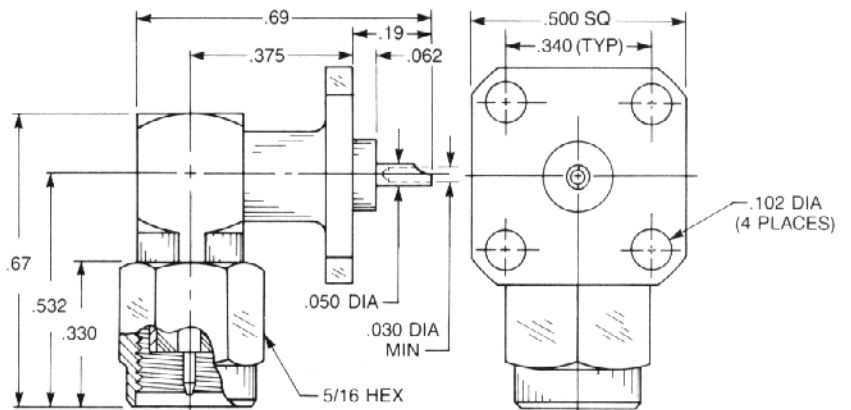

Right Angle Panel Plug Receptacle

- Solder pot contact
- 1/2" square flange

9454-1513-000 (Gold plated)

9454-9513-000 (Passivated)