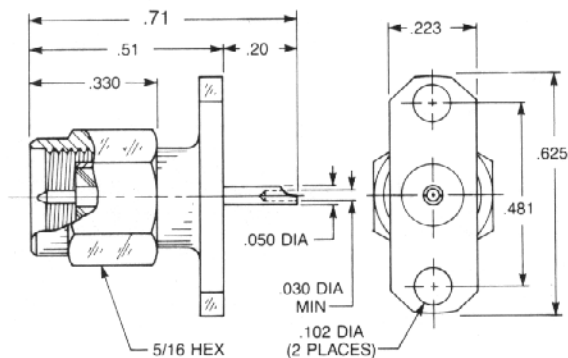

### Straight Panel Plug Receptacle

- Extended contact and insulator
- 2-hole flange

Captive contact:

9055-1113-000 (Gold plated)

9055-9113-000 (Passivated)

Noncaptive contact:

9055-1213-000 (Gold plated)

9055-9213-000 (Passivated)

### Straight Panel Plug Receptacle

- Solder pot contact
- 1/2" square flange

Captive contact:

9409-1113-000 (Gold plated)

9409-9113-000 (Passivated)