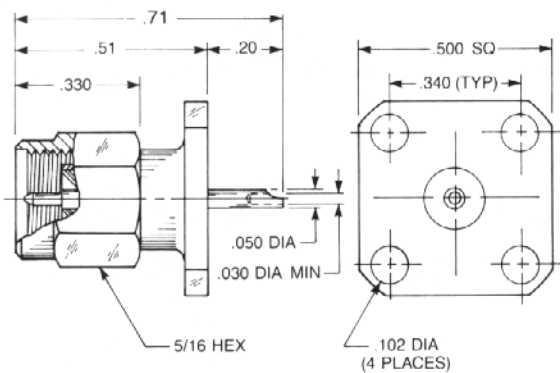

### Straight Panel Plug Receptacle

- Extended contact and insulator
- 2-hole flange

Captive contact:

9055-1113-000 (Gold plated)

9055-9113-000 (Passivated)

Noncaptive contact:

9055-1213-000 (Gold plated)

9055-9213-000 (Passivated)

### Straight Panel Plug Receptacle

- Solder pot contact
- 1/2" square flange

Captive contact:

9409-1113-000 (Gold plated)

9409-9113-000 (Passivated)