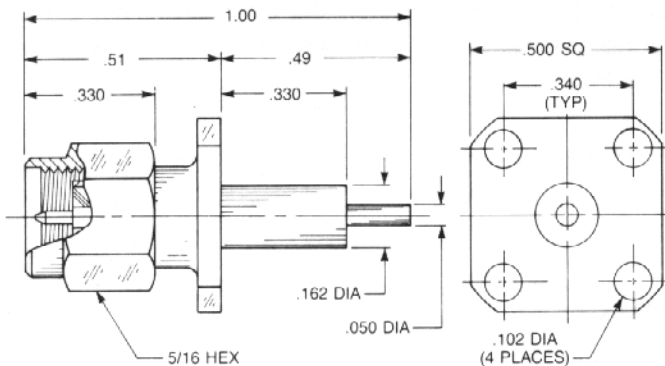

### Straight Panel Plug Receptacle

- Extended contact and insulator
- 1/2" square flange

Captive contact:

9009-1113-000 (Gold plated)

9009-9113-000 (Passivated)

Noncaptive contact:

9009-1213-000 (Gold plated)