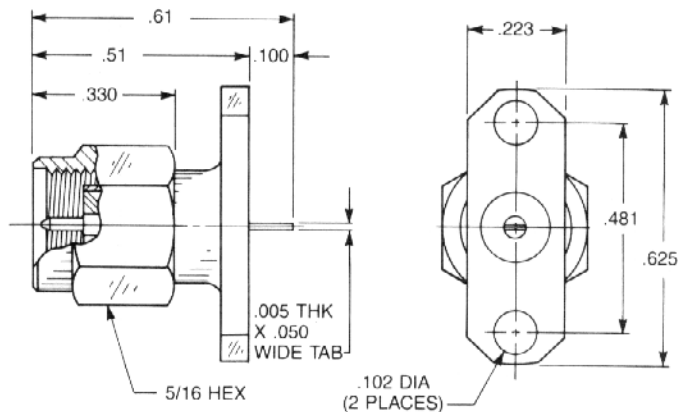

**Straight Panel Plug Receptacle**

- Tab contact
- 2-hole flange

Captive contact:

9155-1113-000 (Gold plated)

9155-9113-000 (Passivated)

Noncaptive contact:

9155-1213-000 (Gold plated)

9155-9213-000 (Passivated)