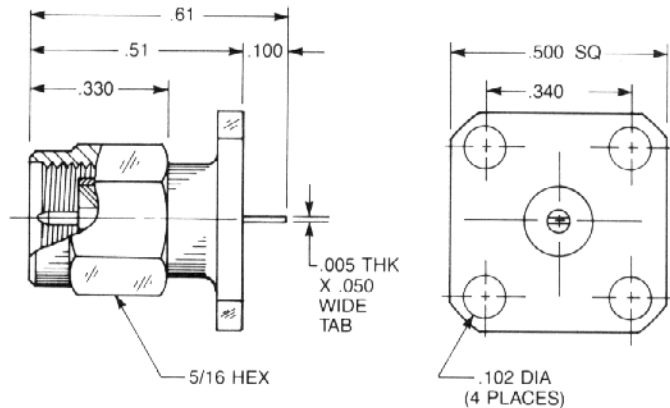

**Straight Panel Plug Receptacle**

- Tab contact
- 1/2" square flange

Captive contact:

9109-1113-000 (Gold plated)

9109-9113-000 (Passivated)

Noncaptive contact:

9109-1213-000 (Gold plated)

9109-9213-000 (Passivated)