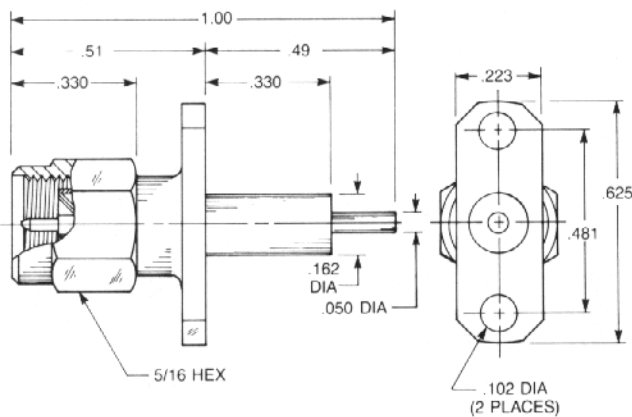

Straight Panel Plug Receptacle

- Extended contact and insulator
- 2-hole flange

Captive contact:

9055-1113-000 (Gold plated)

9055-9113-000 (Passivated)

Noncaptive contact:

9055-1213-000 (Gold plated)

9055-9213-000 (Passivated)