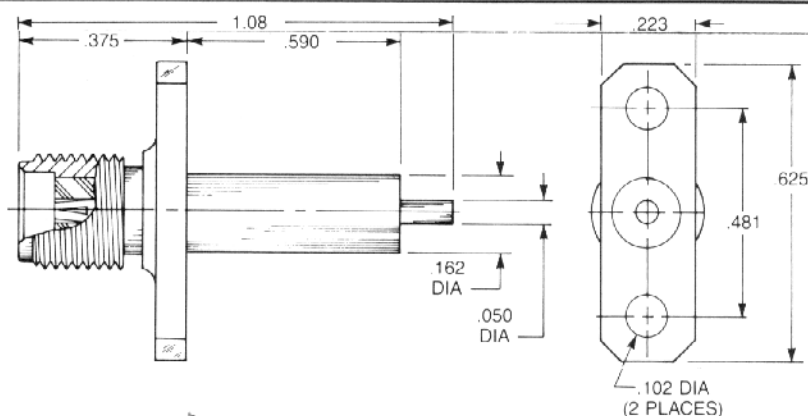

### Straight Panel Jack Receptacle

- Extended contact and insulator
- 2-hole flange

Captive contact:

9008-1113-000 (Gold plated)

9008-9113-000 (Passivated)

Noncaptive contact:

9008-1213-000 (Gold plated)

9008-9213-000 (Passivated)