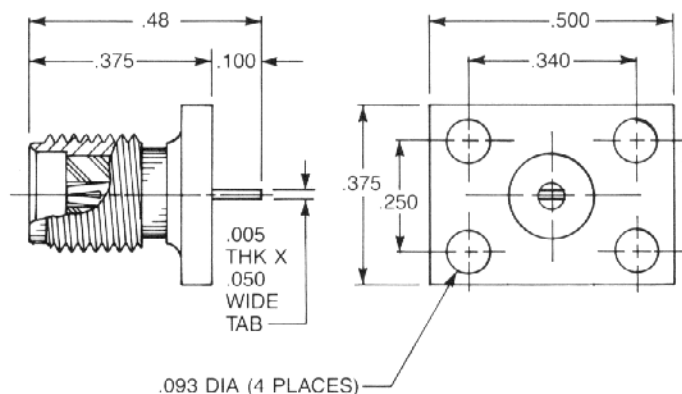

Tab contacts available in other lengths, widths, and thicknesses