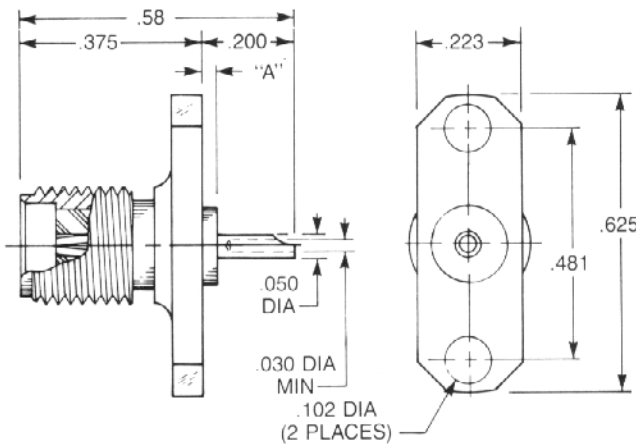

## Straight Panel Jack Receptacle

- Solder pot contact
- 1/2" square flange

Captive contact:  
**9404-1113-000** (Gold plated)  
**9404-9113-000** (Passivated)

QPL version available (M39012/60)