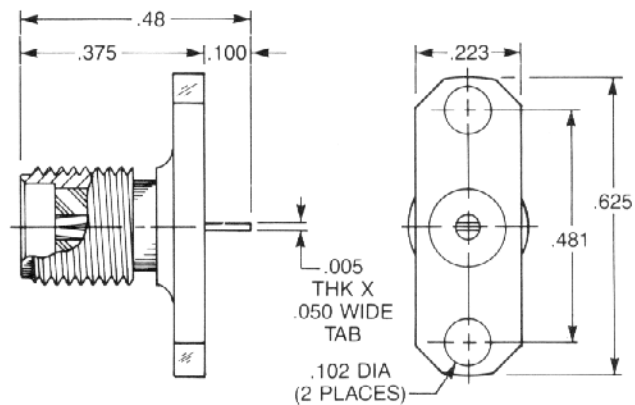

Straight Panel Jack Receptacle

- Tab contact
- 3/8" square flange

Captive contact:
9176-1113-000 (Gold plated)
9176-9113-000 (Passivated)

Noncaptive contact:
9176-1213-000 (Gold plated)
9176-9213-000 (Passivated)