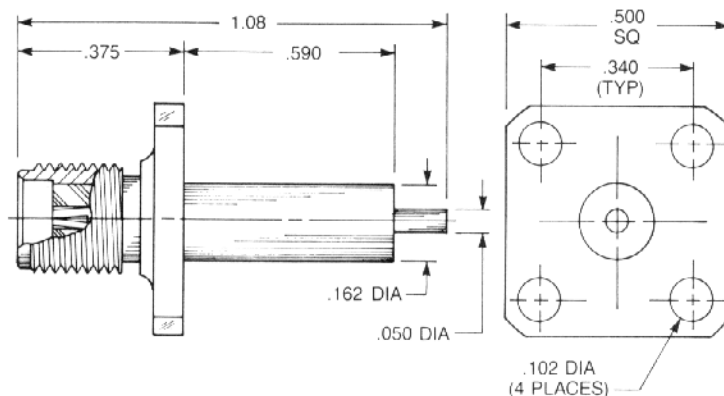

Straight Panel Jack Receptacle

- Extended contact and insulator
- 1/2" square flange

Captive contact:

9004-1113-000 (Gold plated)

9004-9113-000 (Passivated)

Noncaptive contact:

9004-1213-000 (Gold plated)

9004-9213-000 (Passivated)