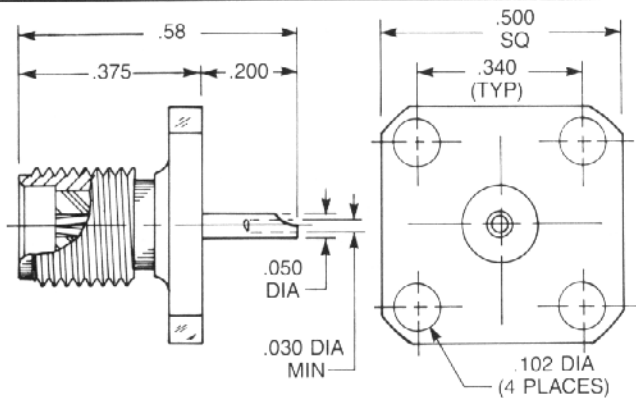

Straight Panel Jack Receptacle

- Solder pot contact
- 1/2" square flange

Captive contact:
9404-1113-000 (Gold plated)
9404-9113-000 (Passivated)

QPL version available (M39012/60)