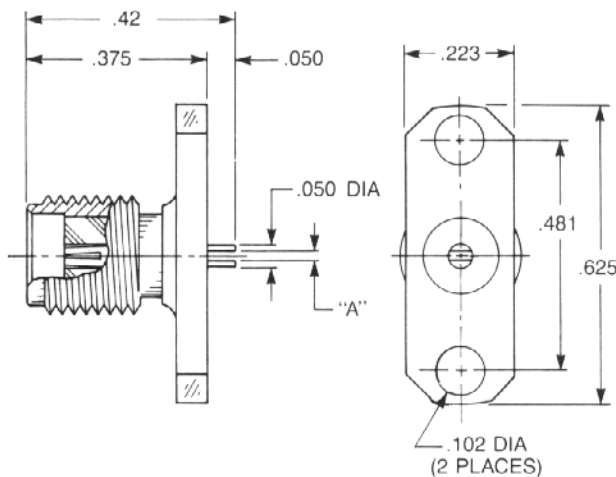

## Straight Panel Jack Receptacle

- Slotted contact
- 1/2" square flange

Dim. A	Captive contact:	
.012	<b>9204-1113-002</b>	(Gold plated)
	<b>9204-9113-002</b>	(Passivated)
.018	<b>9204-1113-001</b>	(Gold plated)
	<b>9204-9113-001</b>	(Passivated)
.025	<b>9204-1113-003</b>	(Gold plated)
	<b>9204-9113-003</b>	(Passivated)
	Noncaptive contact:	
.012	<b>9204-1213-002</b>	(Gold plated)
	<b>9204-9213-002</b>	(Passivated)
.018	<b>9204-1213-001</b>	(Gold plated)
	<b>9204-9213-001</b>	(Passivated)
.025	<b>9204-1213-003</b>	(Gold plated)
	<b>9204-9213-003</b>	(Passivated)

## Straight Panel Jack Receptacle

- Slotted contact
- 2-hole flange

Dim. A	Captive contact:	
.012	<b>9208-1113-000</b>	(Gold plated)
	<b>9208-9113-000</b>	(Passivated)
.018	<b>9208-1113-001</b>	(Gold plated)
	<b>9208-9113-001</b>	(Passivated)
.025	<b>9208-1113-002</b>	(Gold plated)
	<b>9208-9113-002</b>	(Passivated)
	Noncaptive contact:	
.012	<b>9208-1213-000</b>	(Gold plated)
	<b>9208-9213-000</b>	(Passivated)
.018	<b>9208-1213-001</b>	(Gold plated)
	<b>9208-9213-001</b>	(Passivated)
.025	<b>9208-1213-002</b>	(Gold plated)
	<b>9208-9213-002</b>	(Passivated)