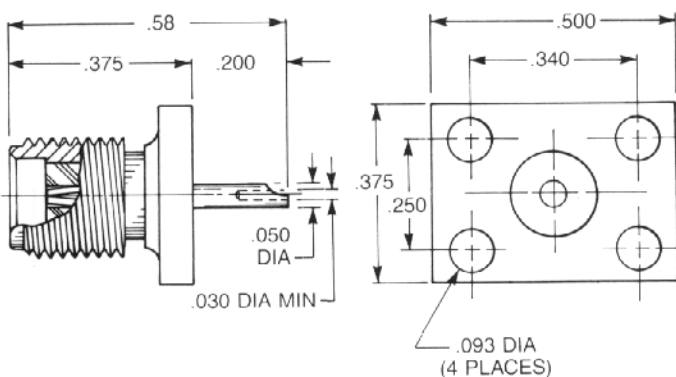

Straight Panel Jack Receptacle

- Solder pot contact
- Rectangular flange

Captive contact:
9407-1113-000 (Gold plated)
9407-9113-000 (Passivated)