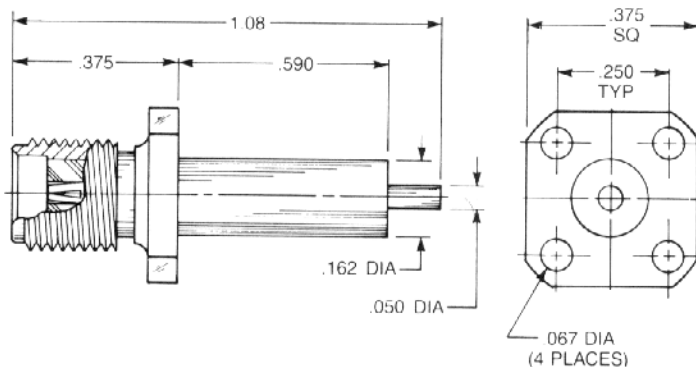

Straight Panel Jack Receptacle

- Extended contact and insulator
- 3/8" square flange

Captive contact:

9076-1113-000 (Gold plated)

9076-9113-000 (Passivated)

Noncaptive contact:

9076-1213-000 (Gold plated)

9076-9213-000 (Passivated)