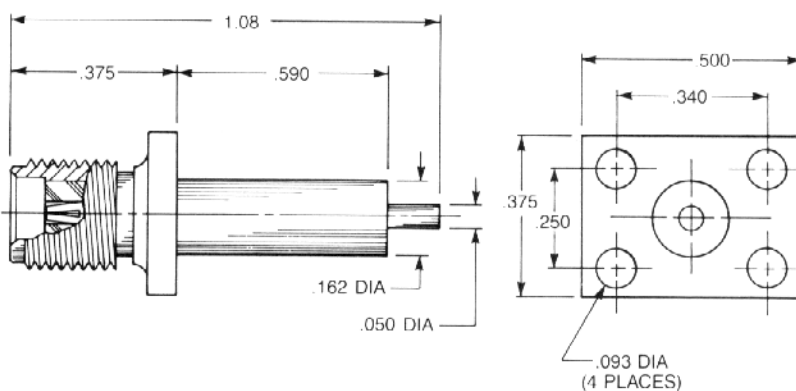

Straight Panel Jack Receptacle

- Extended contact and insulator
- Rectangular flange

Captive contact:

9007-1113-000 (Gold plated)

9007-9113-000 (Passivated)

Noncaptive contact:

9007-1213-000 (Gold plated)

9007-9213-000 (Passivated)