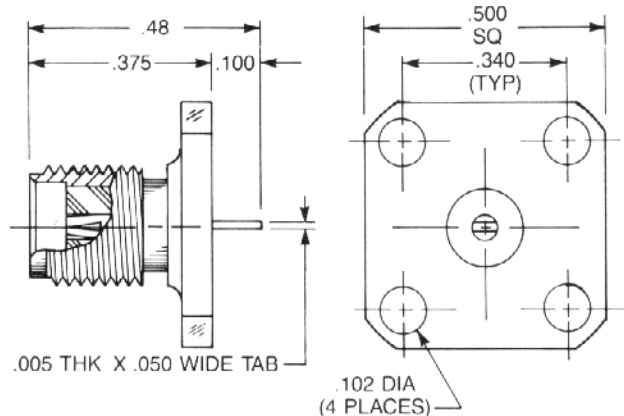

Straight Panel Jack Receptacle

- Tab contact
- 1/2" square flange

Captive contact:
9104-1113-000 (Gold plated)
9104-9113-000 (Passivated)

Noncaptive contact:
9104-1213-000 (Gold plated)
9104-9213-000 (Passivated)

Straight Panel Jack Receptacle

- Tab contact
- 2-hole flange

Captive contact:
9108-1113-000 (Gold plated)
9108-9113-000 (Passivated)

Noncaptive contact:
9108-1213-000 (Gold plated)
9108-9213-000 (Passivated)