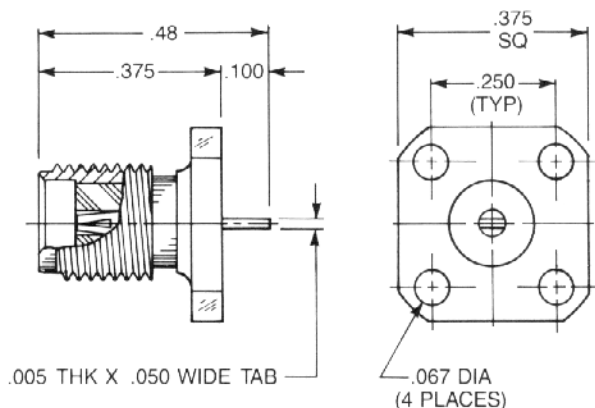

Straight Panel Jack Receptacle

- Tab contact
- Rectangular flange

Captive contact:
9107-1113-000 (Gold plated)
9107-9113-000 (Passivated)

Noncaptive contact:
9107-1213-000 (Gold plated)
9107-9213-000 (Passivated)