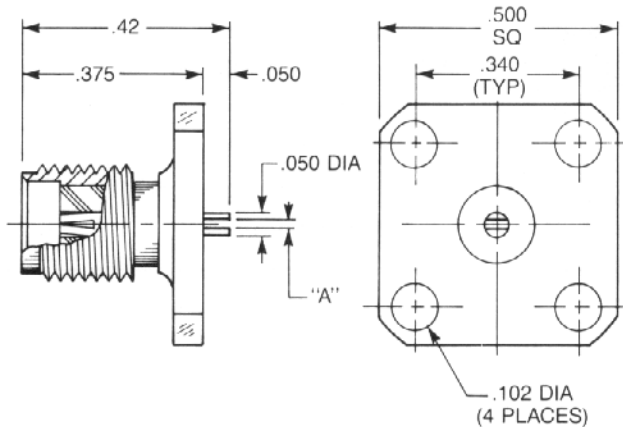

Straight Panel Jack Receptacle

- Slotted contact
- 1/2" square flange

Dim. A	Captive contact:	
.012	9204-1113-002	(Gold plated)
	9204-9113-002	(Passivated)
.018	9204-1113-001	(Gold plated)
	9204-9113-001	(Passivated)
.025	9204-1113-003	(Gold plated)
	9204-9113-003	(Passivated)
	Noncaptive contact:	
.012	9204-1213-002	(Gold plated)
	9204-9213-002	(Passivated)
.018	9204-1213-001	(Gold plated)
	9204-9213-001	(Passivated)
.025	9204-1213-003	(Gold plated)
	9204-9213-003	(Passivated)