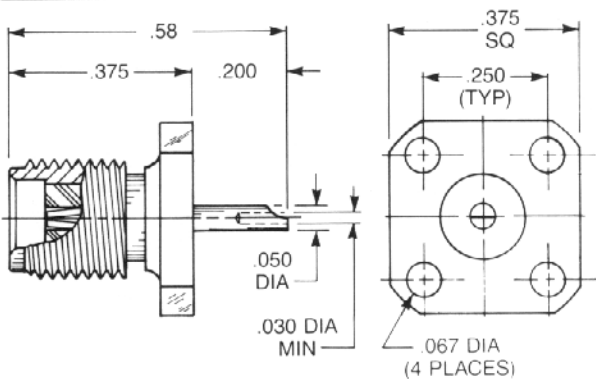

Straight Panel Jack Receptacle

- Solder pot contact
- 3/8" square flange

Captive contact:
9476-1113-000 (Gold plated)
9476-9113-000 (Passivated)