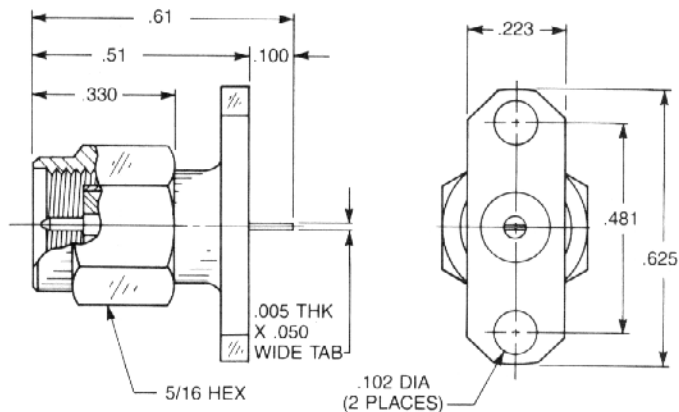

Captive contact:

9155-1113-000 (Gold plated)

9155-9113-000 (Passivated)

Noncaptive contact:

9155-1213-000 (Gold plated)

9155-9213-000 (Passivated)

Right Angle Panel Plug Receptacle

- Solder pot contact
- 1/2" square flange