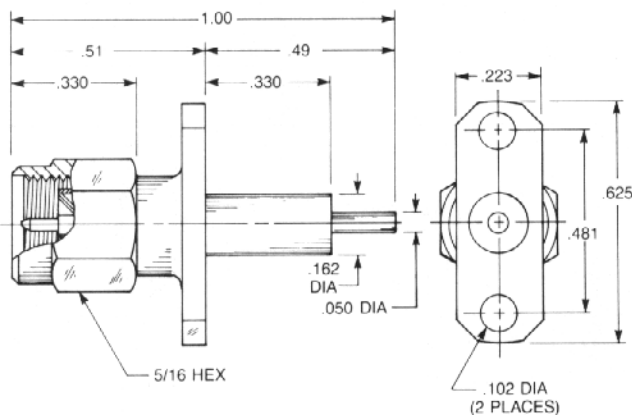

PANEL PLUG RECEPTACLES

Straight Panel Plug Receptacle

- Extended contact and insulator
- 1/2" square flange

Captive contact:

9009-1113-000 (Gold plated)

9009-9113-000 (Passivated)

Noncaptive contact:

9009-1213-000 (Gold plated)

9009-9213-000 (Passivated)

Straight Panel Plug Receptacle

- Extended contact and insulator
- 2-hole flange

Captive contact:

9055-1113-000 (Gold plated)

9055-9113-000 (Passivated)

Noncaptive contact:

9055-1213-000 (Gold plated)

9055-9213-000 (Passivated)

Straight Panel Plug Receptacle

- Solder pot contact
- 1/2" square flange

Captive contact:

9409-1113-000 (Gold plated)

9409-9113-000 (Passivated)

Straight Panel Plug Receptacle

- Solder pot contact
- 2-hole flange

Captive contact:

9109-1113-000 (Gold plated)

9109-9113-000 (Passivated)

Noncaptive contact:

9109-1213-000 (Gold plated)

9109-9213-000 (Passivated)

Straight Panel Plug Receptacle

- Tab contact
- 2-hole flange