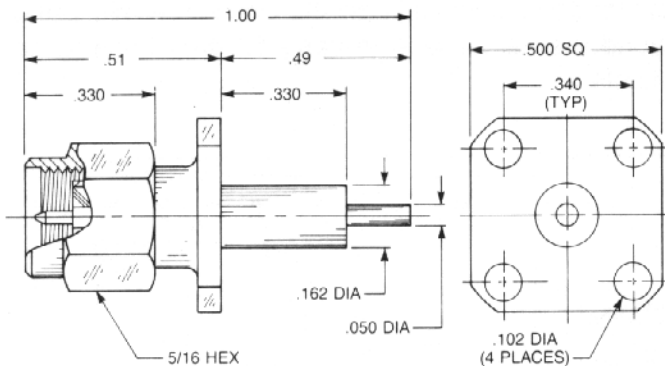

PANEL PLUG RECEPTACLES

Straight Panel Plug Receptacle

- Extended contact and insulator
- 1/2" square flange

Captive contact:

9009-1113-000 (Gold plated)

9009-9113-000 (Passivated)

Noncaptive contact:

9009-1213-000 (Gold plated)

9009-9213-000 (Passivated)

Straight Panel Plug Receptacle

- Extended contact and insulator
- 2-hole flange

Captive contact:

9055-1113-000 (Gold plated)

9055-9113-000 (Passivated)

Noncaptive contact:

9055-1213-000 (Gold plated)

9055-9213-000 (Passivated)

Straight Panel Plug Receptacle

- Solder pot contact
- 1/2" square flange

Captive contact:

9409-1113-000 (Gold plated)

9409-9113-000 (Passivated)

Straight Panel Plug Receptacle

- Solder pot contact
- 2-hole flange