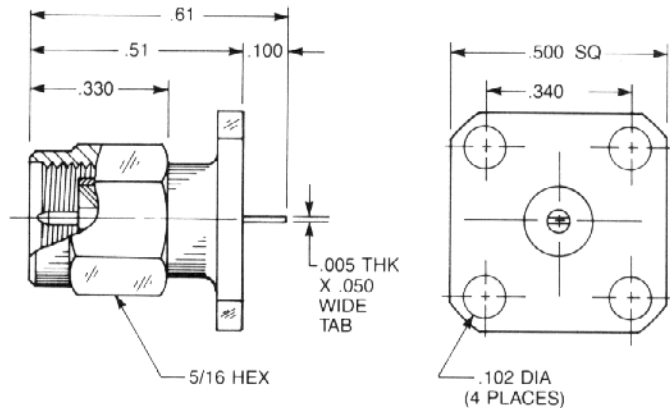

Captive contact:

9109-1113-000 (Gold plated)

9109-9113-000 (Passivated)

Noncaptive contact:

9109-1213-000 (Gold plated)

9109-9213-000 (Passivated)

Straight Panel Plug Receptacle

- Tab contact
- 2-hole flange