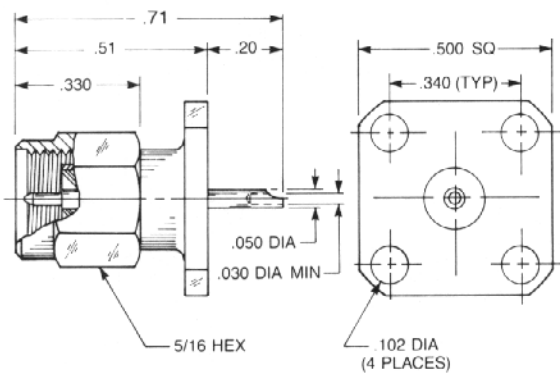

9009-9213-000 (Passivated)

Straight Panel Plug Receptacle

- Extended contact and insulator
- 2-hole flange

Captive contact:

9055-1113-000 (Gold plated)

9055-9113-000 (Passivated)

Noncaptive contact:

9055-1213-000 (Gold plated)

9055-9213-000 (Passivated)

Straight Panel Plug Receptacle

- Solder pot contact
- 1/2" square flange

Captive contact:

9409-1113-000 (Gold plated)

9409-9113-000 (Passivated)

Straight Panel Plug Receptacle

- Solder pot contact
- 2-hole flange