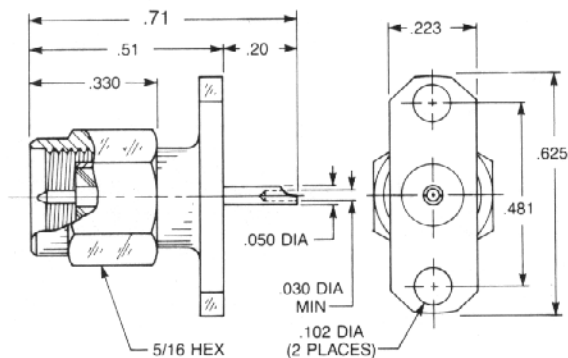

9055-9213-000 (Passivated)

Straight Panel Plug Receptacle

- Solder pot contact
- 1/2" square flange

Captive contact:

9409-1113-000 (Gold plated)

9409-9113-000 (Passivated)

Straight Panel Plug Receptacle

- Solder pot contact
- 2-hole flange

Captive contact:

9455-1113-000 (Gold plated)

9455-9113-000 (Passivated)

Available with other contact and insulator configurations

AEP New Haven, CT
203/776-2813

Straight Panel Plug Receptacle

- Tab contact
- 1/2" square flange

Captive contact:

9109-1113-000 (Gold plated)

9109-9113-000 (Passivated)

Noncaptive contact:

9109-1213-000 (Gold plated)

9109-9213-000 (Passivated)

Straight Panel Plug Receptacle

- Tab contact
- 2-hole flange