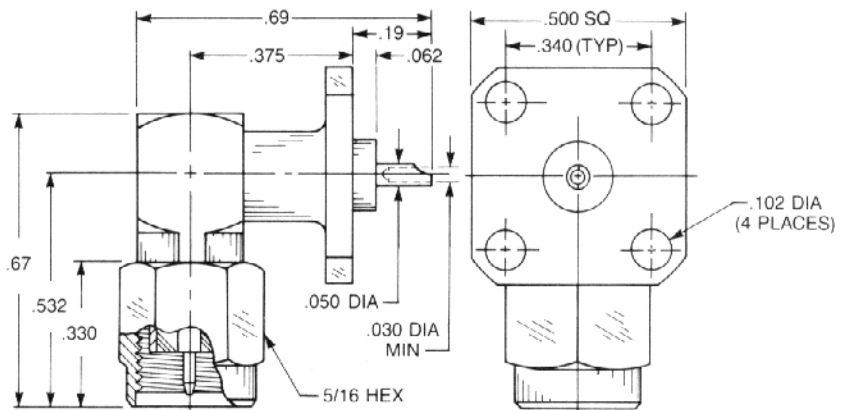

Captive contact:

9155-1113-000 (Gold plated)

9155-9113-000 (Passivated)

Noncaptive contact:

9155-1213-000 (Gold plated)

9155-9213-000 (Passivated)

Right Angle Panel Plug Receptacle

- Solder pot contact
- 1/2" square flange

9454-1513-000 (Gold plated)

9454-9513-000 (Passivated)

Right Angle Panel Plug Receptacle

- Tab contact
- 1/2" square flange

9154-1513-000 (Gold plated)

9154-9513-000 (Passivated)