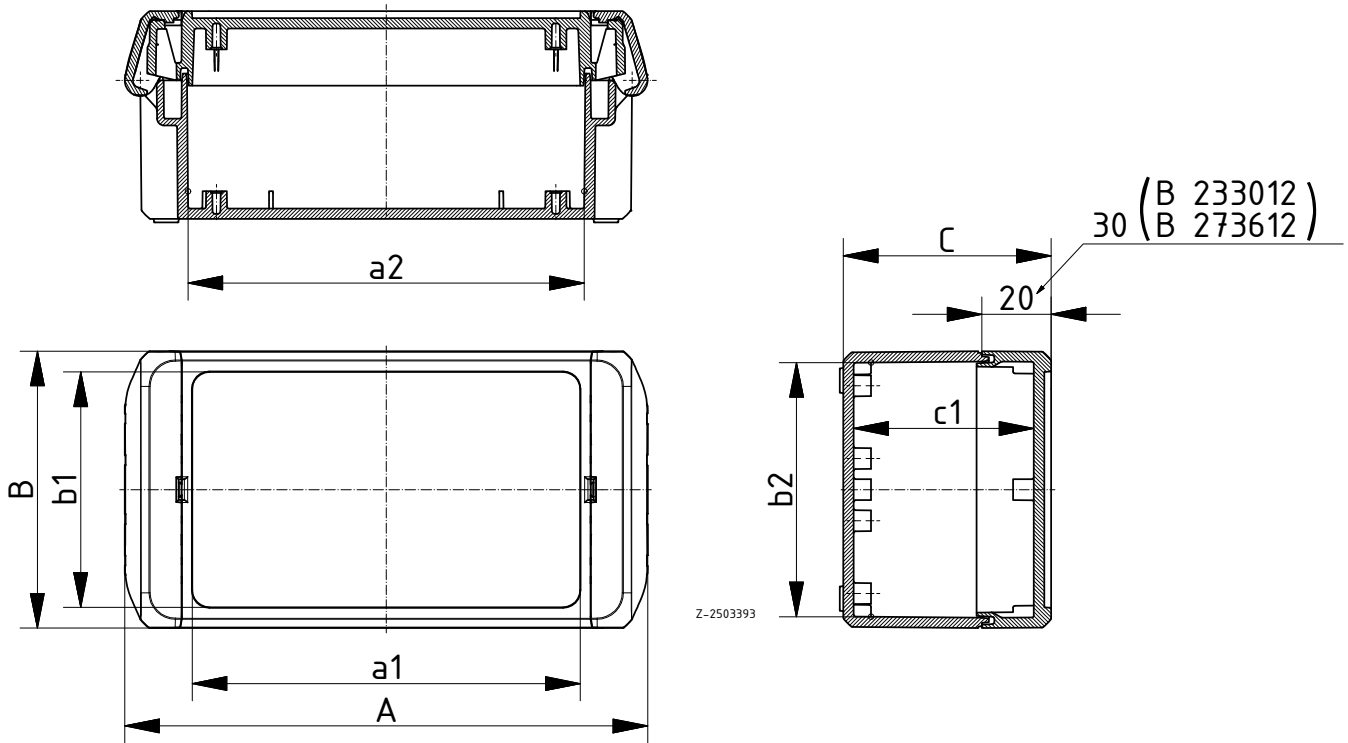

BOPLA

A Phoenix Mecano Company