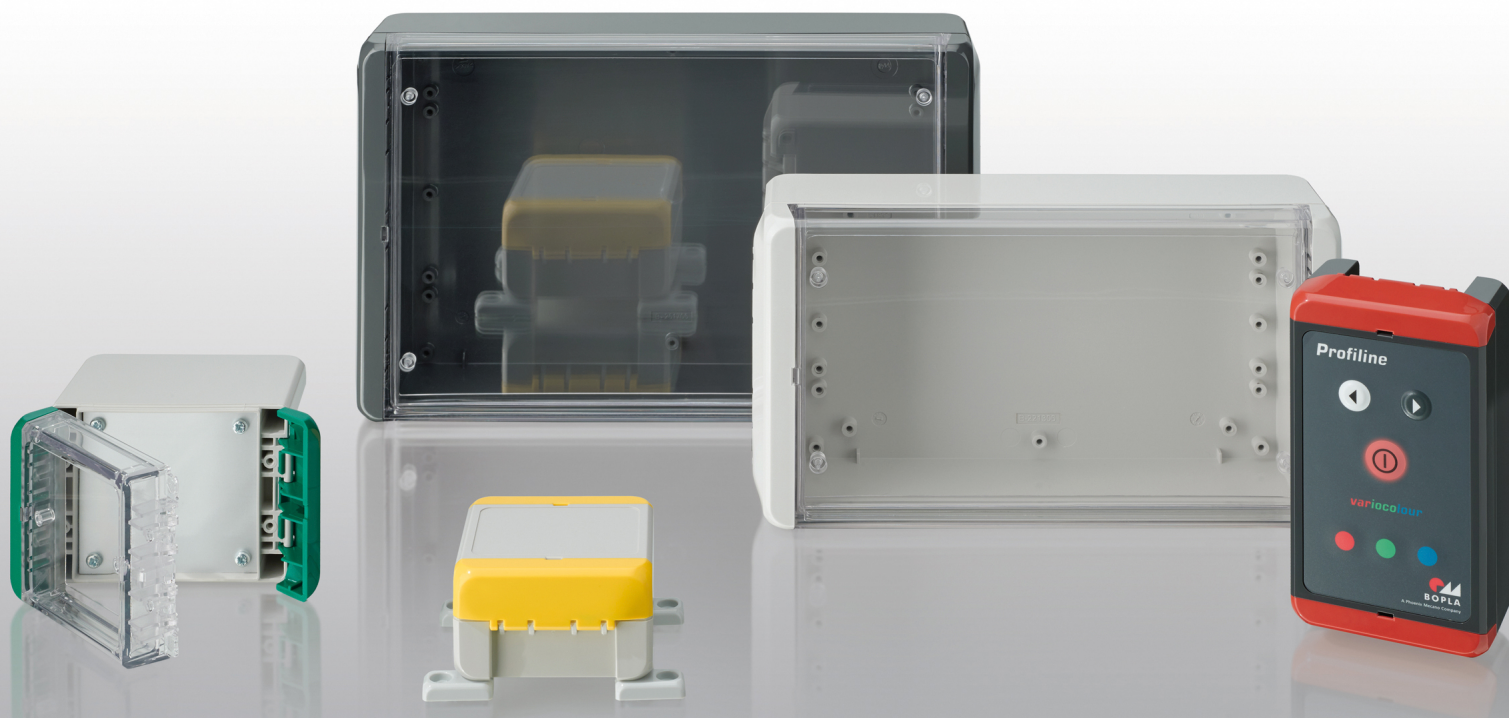

Bocube

Detailed product information
can be found on
www.bopla.de

- Patented, innovative, hinged quick-release catch technology without screws: open with a screwdriver, close by hand
- 23 sizes, 138 standard combinations possible
- 2 material types: ABS or PC UL 94 V0, flame-resistant and self-extinguishing
- Captive lid with membrane keypad area, available in 2 variants: grey or crystal-clear
- Elegant design, hinged quick-release catches available in different colours
- Excellent recyclability because of mono-material plastics without injection-moulded metal parts

Unique, innovative, versatile enclosure made of ABS or polycarbonate UL 94 V0

Bocube consists of few parts, so it can easily be mounted by hand. Open it by means of a screwdriver (size 3).

The hinged catch ensures that the lid is captive and can be used ideally as a display enclosure.

As an alternative to the hinged catch, the enclosures can be screwed. The hinged catch conceals the screws.

Wall brackets can be used for all Bocube sizes and are screwed into the drilling holes on the back of the enclosure base.

The blanking plugs allow the hinged side to be selected as required.

Rectangular front panels or PCBs can be mounted in the base (by using distance bolts) and in the lid.

Coloured hinges (tool-operated or hand-operated, as required). Transparent hinges available on request.