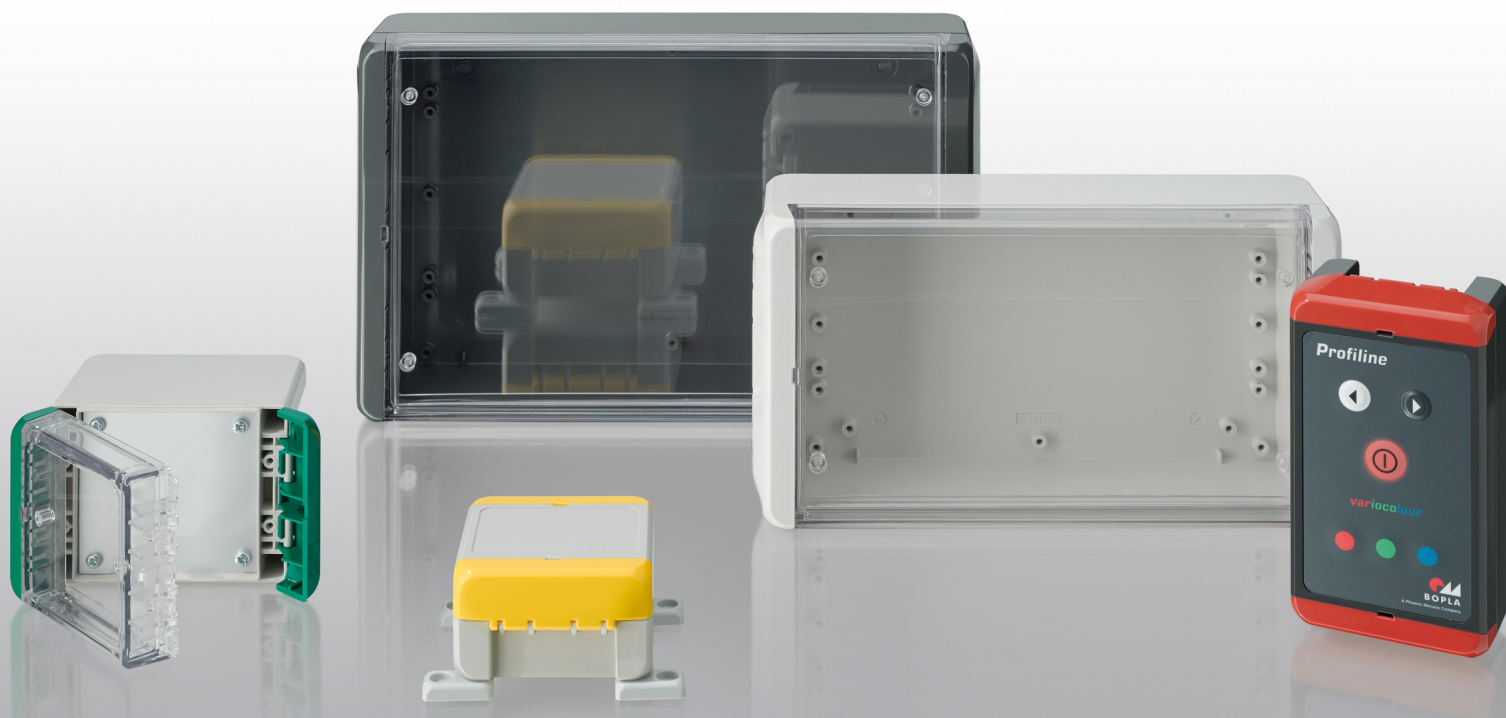

Bocube

Detailed product information
can be found on
www.bopla.de

- Patented, innovative, hinged quick-release catch technology without screws: open with a screwdriver, close by hand
- 23 sizes, 138 standard combinations possible
- 2 material types: ABS or PC UL 94 V0, flame-resistant and self-extinguishing
- Captive lid with membrane keypad area, available in 2 variants: grey or crystal-clear
- Elegant design, hinged quick-release catches available in different colours
- Excellent recyclability because of mono-material plastics without injection-moulded metal parts

BOPLA

A Phoenix Mecano Company

Unique, innovative, versatile enclosure made of ABS or polycarbonate UL 94 V0

Bocube consists of few parts, so it can easily be mounted by hand. Open it by means of a screwdriver (size 3).

The hinged catch ensures that the lid is captive and can be used ideally as a display enclosure.

As an alternative to the hinged catch, the enclosures can be screwed. The hinged catch conceals the screws.

Wall brackets can be used for all Bocube sizes and are screwed into the drilling holes on the back of the enclosure base.

The blanking plugs allow the hinged side to be selected as required.

Rectangular front panels or PCBs can be mounted in the base (by using distance bolts) and in the lid.