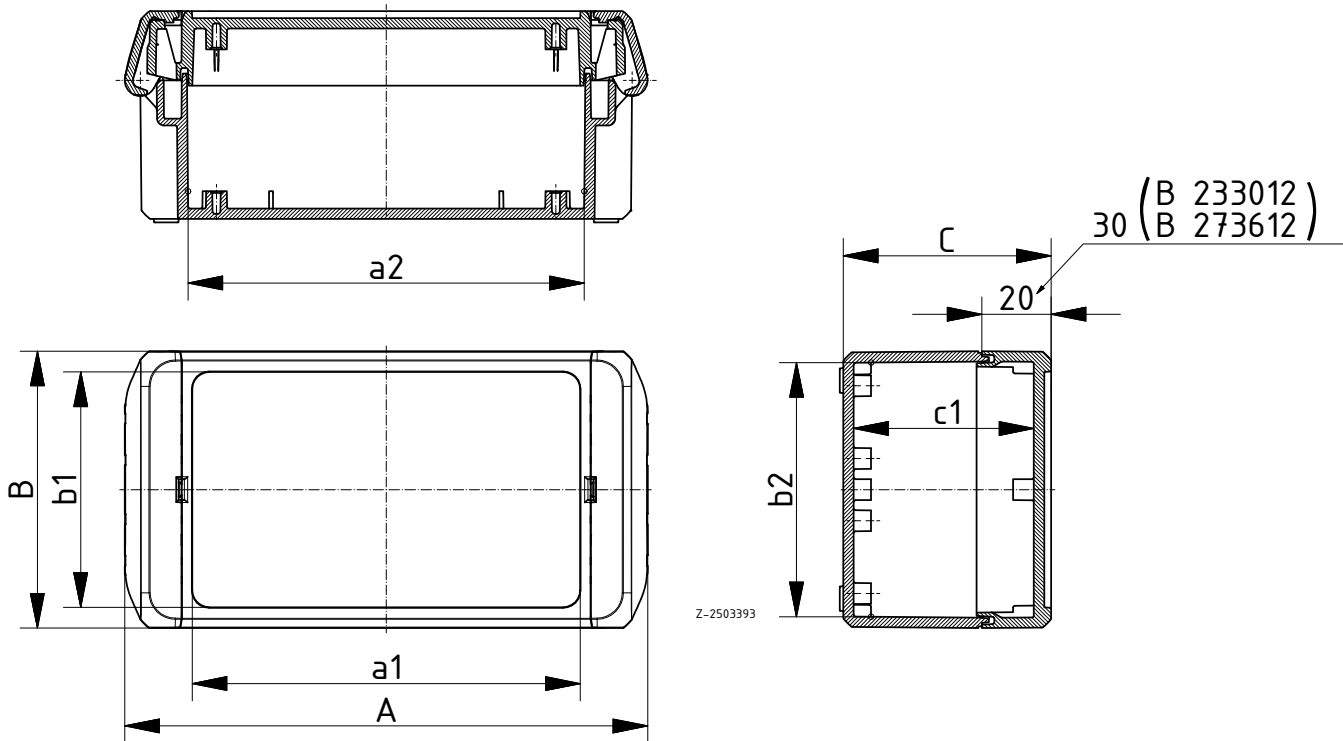

BOPLA

A Phoenix Mecano Company