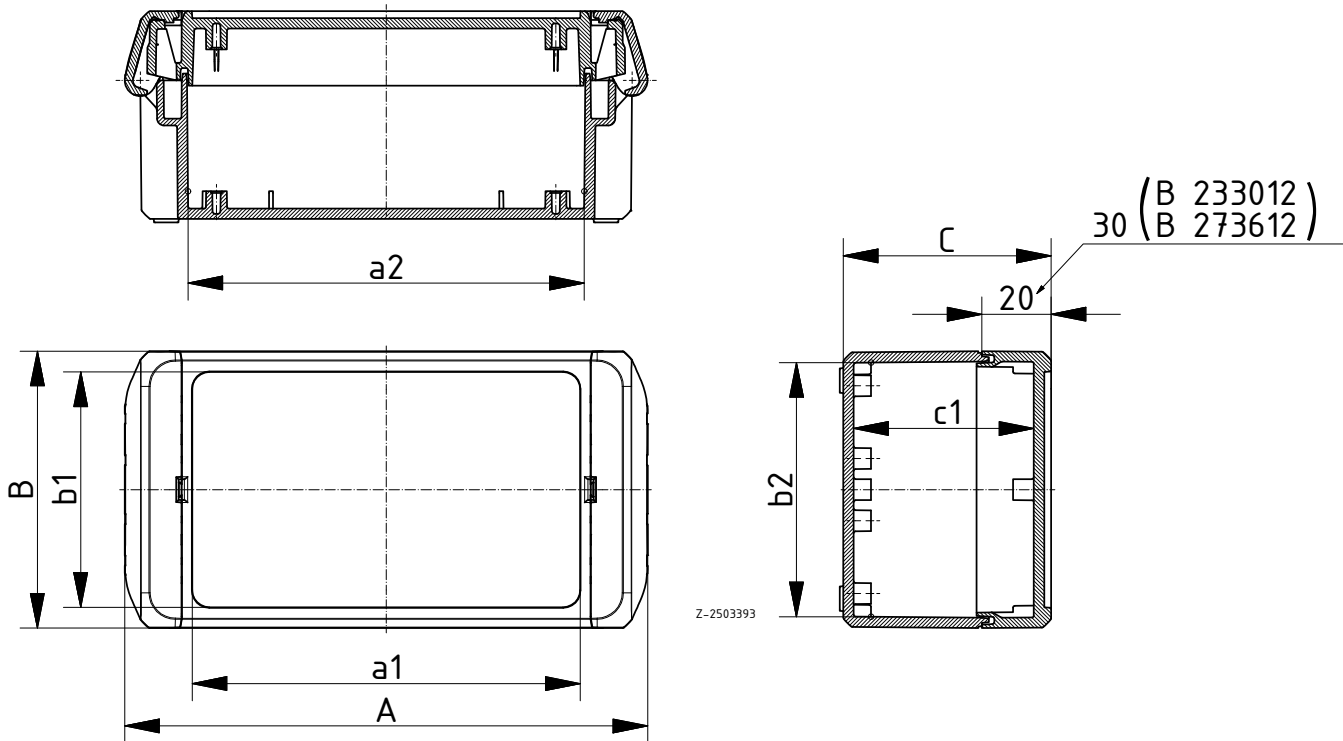

BOPLA

A Phoenix Mecano Company