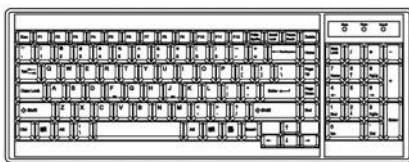

Standard Keyboard

Ge G keyboard integrated with touchpad

Optional layouts

EMEA	United Kingdom	Germany	France	Spain	Norway
	Italy	Russia	Switzerland	Netherlands	Portugal
Asia					
	China	Japan	Korea	Arabia	Turkey

Ordering Part Number

Model	Plug Type
96KVM-H17V1U-EU	European Plug
96KVM-H17V1U-IN	Indian Plug
96KVM-H17V1U-US	US Plug
96KVM-H17V1U-UK	UK Plug