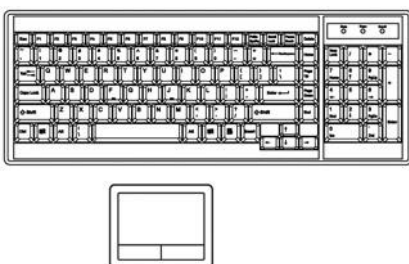

Standard Keyboard

Ge G keyboard integrated with touchpad

Optional layouts

	United Kingdom	Germany	France	Spain	Norway
EMEA					
	Italy	Russia	Switzerland	Netherlands	Portugal
Asia					
	China	Japan	Korea	Arabia	Turkey

Ordering Part Number

Model	Plug Type
96KVM-R17V1C-EU	European Plug
96KVM-R17V1C-IN	Indian Plug
96KVM-R17V1C-US	US Plug
96KVM-R17V1C-UK	UK Plug