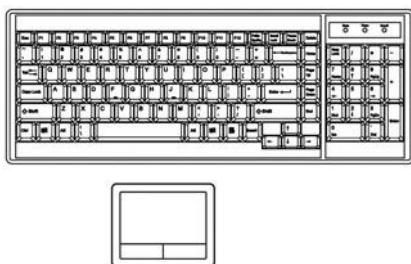

• Regulatory

Safety :	cUL, FCC & CE certified
Environmental :	RoHS2 & REACH compliant

• Weight (single console)

Net :	12.7 kgs / 27.9 lbs
Gross :	17.3 kgs / 38.1 lbs

• Dimensions (single console)

Product :	441.6 x 500 x 44 mm / 17.4 x 19.7 x 1.73 inch
Packing :	590 x 808 x 140 mm / 23.2 x 31.8 x 5.5 inch

Console Cable

CE-6

6 feet Combo KVM cable

- VGA + USB or PS/2, server end
- DB15 (VGA, USB KB & MS), console port

Standard Keyboard

Ge G keyboard integrated with touchpad

Optional layouts

Region	United Kingdom	Germany	France	Spain	Norway
EMEA					
	Italy	Russia	Switzerland	Netherlands	Portugal
Asia					
	China	Japan	Korea	Arabia	Turkey