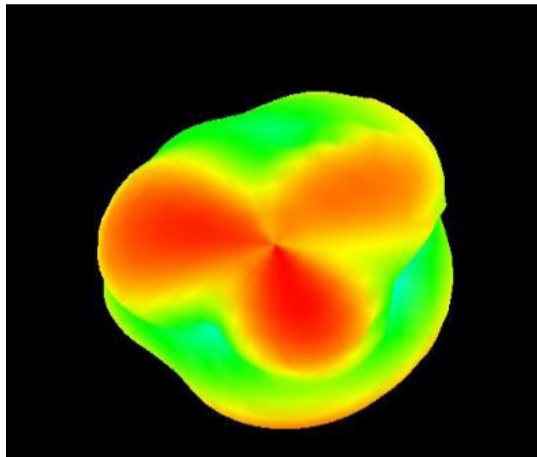

2x2 4G/LTE Screw Mount MIMO Antenna

AEACBK081014-M698

Ø81.6 x 14.5 mm
RoHS/RoHS II Compliant
MSL - 1

Radiation Patterns

3D-Pattern

698 MHZ

824 MHZ

868 MHZ