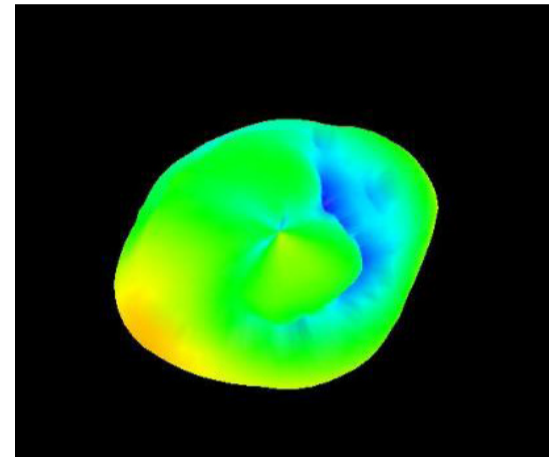

2x2 4G/LTE Screw Mount MIMO Antenna

AEACBK081014-M698

Ø81.6 x 14.5 mm
RoHS/RoHS II Compliant
MSL - 1

Radiation Patterns

3D-Pattern

698 MHZ

824 MHZ

868 MHZ