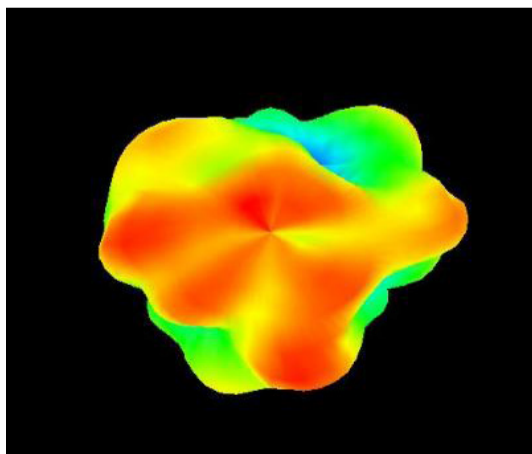

2x2 4G/LTE Screw Mount MIMO Antenna

AEACBK081014-M698

Ø81.6 x 14.5 mm
RoHS/RoHS II Compliant
MSL - 1

Radiation Patterns

3D-Pattern

698 MHZ

824 MHZ

868 MHZ

960 MHZ

1710 MHZ

1850 MHZ

1990 MHZ

2170 MHZ

2690 MHZ