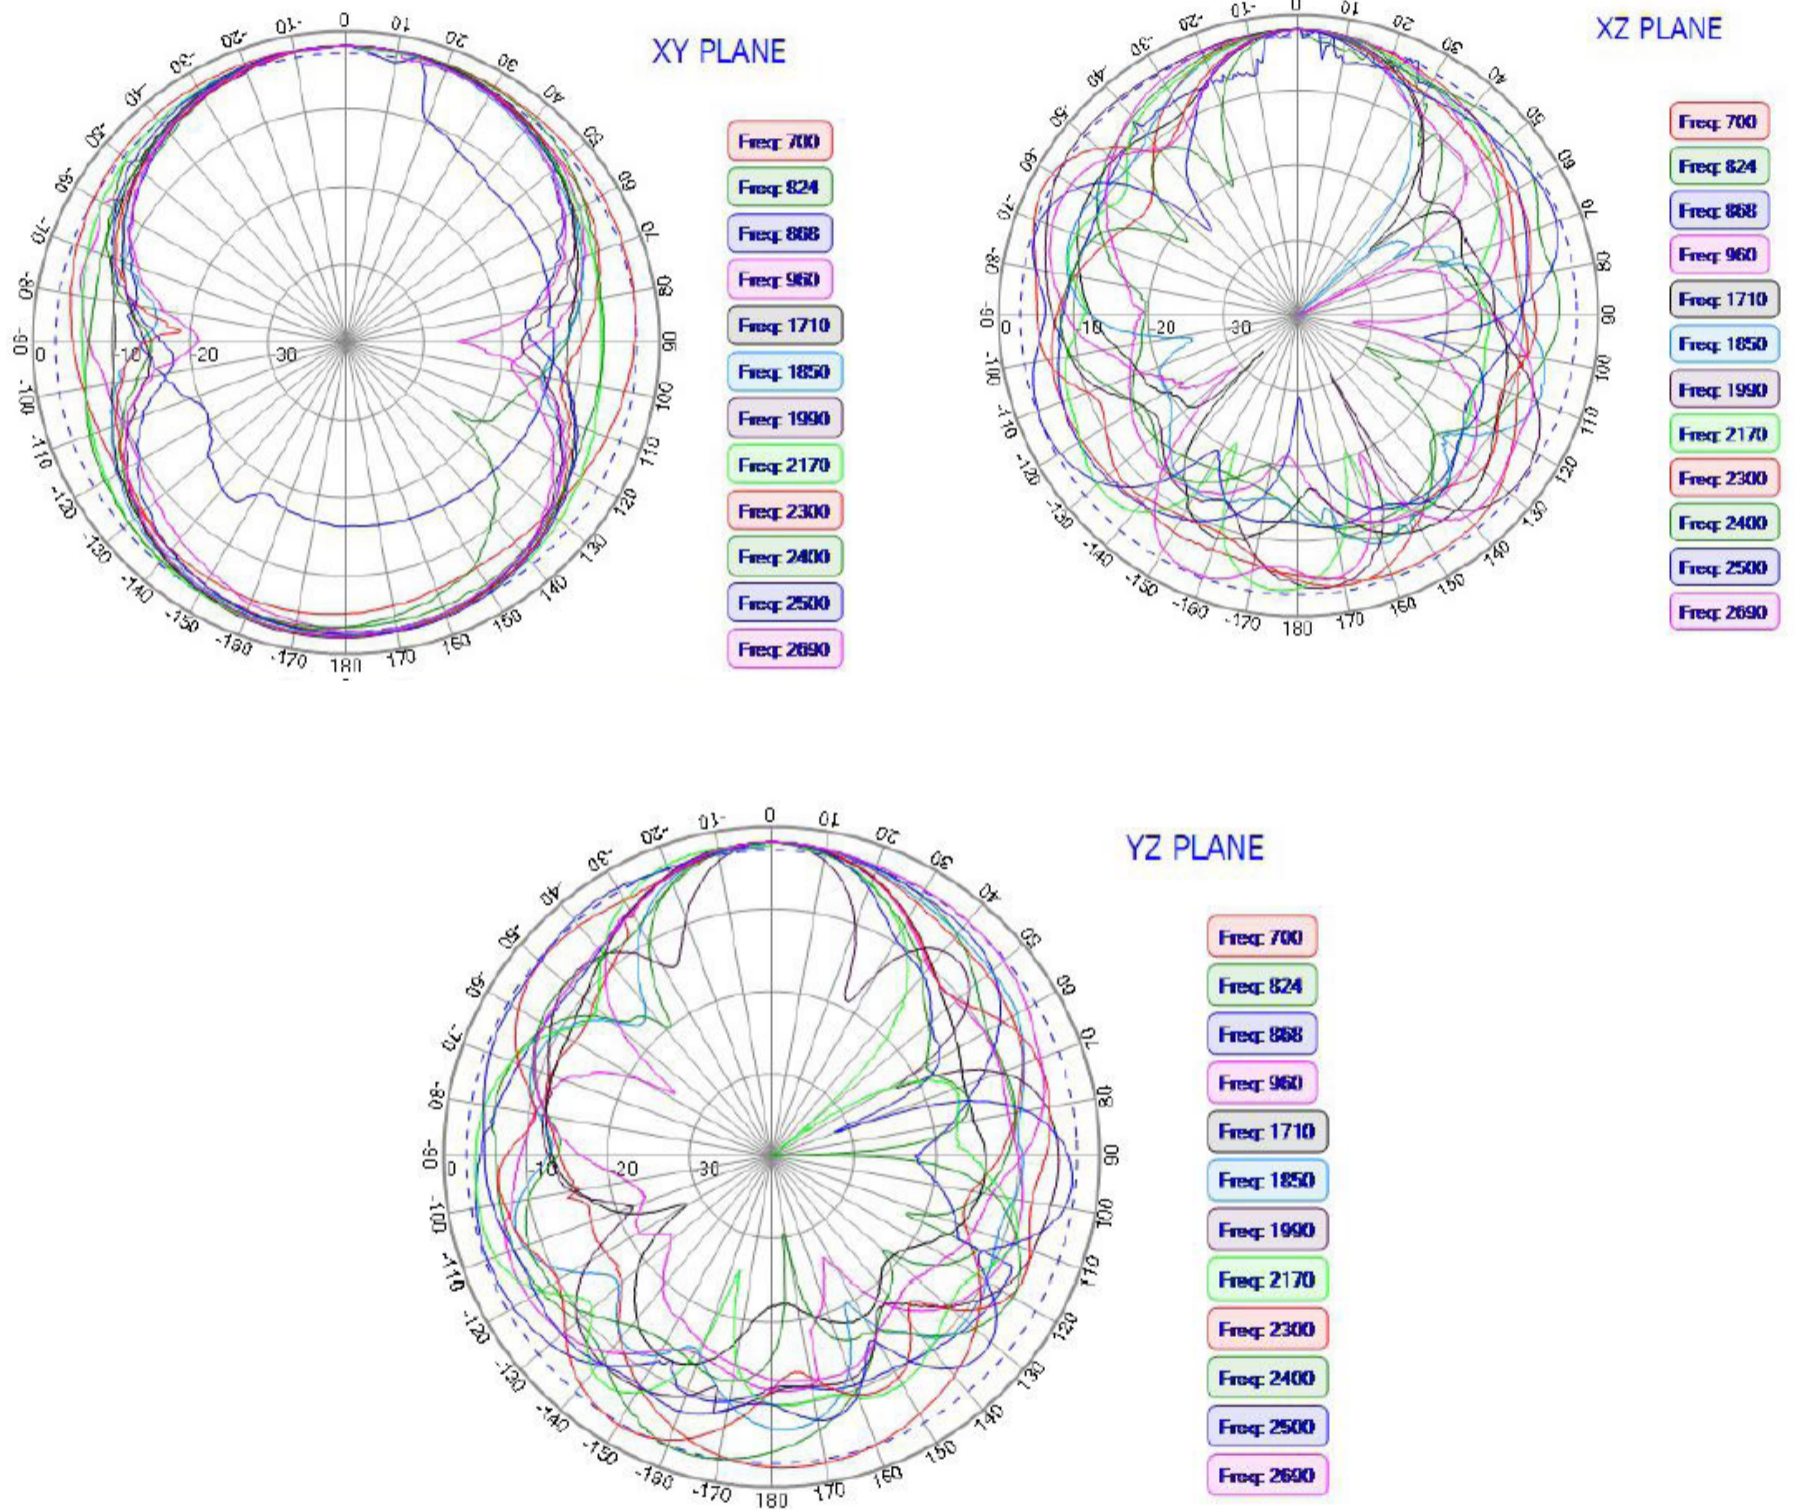

Mechanical Characteristics

Parameters	Description
Connector	2xSMA Male
Cable Type	2xRG174
Cable Length	3M
Material	ABS
Mount way	Screw
Dimensions	Φ81.3 x 14.6 mm

Environmental Characteristics

Parameters	Description
Waterproof	IP67
Operating Temperature	-40° to +85°C
Relative Humidity	Up to 95%
MSL Level	1
ROHS Complaint	Yes
Vibration	10 to 55Hz with 1.5mm amplitude 2hours

AEACBK081014-M698

Ø81.6 x 14.5 mm
RoHS/RoHS II Compliant
MSL - 1

Dimensions

Product Image

2x2 4G/LTE Screw Mount MIMO Antenna

AEACBK081014-M698

Ø81.6 x 14.5 mm
RoHS/RoHS II Compliant
MSL - 1

VSWR

AEACBK081014-M698

Ø81.6 x 14.5 mm
RoHS/RoHS II Compliant
MSL - 1

Radiation Patterns

LTE Antenna MAIN

2x2 4G/LTE Screw Mount MIMO Antenna

AEACBK081014-M698

Ø81.6 x 14.5 mm
RoHS/RoHS II Compliant
MSL - 1

Radiation Patterns