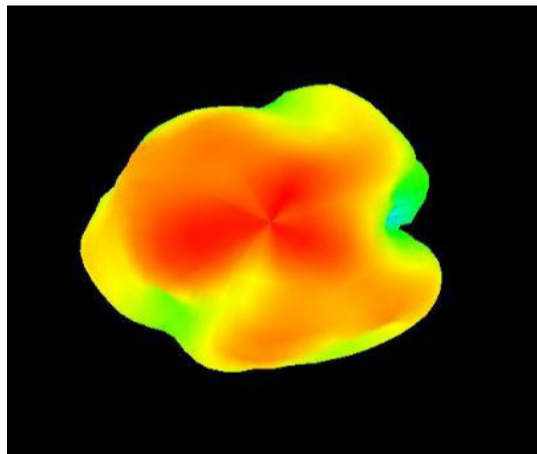

2x2 4G/LTE Screw Mount MIMO Antenna

AEACBK081014-M698

Ø81.6 x 14.5 mm
RoHS/RoHS II Compliant
MSL - 1

Radiation Patterns

3D-Pattern

1710 MHZ