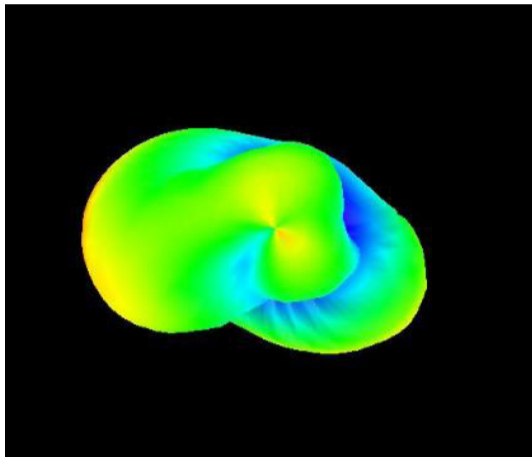

2x2 4G/LTE Screw Mount MIMO Antenna

AEACBK081014-M698

Ø81.6 x 14.5 mm
RoHS/RoHS II Compliant
MSL - 1

Radiation Patterns

3D-Pattern

698 MHZ

824 MHZ

868 MHZ