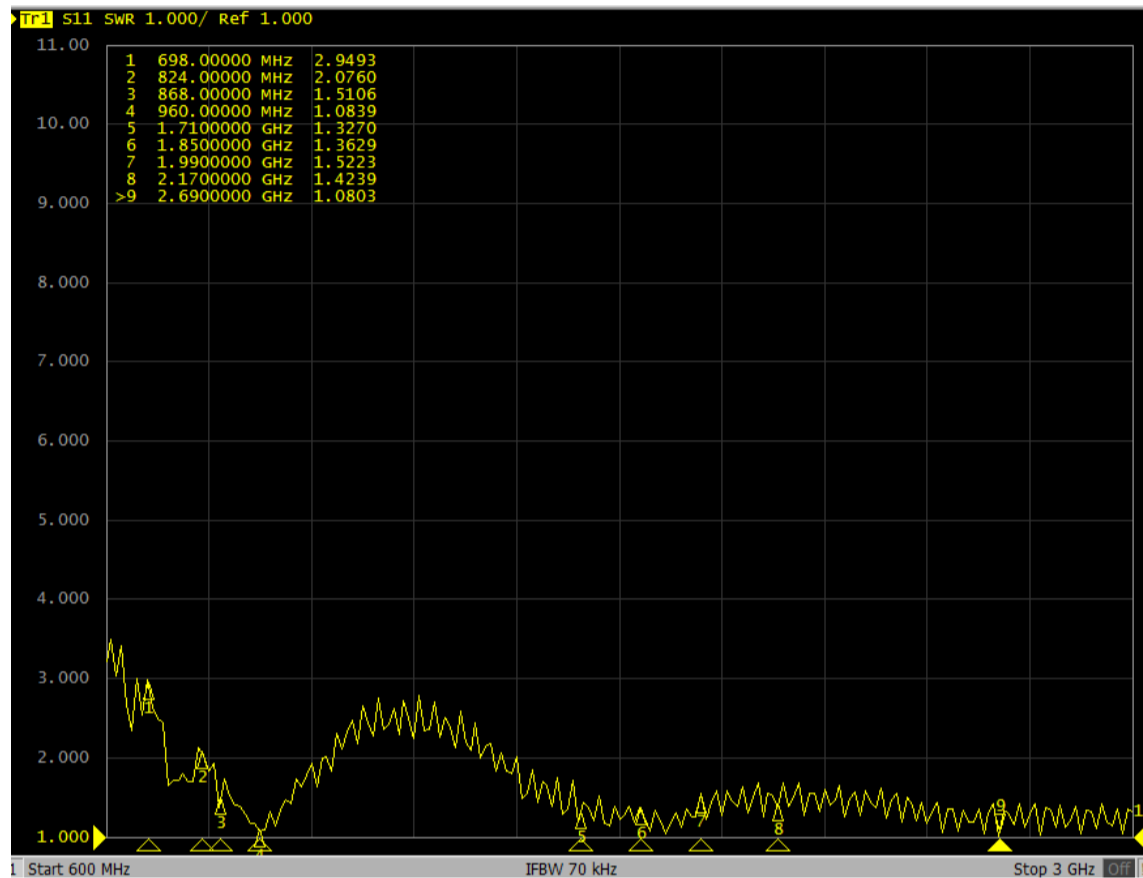

2x2 4G/LTE Screw Mount MIMO Antenna

AEACBK081014-M698

Ø81.6 x 14.5 mm
RoHS/RoHS II Compliant
MSL - 1

FEATURES

- 2 X MIMO antenna
- 4G/LTE operates in 698-2700 MHz
- IP67 rated
- Linear polarization
- Screw mounting

Mechanical Characteristics

Parameters	Description
Connector	2xSMA Male
Cable Type	2xRG174
Cable Length	3M
Material	ABS
Mount way	Screw
Dimensions	Φ81.3 x 14.6 mm

Environmental Characteristics

Parameters	Description
Waterproof	IP67
Operating Temperature	-40° to +85°C
Relative Humidity	Up to 95%
MSL Level	1
ROHS Complaint	Yes
Vibration	10 to 55Hz with 1.5mm amplitude 2hours

AEACBK081014-M698

Ø81.6 x 14.5 mm
RoHS/RoHS II Compliant
MSL - 1

Dimensions

Product Image

2x2 4G/LTE Screw Mount MIMO Antenna

AEACBK081014-M698

Ø81.6 x 14.5 mm
RoHS/RoHS II Compliant
MSL - 1

VSWR