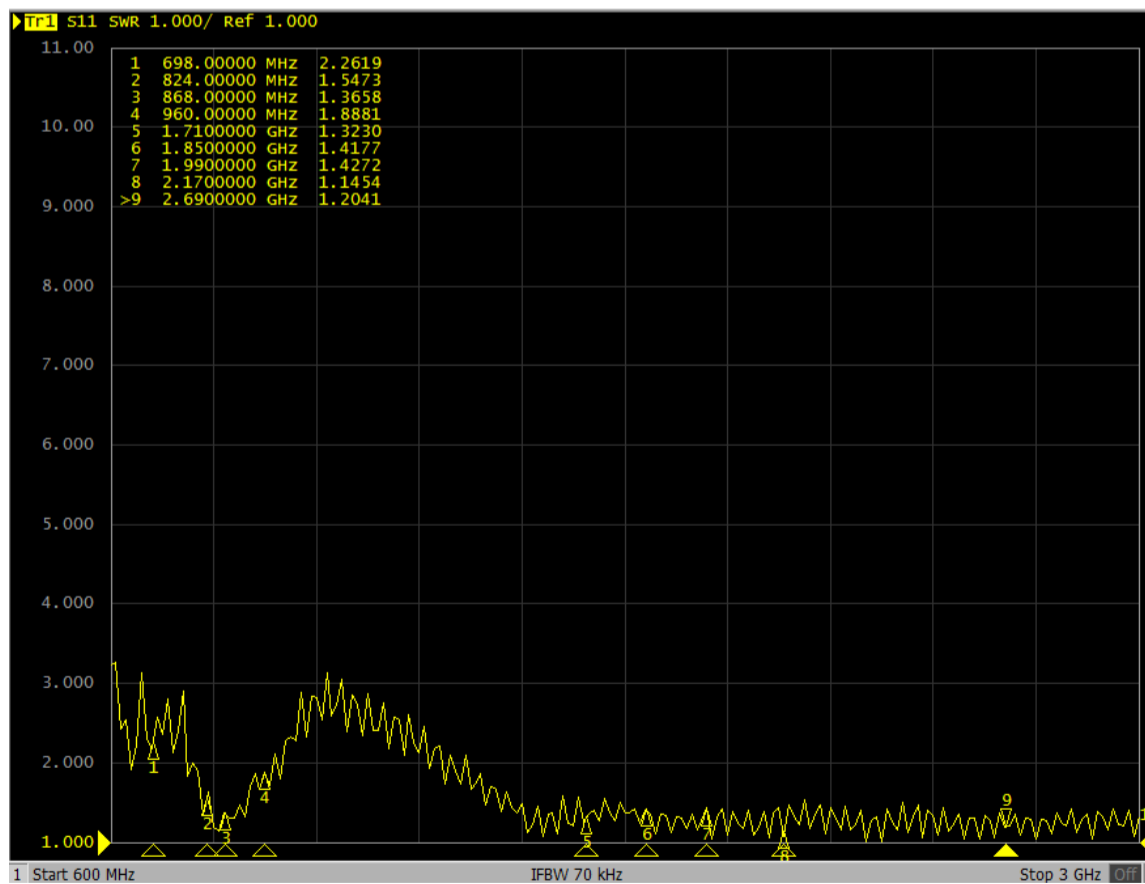

2x2 4G/LTE Screw Mount MIMO Antenna

AEACBK081014-M698

Ø81.6 x 14.5 mm
RoHS/RoHS II Compliant
MSL - 1

FEATURES

- 2 X MIMO antenna
- 4G/LTE operates in 698-2700 MHz
- IP67 rated
- Linear polarization
- Screw mounting

Mechanical Characteristics

Parameters	Description
Connector	2xSMA Male
Cable Type	2xRG174
Cable Length	3M
Material	ABS
Mount way	Screw
Dimensions	Φ81.3 x 14.6 mm

Environmental Characteristics

Parameters	Description
Waterproof	IP67
Operating Temperature	-40° to +85°C
Relative Humidity	Up to 95%
MSL Level	1
ROHS Complaint	Yes
Vibration	10 to 55Hz with 1.5mm amplitude 2hours

AEACBK081014-M698

Ø81.6 x 14.5 mm
RoHS/RoHS II Compliant
MSL - 1

Dimensions

Product Image

2x2 4G/LTE Screw Mount MIMO Antenna

AEACBK081014-M698

Ø81.6 x 14.5 mm
RoHS/RoHS II Compliant
MSL - 1

VSWR