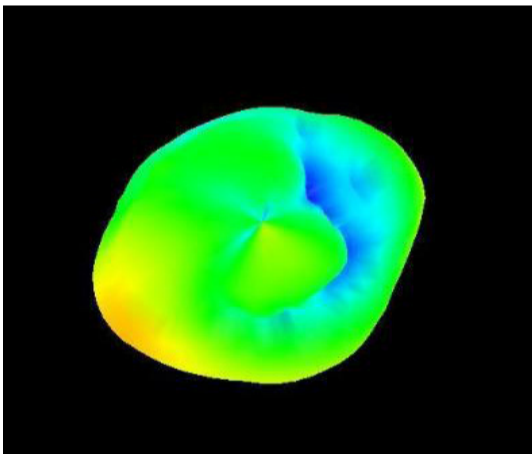

2x2 4G/LTE Screw Mount MIMO Antenna

AEACBK081014-M698

Ø81.6 x 14.5 mm
RoHS/RoHS II Compliant
MSL - 1

Radiation Patterns

3D-Pattern

960 MHZ