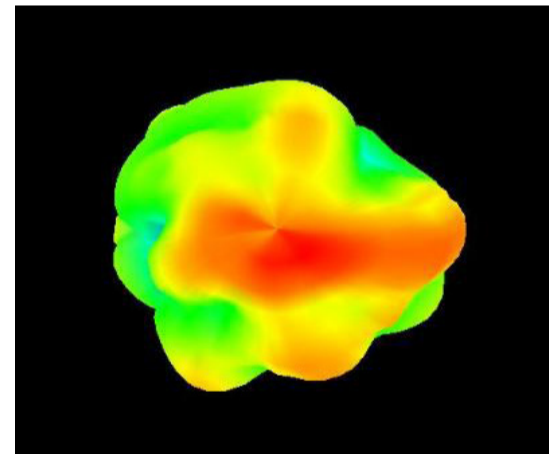

2x2 4G/LTE Screw Mount MIMO Antenna

AEACBK081014-M698

Ø81.6 x 14.5 mm
RoHS/RoHS II Compliant
MSL - 1

Radiation Patterns

3D-Pattern

1850 MHZ