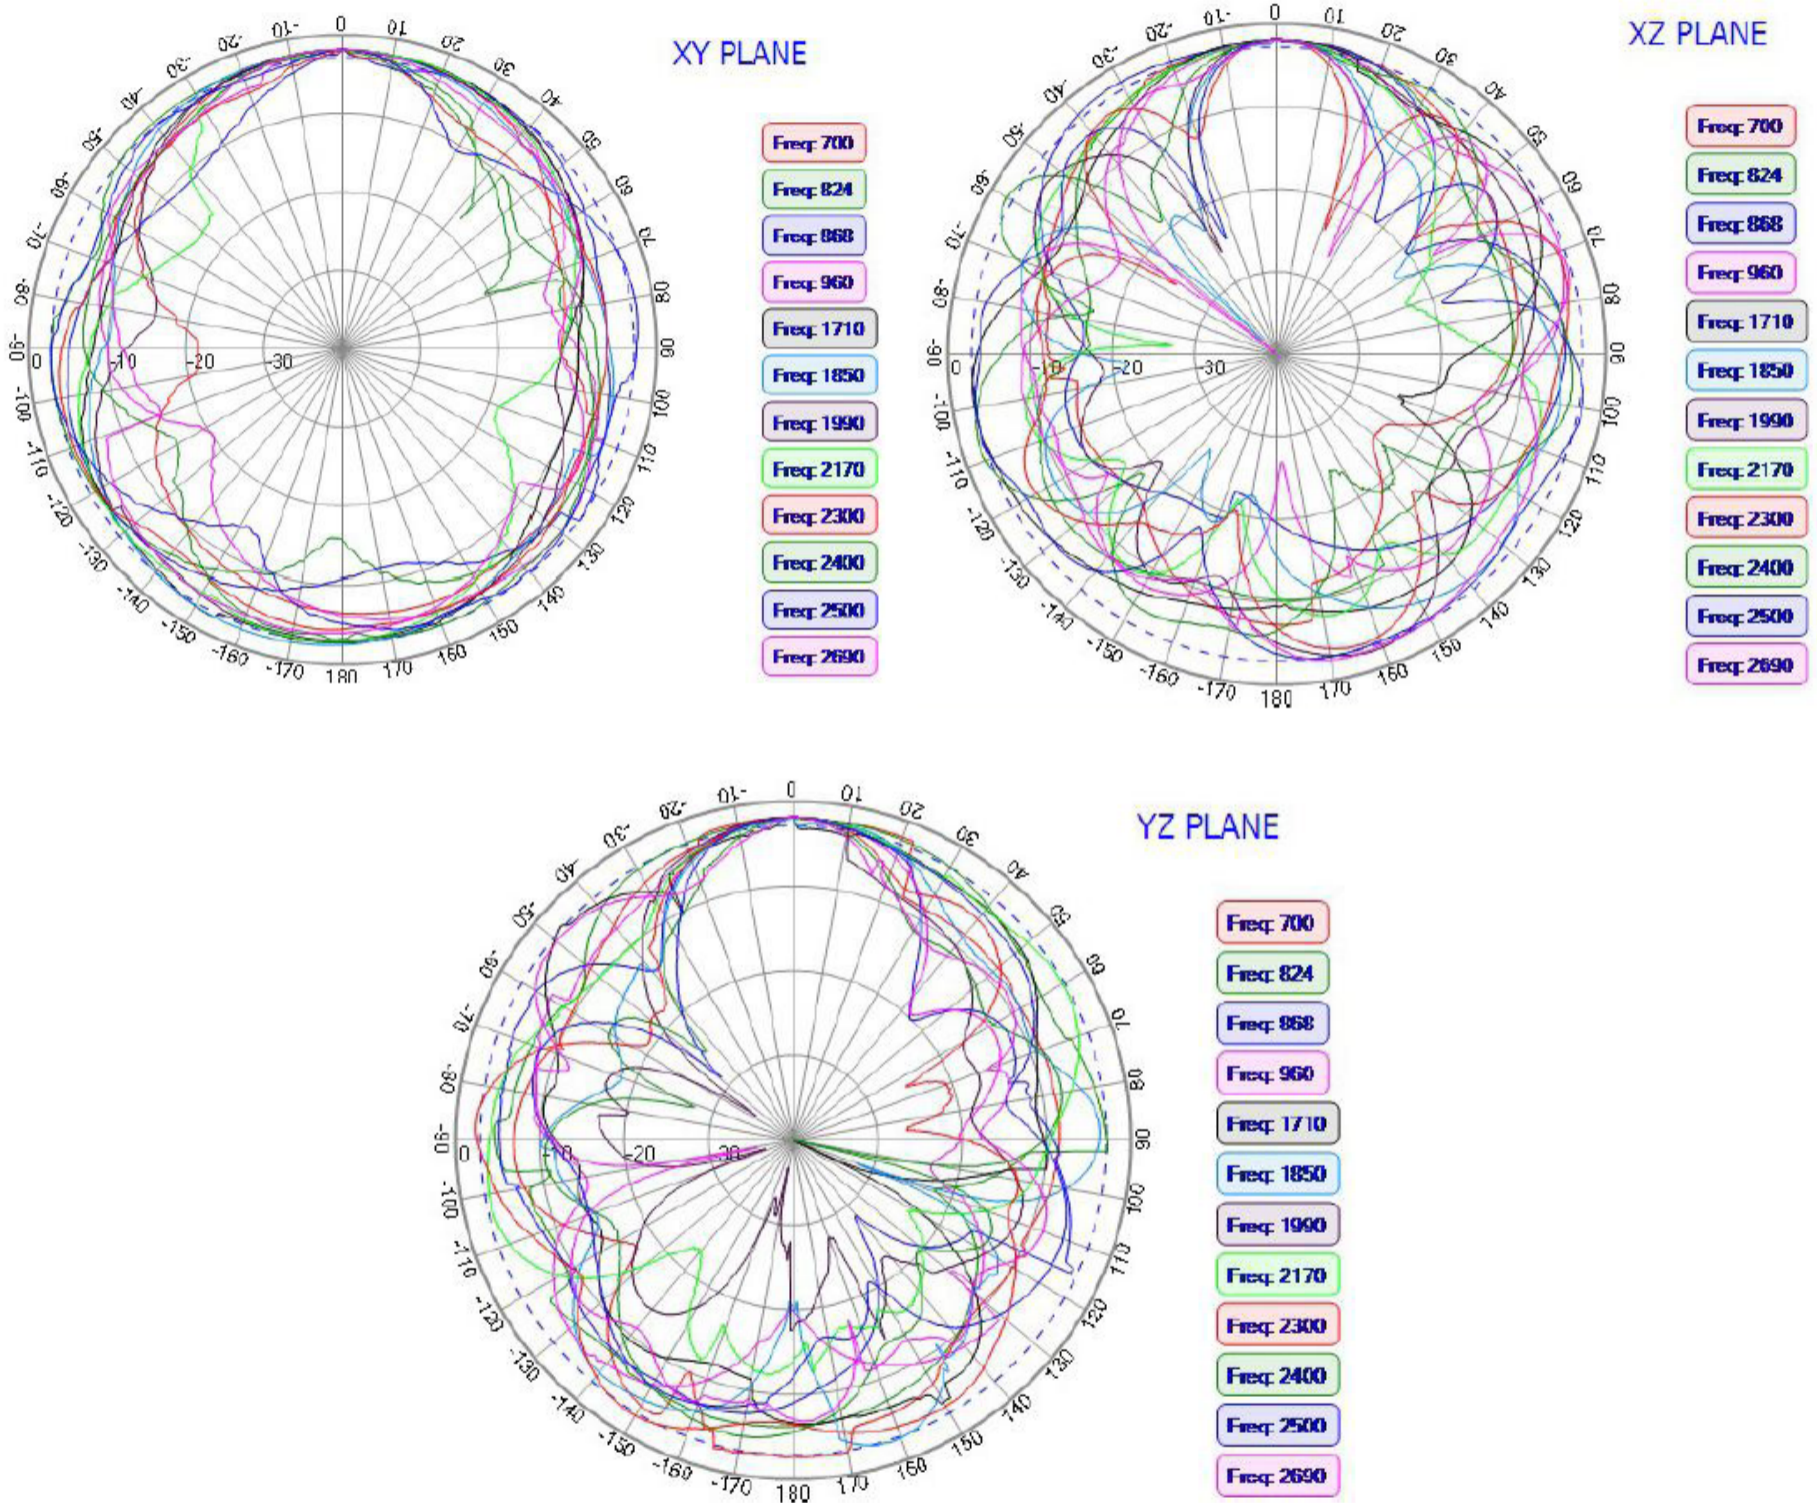

2x2 4G/LTE Screw Mount MIMO Antenna

AEACBK081014-M698

Ø81.6 x 14.5 mm
RoHS/RoHS II Compliant
MSL - 1

Radiation Patterns

LTE Antenna AUX

5101 Hidden Creek Ln Spicewood TX 78669
Phone: 512-371-6159 | Fax: 512-351-8858
For terms and conditions of sales, please visit:
www.abracon.com

REVISED: 01.25.2019

ABRACON IS
ISO9001-2015
CERTIFIED