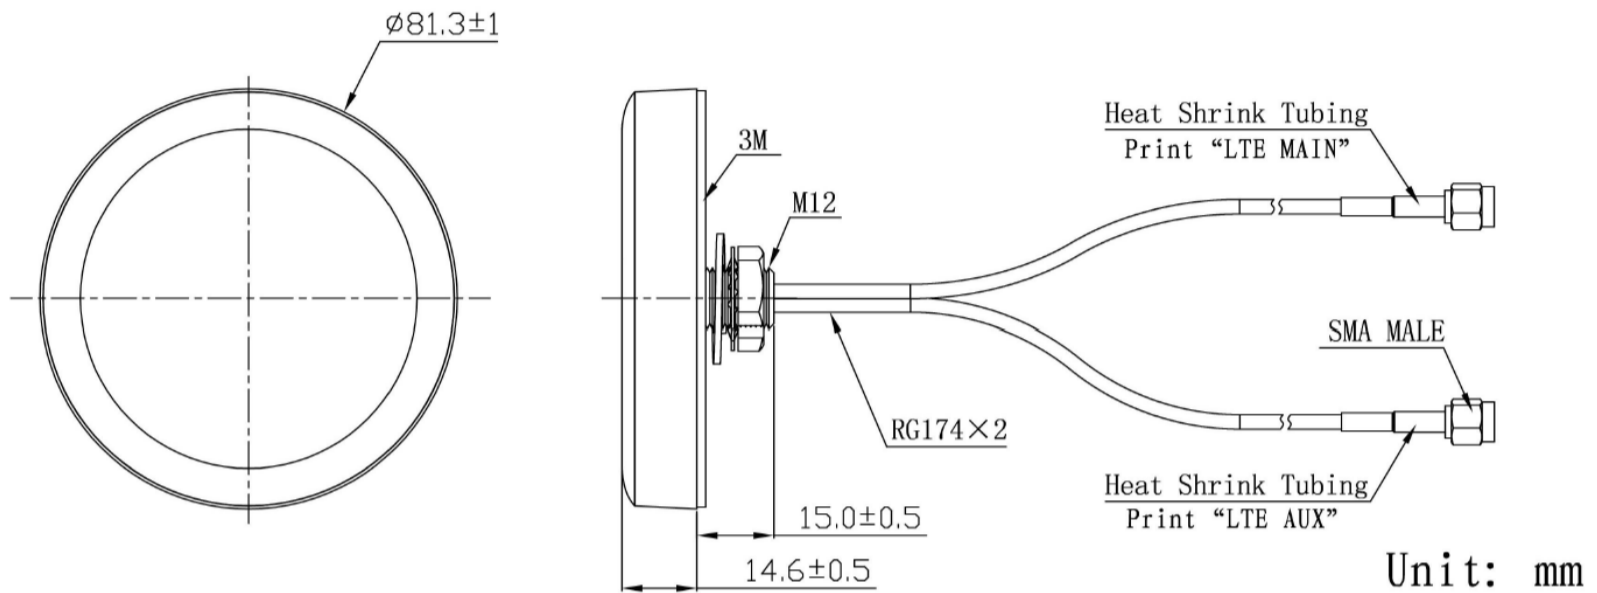

Mechanical Characteristics

Parameters	Description
Connector	2xSMA Male
Cable Type	2xRG174
Cable Length	3M
Material	ABS
Mount way	Screw
Dimensions	Φ81.3 x 14.6 mm

Environmental Characteristics

Parameters	Description
Waterproof	IP67
Operating Temperature	-40° to +85°C
Relative Humidity	Up to 95%
MSL Level	1
ROHS Complaint	Yes
Vibration	10 to 55Hz with 1.5mm amplitude 2hours

AEACBK081014-M698

Ø81.6 x 14.5 mm
RoHS/RoHS II Compliant
MSL - 1

Dimensions

Product Image

2x2 4G/LTE Screw Mount MIMO Antenna

AEACBK081014-M698

Ø81.6 x 14.5 mm
RoHS/RoHS II Compliant
MSL - 1

VSWR