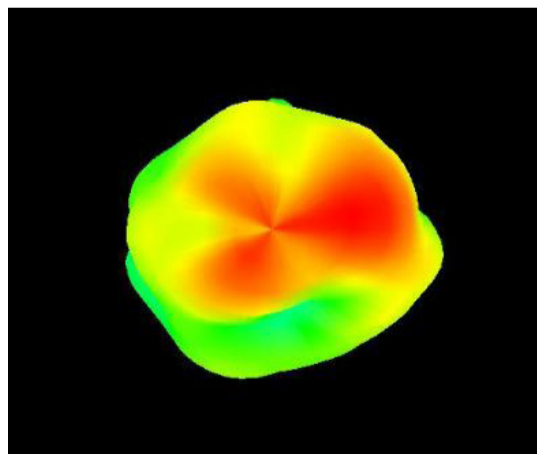

2x2 4G/LTE Screw Mount MIMO Antenna

AEACBK081014-M698

Ø81.6 x 14.5 mm
RoHS/RoHS II Compliant
MSL - 1

Radiation Patterns

3D-Pattern

698 MHZ

824 MHZ

868 MHZ

960 MHZ

1710 MHZ

1850 MHZ

1990 MHZ

2170 MHZ

2690 MHZ