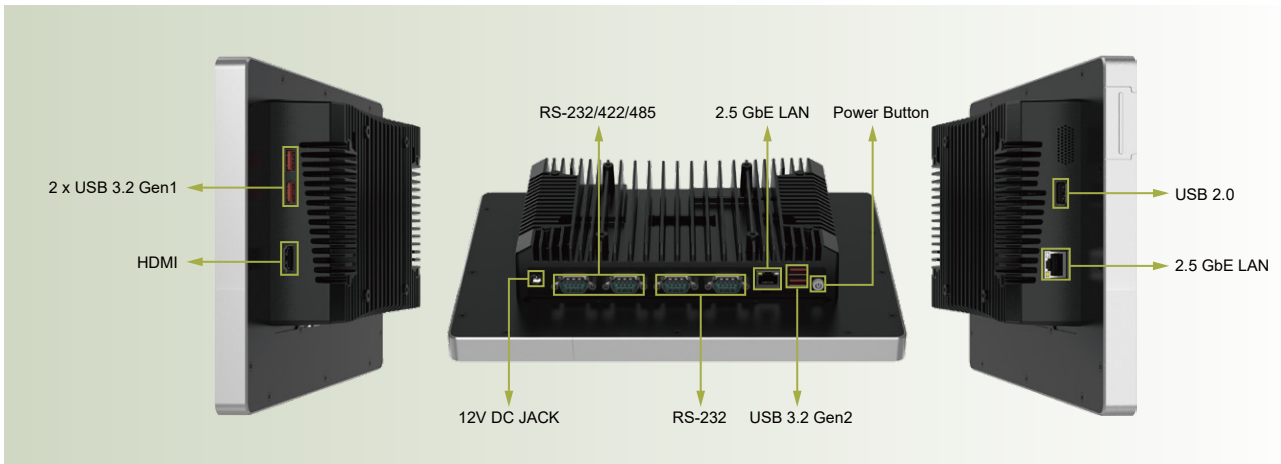

AFL4-121-ADLP

IEI Light Industrial Panel PC

Powered by Intel® Alder Lake-P Platform

WWW.IEIWORLD.COM

AFL4-121-ADLP I/O

AFL4-121-ADLP Block Diagram