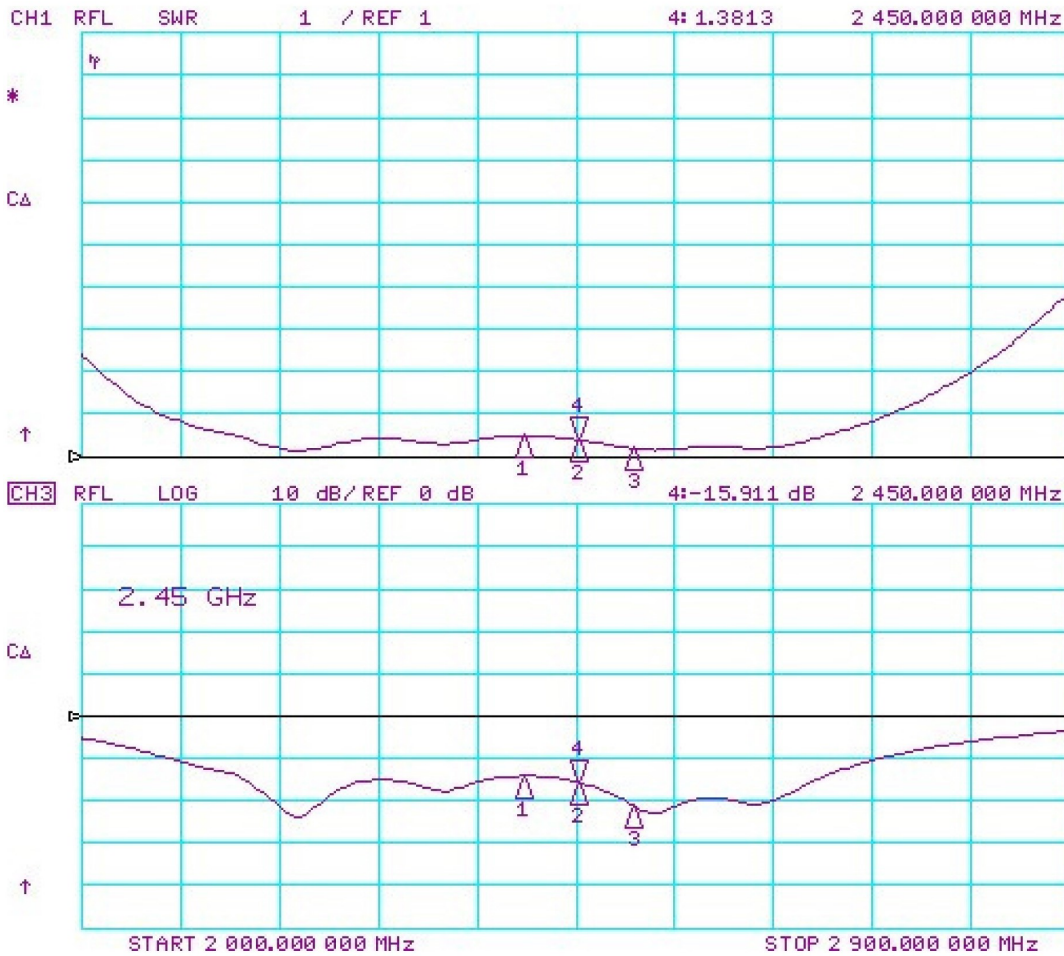

## Ordering Information

Part No	Description
ANT-24G-S18-SMAM	Stubby Antenna 2.4GHz SMA(male)
ANT-24G-S18-SMAR	Stubby Antenna 2.4GHz SMA(male Rev Polarity)

## Performance Data - VSWR & RETURN LOSS