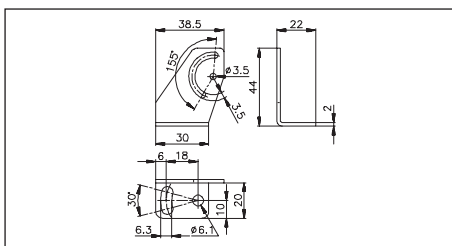

Ordering no.	APA-2
Material Body	Steel, black