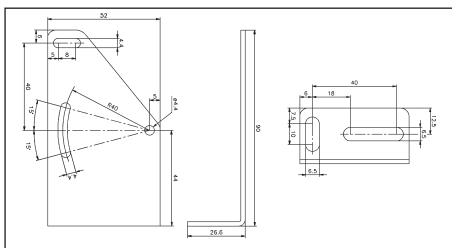

Photoelectrics Accessories Mounting Material

Mounting Bracket, long PM-Series, Type MB02

Ordering no.	MB02
Material Body	Steel, galvanized

Mounting Bracket, Type MB18A

Ordering no.	MB18A
Material Body	POM, black