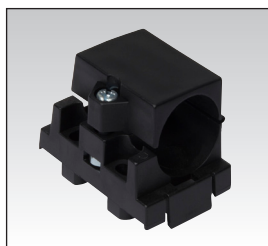

Photoelectrics Accessories Mounting Material

Mounting Bracket, long PM-Series, Type MB02

Ordering no.	MB02
Material Body	Steel, galvanized

Mounting Bracket, Type MB18A

Ordering no.	MB18A
Material Body	POM, black

Mounting Brackets, PA-Series, Types APA-2 and APA-3

APA-2

Ordering no.	APA-2
Material Body	Steel, black

APA-3

Ordering no.	APA-3
Material Body	Aluminium, anodized

Mounting Bracket, PB-Series, Type APB-1

Ordering no.	APB-1
Material Body	Steel, black