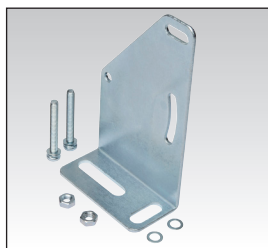

Photoelectrics Accessories Mounting Material

Mounting Bracket, long PM-Series, Type MB02

Ordering no.	MB02
Material Body	Steel, galvanized

Mounting Bracket, Type MB18A

Ordering no.	MB18A
Material Body	POM, black

Mounting Brackets, PA-Series, Types APA-2 and APA-3

APA-2

Ordering no.	APA-2
Material Body	Steel, black

APA-3

Ordering no.	APA-3
Material Body	Aluminium, anodized

Mounting Bracket, PB-Series, Type APB-1

Ordering no.	APB-1
Material Body	Steel, black