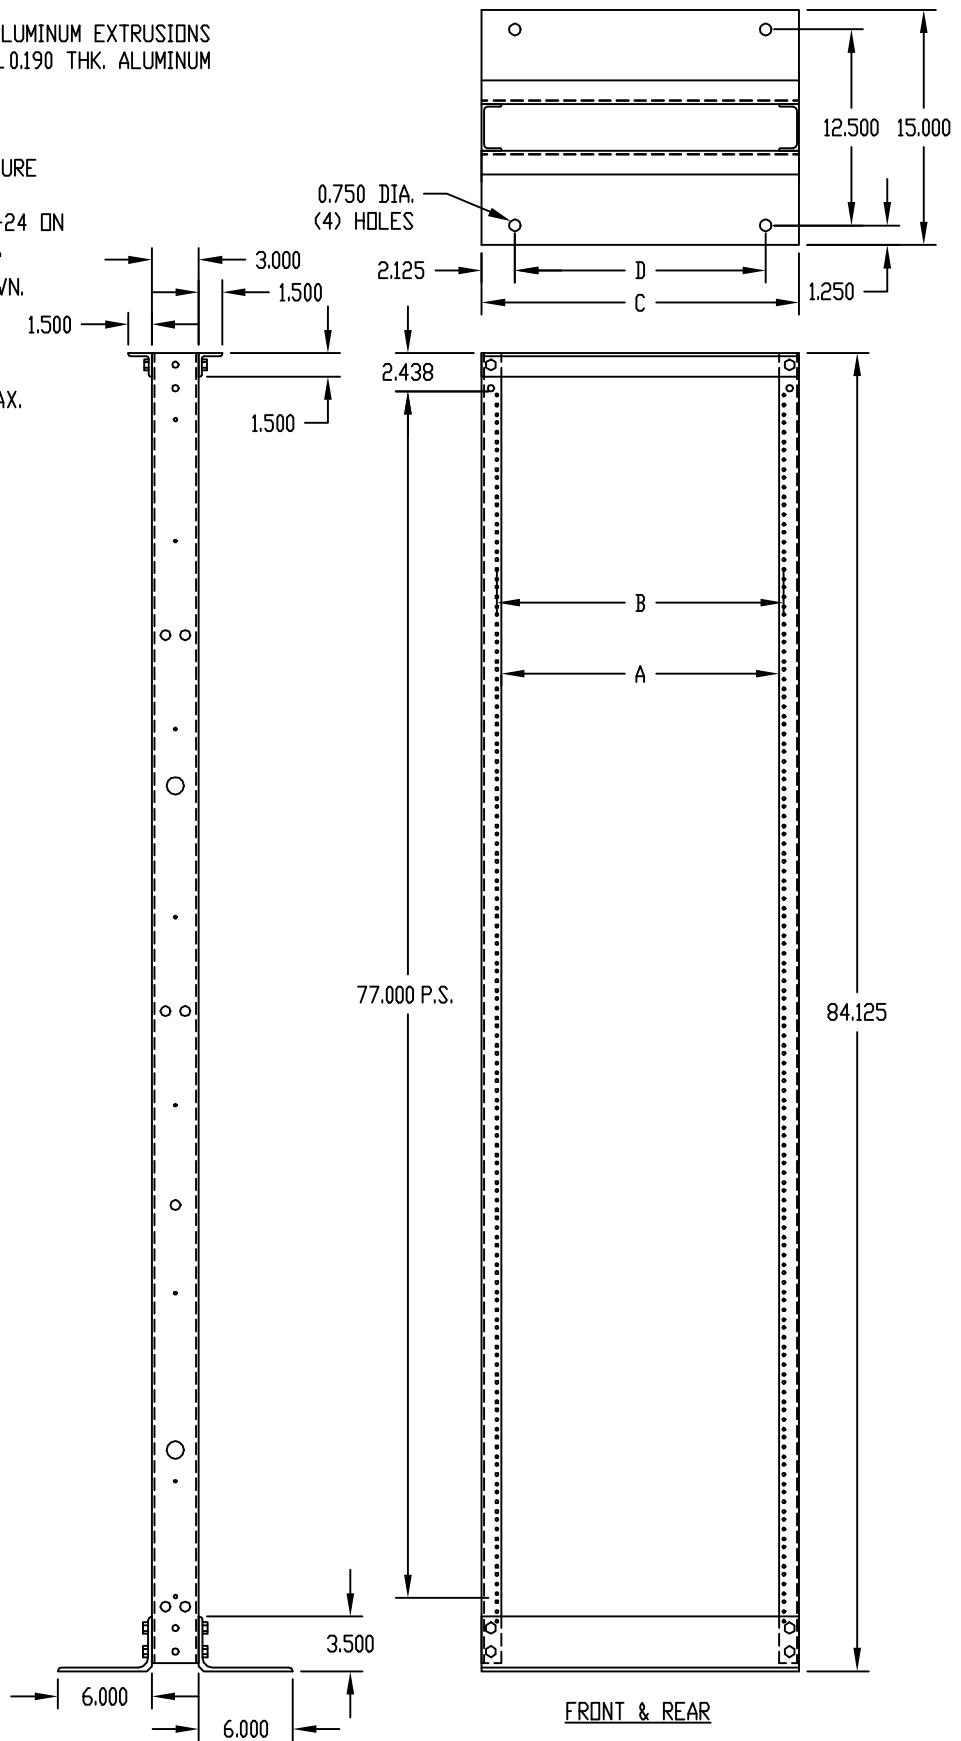

PART NAME

ALUMINUM RELAY RACK

PART No.

ARR-1272-NF & ARR-1272-BT  
ARR-1294 NF & ARR-1294-BT

**MATERIAL:**

BASE & TOP ANGLES — ALUMINUM EXTRUSIONS  
UPRIGHTS — 0.190 THK. ALUMINUM

**FINISH:**

(SUFFIX -NF) NATURAL  
(SUFFIX -BT) BLACK TEXTURE

UPRIGHTS ARE TAPPED #12-24 DN  
E.I.A. UNIVERSAL SPACING.

UNIT SHIPPED KNOCKED DOWN.

LOAD RATING: 1000 LBS. MAX.

PART NO.	PANEL SPACE	OVERALL HEIGHT	A	B	C	D
ARR-1272-NF	77.000	84.125	17.752	18.312	20.250	16.000
ARR-1272-BT	77.000	84.125	17.752	18.312	20.250	16.000
ARR-1294-NF	77.000	84.125	21.752	22.312	24.250	20.000
ARR-1294-BT	77.000	84.125	21.752	22.312	24.250	20.000