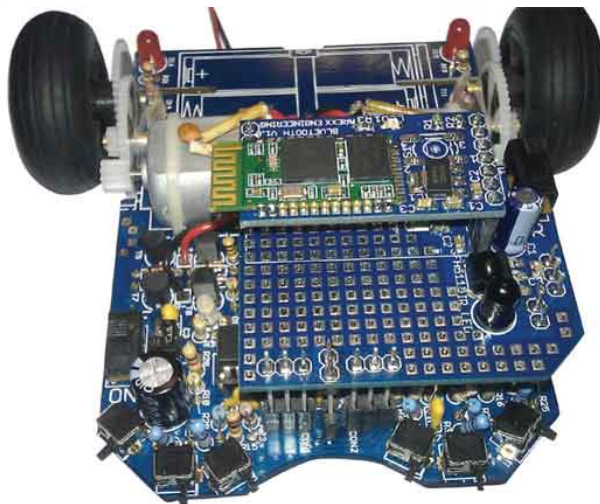

# ARX-BT3

## Bluetooth Compatible Kit

ASURO with BT3

### BT3 Capabilities:

Read and transfer data to and from a PC or Android phone

Cruise around via Android phone control