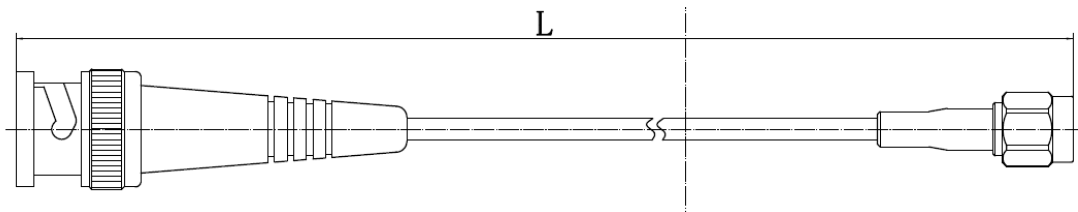

# BU-4150028-@

(Cable Assembly Coaxial BNC to SMA Male to Male RG-316)

Mueller Electric Company  
2850 Gilchrist Rd. Bld 5A  
Akron, OH 44305

[www.muellerelectric.com](http://www.muellerelectric.com)

Toll Free: 800.955.2629  
Phone: 330.780.2525  
Fax: 330.780.2524

## Electrical Ratings

Electrical ratings of a cable assembly are determined by the limiting connector type and cable size.

Connector	Cable	Connector Impedance (Ohms)	Frequency (GHz)	VSWR	Working Voltage (At Sea Level)
BNC/SMA	RG-316	50	0-3	1.4 MAX	335V

## Product Attributes

Gender	Male to Male
Style	BNC to SMA
1st Connector	BNC Male Plug
2nd Connector	Gold Plated SMA Male Plug
Features	Shielded
Operating Temperature	-65°C (-85°F) to 150°C (302°F)
BU-4150028006	6" (152.40 mm)
BU-4150028012	12" (304.8 mm)
BU-4150028024	24" (609.6 mm)
BU-4150028036	36" (914.4 mm)
BU-4150028048	48" (1219.2 mm)
RoHS 3 Compliant	