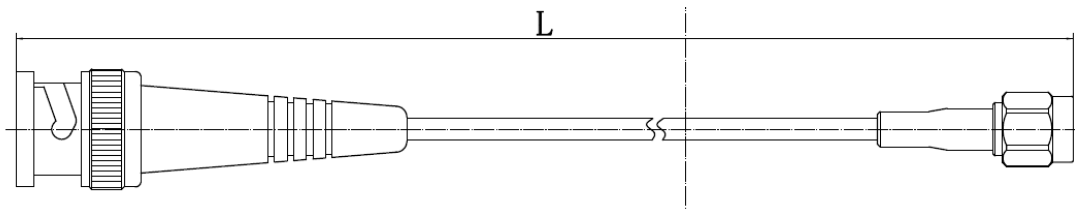

# BU-4150028-@

(Cable Assembly Coaxial BNC to SMA Male to Male RG-316)

Mueller Electric Company  
2850 Gilchrist Rd. Bld 5A  
Akron, OH 44305

[www.muellerelectric.com](http://www.muellerelectric.com)

Toll Free: 800.955.2629  
Phone: 330.780.2525  
Fax: 330.780.2524

## Electrical Ratings

Electrical ratings of a cable assembly are determined by the limiting connector type and cable size.

Connector	Cable	Connector Impedance (Ohms)	Frequency (GHz)	VSWR	Working Voltage (At Sea Level)
BNC/SMA	RG-316	50	0-3	1.4 MAX	335V

## Product Attributes

Gender	Male to Male
Style	BNC to SMA
1st Connector	BNC Male Plug
2nd Connector	Gold Plated SMA Male Plug
Features	Shielded
Operating Temperature	-65°C (-85°F) to 150°C (302°F)
BU-4150028006	6" (152.40 mm)
BU-4150028012	12" (304.8 mm)
BU-4150028024	24" (609.6 mm)
BU-4150028036	36" (914.4 mm)
BU-4150028048	48" (1219.2 mm)
RoHS 3 Compliant	