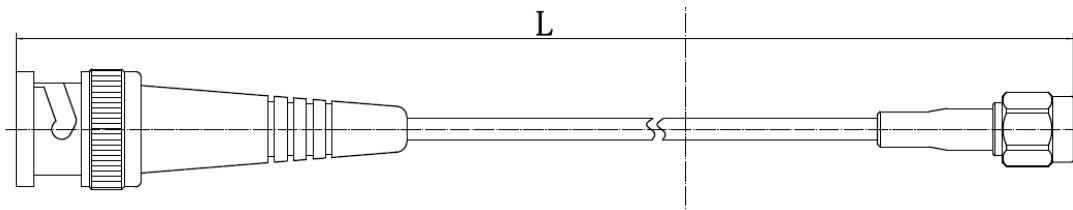

BU-4150028-@

(Cable Assembly Coaxial BNC to SMA Male to Male RG-316)

Mueller Electric Company
2850 Gilchrist Rd. Bld 5A
Akron, OH 44305

www.muellerelectric.com

Toll Free: 800.955.2629
Phone: 330.780.2525
Fax: 330.780.2524

Electrical Ratings

Electrical ratings of a cable assembly are determined by the limiting connector type and cable size.

Connector	Cable	Connector Impedance (Ohms)	Frequency (GHz)	VSWR	Working Voltage (At Sea Level)
BNC/SMA	RG-316	50	0-3	1.4 MAX	335V

Product Attributes

Gender	Male to Male
Style	BNC to SMA
1st Connector	BNC Male Plug
2nd Connector	Gold Plated SMA Male Plug
Features	Shielded
Operating Temperature	-65°C (-85°F) to 150°C (302°F)
BU-4150028006	6" (152.40 mm)
BU-4150028012	12" (304.8 mm)
BU-4150028024	24" (609.6 mm)
BU-4150028036	36" (914.4 mm)
BU-4150028048	48" (1219.2 mm)
RoHS 3 Compliant	