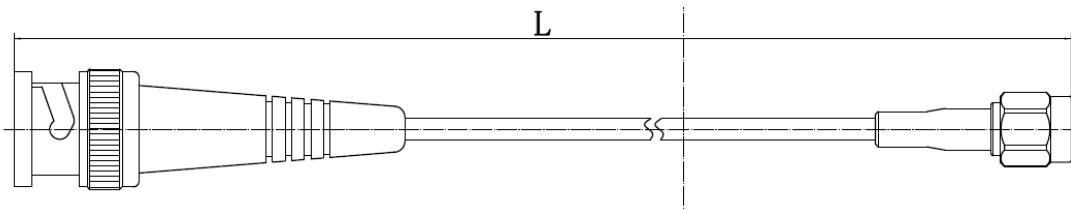

BU-4150028-@

(Cable Assembly Coaxial BNC to SMA Male to Male RG-316)

Mueller Electric Company
2850 Gilchrist Rd. Bld 5A
Akron, OH 44305

www.muellerelectric.com

Toll Free: 800.955.2629
Phone: 330.780.2525
Fax: 330.780.2524

Electrical Ratings

Electrical ratings of a cable assembly are determined by the limiting connector type and cable size.

Connector	Cable	Connector Impedance (Ohms)	Frequency (GHz)	VSWR	Working Voltage (At Sea Level)
BNC/SMA	RG-316	50	0-3	1.4 MAX	335V

Product Attributes

Gender	Male to Male
Style	BNC to SMA
1st Connector	BNC Male Plug
2nd Connector	Gold Plated SMA Male Plug
Features	Shielded
Operating Temperature	-65°C (-85°F) to 150°C (302°F)
BU-4150028006	6" (152.40 mm)
BU-4150028012	12" (304.8 mm)
BU-4150028024	24" (609.6 mm)
BU-4150028036	36" (914.4 mm)
BU-4150028048	48" (1219.2 mm)
RoHS 3 Compliant	