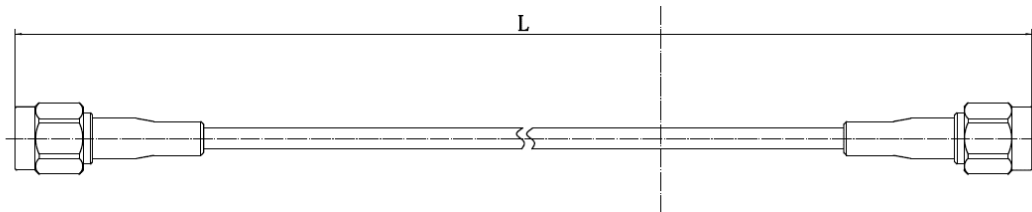

# BU-4150029-@

(Cable Assembly Coaxial SMA to SMA Male to Male RG-316)

Mueller Electric Company  
2850 Gilchrist Rd. Bld 5A  
Akron, OH 44305

[www.muellerelectric.com](http://www.muellerelectric.com)

Toll Free: 800.955.2629  
Phone: 330.780.2525  
Fax: 330.780.2524

## Electrical Ratings

Electrical ratings of a cable assembly are determined by the limiting connector type and cable size.

Connector	Cable	Connector Impedance (Ohms)	Frequency (GHz)	VSWR	Working Voltage (At Sea Level)
SMA	RG-316	50	0-3	1.3 MAX	335V

## Product Attributes

Gender	Male to Male
Style	SMA to SMA
1st Connector	Gold Plated SMA Male Plug
2nd Connector	Gold Plated SMA Male Plug
Features	Shielded
Operating Temperature	-65°C (-85°F) to 150°C (302°F)
BU-4150029006	6" (152.40 mm)
BU-4150029012	12" (304.8 mm)
BU-4150029024	24" (609.6 mm)
BU-4150029036	36" (914.4 mm)
BU-4150029048	48" (1219.2 mm)
RoHS 3 Compliant	