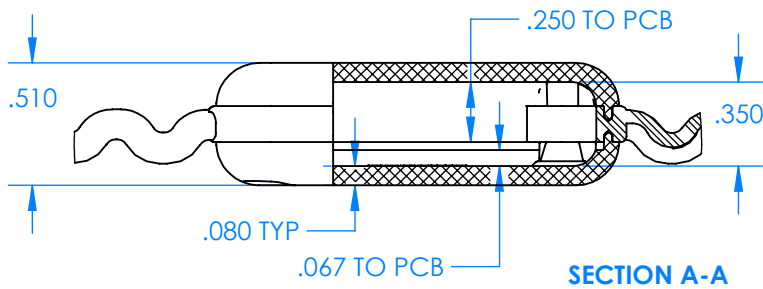

SERPAC BW20A-YY-AS-ZZ

Electronic Enclosures

Enclosure color (YY)

Top-Bottom combinations available

BK=black
 CL=clear
 TRGY=translucent gray
 TRRD=translucent red

Strap color (ZZ)

BK=black
 BL=blue
 GM=gunmetal
 NG=neon green
 NO=neon orange
 OR=orange
 YL=yellow
 WH=white

| PN | Description |
|-------|--------------------------------------------------|
| 5510A | (1) BW2A Top style A |
| 5511A | (1) BW2A Bottom style A |
| 5517A | (1) BW2AS Small Strap style A |
| 6002 | (4) #2 X 3/8" PH HD screw. TORQUE 35-60 in-oz |