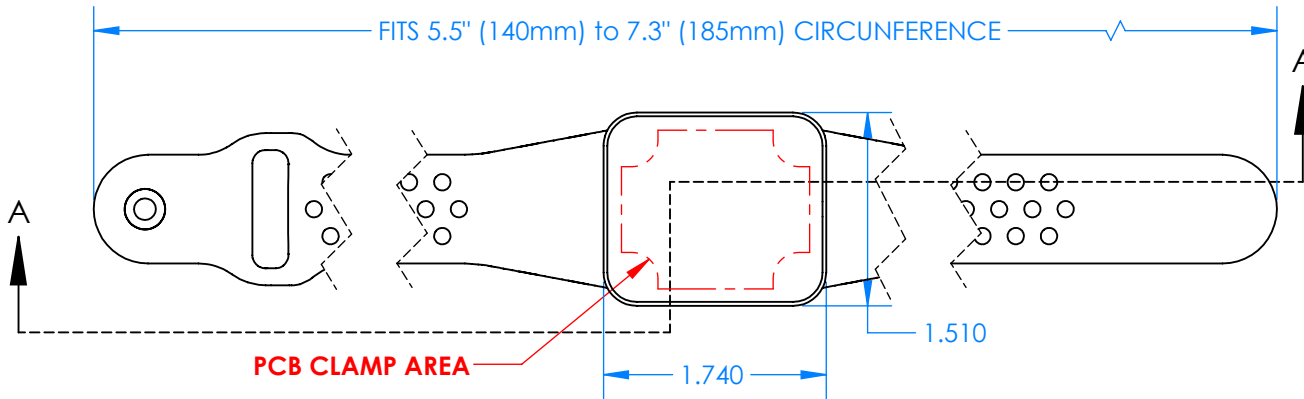

SERPAC BW20A-YY-AS-ZZ

Electronic Enclosures

Enclosure color (YY)

Top-Bottom combinations available

BK=black
 CL=clear
 TRGY=translucent gray
 TRRD=translucent red

Strap color (ZZ)

BK=black
 BL=blue
 GM=gunmetal
 NG=neon green
 NO=neon orange
 OR=orange
 YL=yellow
 WH=white

| PN | Description |
|-------|--------------------------------------------------|
| 5510A | (1) BW2A Top style A |
| 5511A | (1) BW2A Bottom style A |
| 5517A | (1) BW2AS Small Strap style A |
| 6002 | (4) #2 X 3/8" PH HD screw. TORQUE 35-60 in-oz |