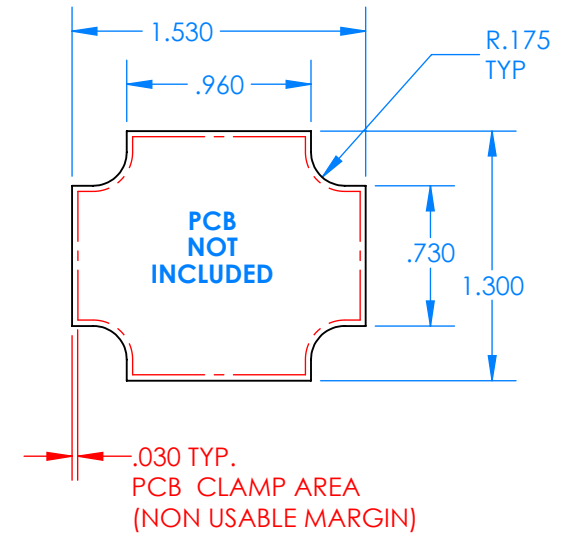

SERPAC BW20A-YY-AS-ZZ

Electronic Enclosures

Enclosure color (YY)

Top-Bottom combinations available

BK=black
 CL=clear
 TRGY=translucent gray
 TRRD=translucent red

Strap color (ZZ)

BK=black
 BL=blue
 GM=gunmetal
 NG=neon green
 NO=neon orange
 OR=orange
 YL=yellow
 WH=white

| PN | Description |
|-------|--------------------------------------------------|
| 5510A | (1) BW2A Top style A |
| 5511A | (1) BW2A Bottom style A |
| 5517A | (1) BW2AS Small Strap style A |
| 6002 | (4) #2 X 3/8" PH HD screw. TORQUE 35-60 in-oz |

Watertight enclosure meets or exceeds:
IP67
NEMA 4X, 12, 13