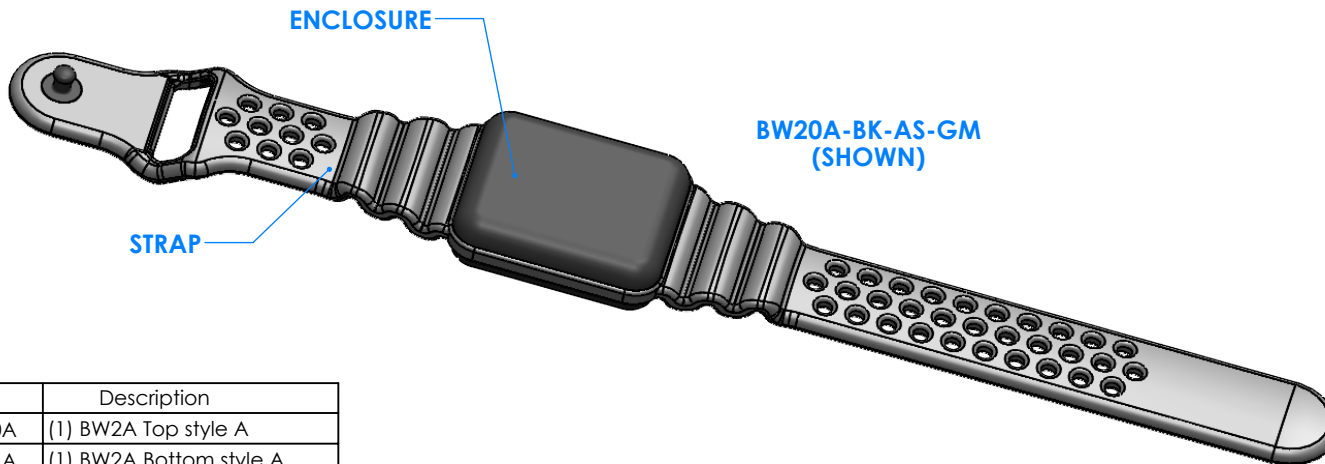

SERPAC BW20A-YY-AS-ZZ

Electronic Enclosures

Enclosure color (YY)

Top-Bottom combinations available

BK=black
 CL=clear
 TRGY=translucent gray
 TRRD=translucent red

Strap color (ZZ)

BK=black
 BL=blue
 GM=gunmetal
 NG=neon green
 NO=neon orange
 OR=orange
 YL=yellow
 WH=white

| PN | Description |
|-------|--------------------------------------------------|
| 5510A | (1) BW2A Top style A |
| 5511A | (1) BW2A Bottom style A |
| 5517A | (1) BW2AS Small Strap style A |
| 6002 | (4) #2 X 3/8" PH HD screw. TORQUE 35-60 in-oz |