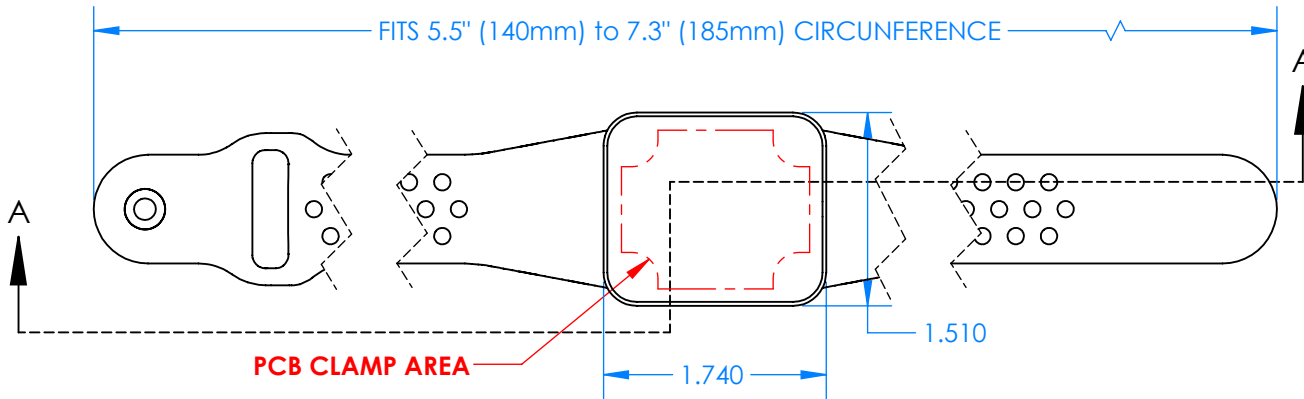

SERPAC BW20A-YY-AS-ZZ

Electronic Enclosures

Enclosure color (YY)

Top-Bottom combinations available

BK=black
 CL=clear
 TRGY=translucent gray
 TRRD=translucent red

Strap color (ZZ)

BK=black
 BL=blue
 GM=gunmetal
 NG=neon green
 NO=neon orange
 OR=orange
 YL=yellow
 WH=white

PN	Description
5510A	(1) BW2A Top style A
5511A	(1) BW2A Bottom style A
5517A	(1) BW2AS Small Strap style A
6002	(4) #2 X 3/8" PH HD screw. TORQUE 35-60 in-oz

Watertight enclosure meets or exceeds:
IP67
NEMA 4X, 12, 13