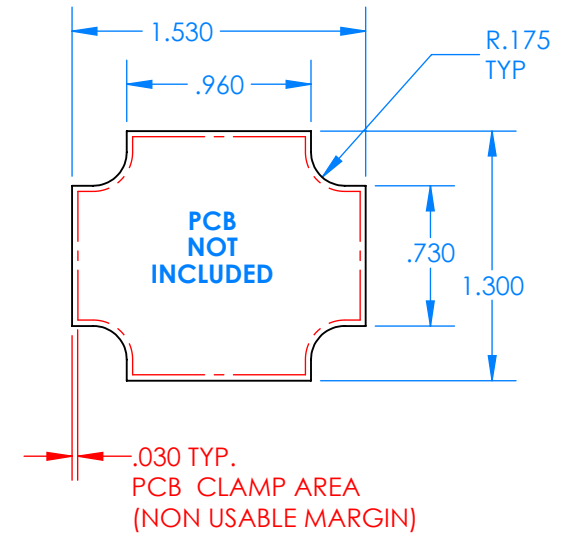

SERPAC BW20A-YY-AS-ZZ

Electronic Enclosures

Enclosure color (YY)

Top-Bottom combinations available

BK=black
 CL=clear
 TRGY=translucent gray
 TRRD=translucent red

Strap color (ZZ)

BK=black
 BL=blue
 GM=gunmetal
 NG=neon green
 NO=neon orange
 OR=orange
 YL=yellow
 WH=white

PN	Description
5510A	(1) BW2A Top style A
5511A	(1) BW2A Bottom style A
5517A	(1) BW2AS Small Strap style A
6002	(4) #2 X 3/8" PH HD screw. TORQUE 35-60 in-oz

Watertight enclosure meets or exceeds:
IP67
NEMA 4X, 12, 13