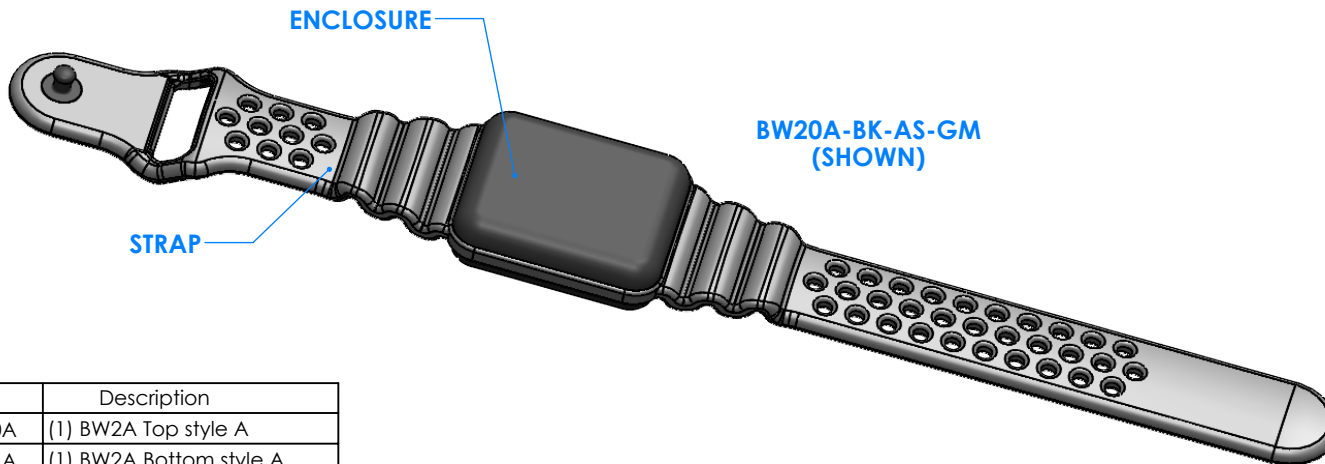

SERPAC BW20A-YY-AS-ZZ

Electronic Enclosures

Enclosure color (YY)

Top-Bottom combinations available

BK=black
 CL=clear
 TRGY=translucent gray
 TRRD=translucent red

Strap color (ZZ)

BK=black
 BL=blue
 GM=gunmetal
 NG=neon green
 NO=neon orange
 OR=orange
 YL=yellow
 WH=white

PN	Description
5510A	(1) BW2A Top style A
5511A	(1) BW2A Bottom style A
5517A	(1) BW2AS Small Strap style A
6002	(4) #2 X 3/8" PH HD screw. TORQUE 35-60 in-oz

Watertight enclosure meets or exceeds:
IP67
NEMA 4X, 12, 13