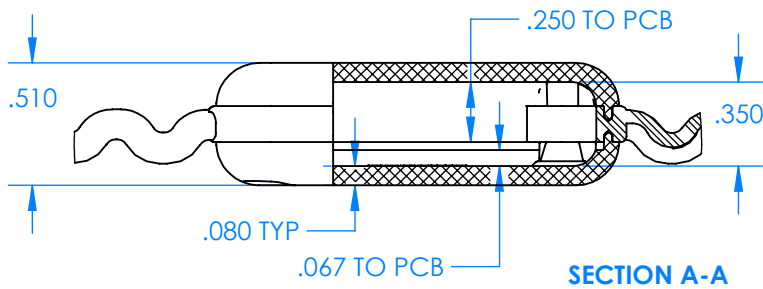

SERPAC BW20A-YY-AS-ZZ

Electronic Enclosures

Enclosure color (YY)

Top-Bottom combinations available

BK=black
 CL=clear
 TRGY=translucent gray
 TRRD=translucent red

Strap color (ZZ)

BK=black
 BL=blue
 GM=gunmetal
 NG=neon green
 NO=neon orange
 OR=orange
 YL=yellow
 WH=white

PN	Description
5510A	(1) BW2A Top style A
5511A	(1) BW2A Bottom style A
5517A	(1) BW2AS Small Strap style A
6002	(4) #2 X 3/8" PH HD screw. TORQUE 35-60 in-oz

Watertight enclosure meets or exceeds:
IP67
NEMA 4X, 12, 13