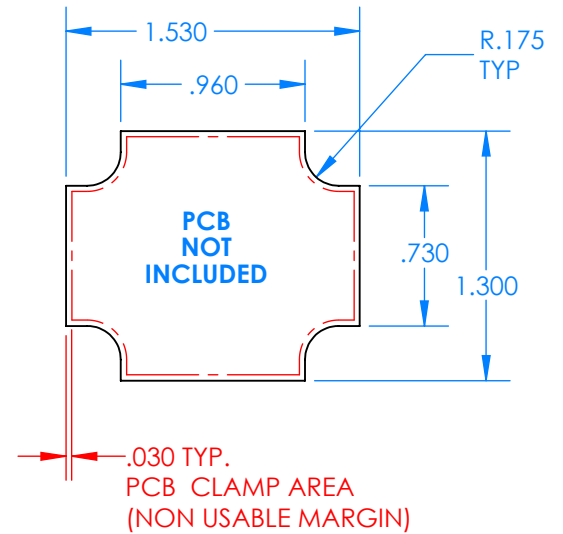

SERPAC BW20A-YY-AS-ZZ

Electronic Enclosures

PCB CLAMP AREA

SECTION A-A

BW20A-BK-AS-GM (SHOWN)

Enclosure color (YY)

Top-Bottom combinations available

- BK=black
- CL=clear
- TRGY=translucent gray
- TRRD=translucent red

Strap color (ZZ)

- BK=black
- BL=blue
- GM=gunmetal
- NG=neon green
- NO=neon orange
- OR=orange
- YL=yellow
- WH=white

PN	Description
5510A	(1) BW2A Top style A
5511A	(1) BW2A Bottom style A
5517A	(1) BW2AS Small Strap style A
6002	(4) #2 X 3/8" PH HD screw. TORQUE 35-60 in-oz

Watertight enclosure meets or exceeds:
IP67
NEMA 4X, 12, 13