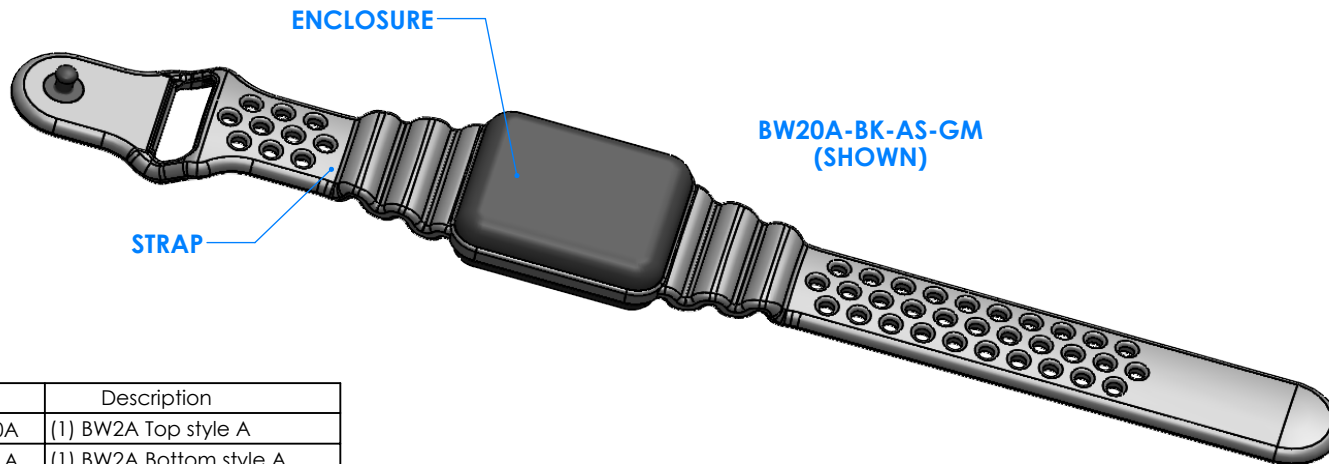

SERPAC BW20A-YY-AS-ZZ

Electronic Enclosures

PCB CLAMP AREA

SECTION A-A

BW20A-BK-AS-GM (SHOWN)

Enclosure color (YY)

Top-Bottom combinations available

- BK=black
- CL=clear
- TRGY=translucent gray
- TRRD=translucent red

Strap color (ZZ)

- BK=black
- BL=blue
- GM=gunmetal
- NG=neon green
- NO=neon orange
- OR=orange
- YL=yellow
- WH=white

PN	Description
5510A	(1) BW2A Top style A
5511A	(1) BW2A Bottom style A
5517A	(1) BW2AS Small Strap style A
6002	(4) #2 X 3/8" PH HD screw. TORQUE 35-60 in-oz