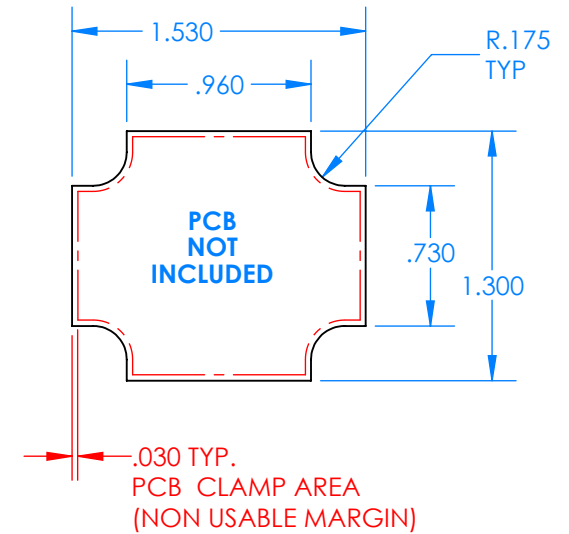

SERPAC BW20A-YY-AS-ZZ

Electronic Enclosures

Enclosure color (YY)

Top-Bottom combinations available

BK=black
 CL=clear
 TRGY=translucent gray
 TRRD=translucent red

Strap color (ZZ)

BK=black
 BL=blue
 GM=gunmetal
 NG=neon green
 NO=neon orange
 OR=orange
 YL=yellow
 WH=white

PN	Description
5510A	(1) BW2A Top style A
5511A	(1) BW2A Bottom style A
5517A	(1) BW2AS Small Strap style A
6002	(4) #2 X 3/8" PH HD screw. TORQUE 35-60 in-oz

Watertight enclosure meets or exceeds:
IP67
NEMA 4X, 12, 13