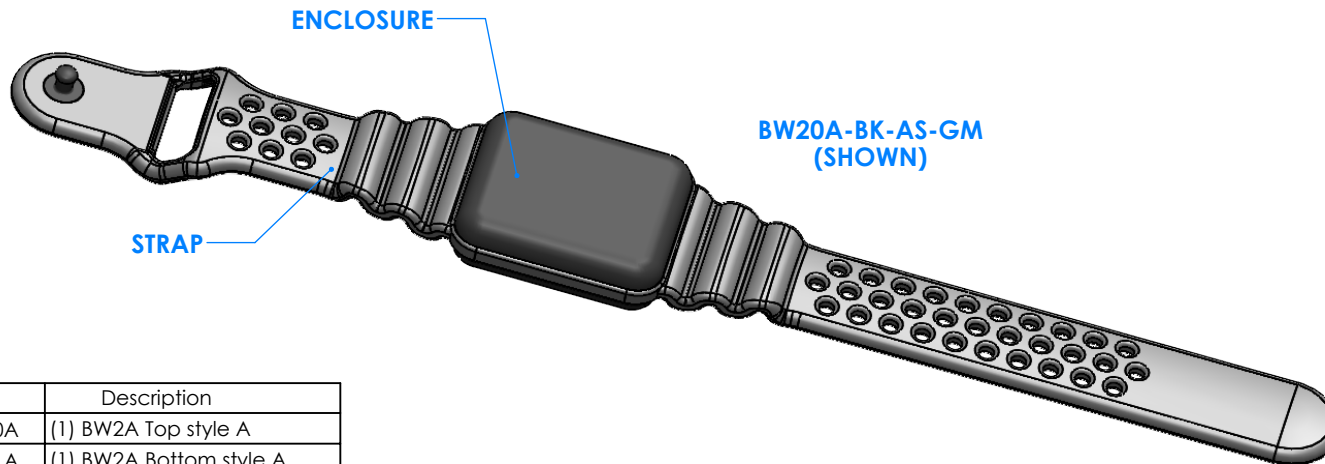

SERPAC BW20A-YY-AS-ZZ

Electronic Enclosures

Enclosure color (YY)

Top-Bottom combinations available

BK=black
 CL=clear
 TRGY=translucent gray
 TRRD=translucent red

Strap color (ZZ)

BK=black
 BL=blue
 GM=gunmetal
 NG=neon green
 NO=neon orange
 OR=orange
 YL=yellow
 WH=white

PN	Description
5510A	(1) BW2A Top style A
5511A	(1) BW2A Bottom style A
5517A	(1) BW2AS Small Strap style A
6002	(4) #2 X 3/8" PH HD screw. TORQUE 35-60 in-oz

Watertight enclosure meets or exceeds:
IP67
NEMA 4X, 12, 13