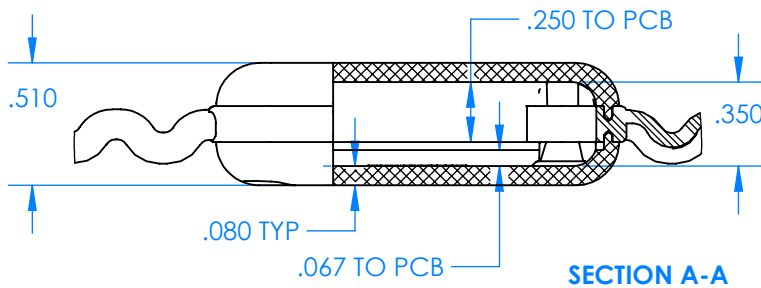

SERPAC BW20A-YY-AS-ZZ

Electronic Enclosures

Enclosure color (YY)

Top-Bottom combinations available

BK=black
 CL=clear
 TRGY=translucent gray
 TRRD=translucent red

Strap color (ZZ)

BK=black
 BL=blue
 GM=gunmetal
 NG=neon green
 NO=neon orange
 OR=orange
 YL=yellow
 WH=white

PN	Description
5510A	(1) BW2A Top style A
5511A	(1) BW2A Bottom style A
5517A	(1) BW2AS Small Strap style A
6002	(4) #2 X 3/8" PH HD screw. TORQUE 35-60 in-oz

Watertight enclosure meets or exceeds:
IP67
NEMA 4X, 12, 13