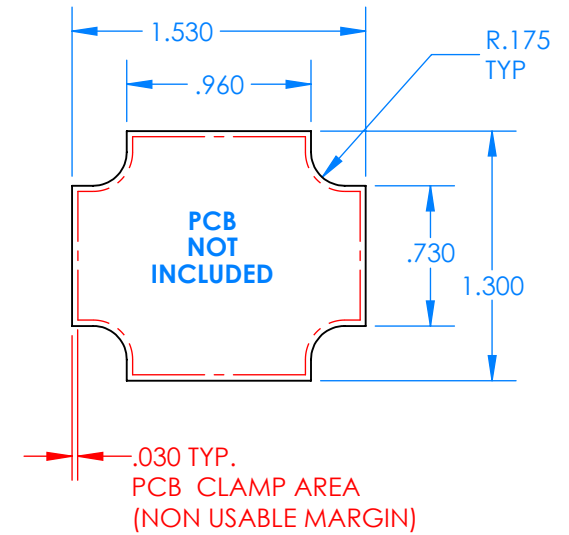

# SERPAC BW20A-YY-AS-ZZ

Electronic Enclosures

## Enclosure color (YY)

### Top-Bottom combinations available

BK=black  
 CL=clear  
 TRGY=translucent gray  
 TRRD=translucent red

## Strap color (ZZ)

BK=black  
 BL=blue  
 GM=gunmetal  
 NG=neon green  
 NO=neon orange  
 OR=orange  
 YL=yellow  
 WH=white

PN	Description
5510A	(1) BW2A Top style A
5511A	(1) BW2A Bottom style A
5517A	(1) BW2AS Small Strap style A
6002	(4) #2 X 3/8" PH HD screw. TORQUE 35-60 in-oz