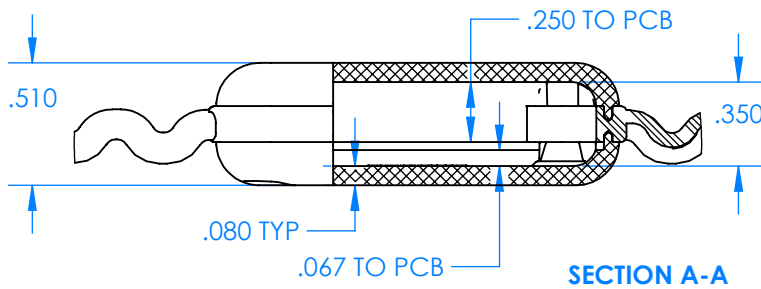

## Enclosure color (YY)

### Top-Bottom combinations available

BK=black  
 CL=clear  
 TRGY=translucent gray  
 TRRD=translucent red

## Strap color (ZZ)

BK=black  
 BL=blue  
 GM=gunmetal  
 NG=neon green  
 NO=neon orange  
 OR=orange  
 YL=yellow  
 WH=white

PN	Description
5510A	(1) BW2A Top style A
5511A	(1) BW2A Bottom style A
5517A	(1) BW2AS Small Strap style A
6002	(4) #2 X 3/8" PH HD screw. TORQUE 35-60 in-oz