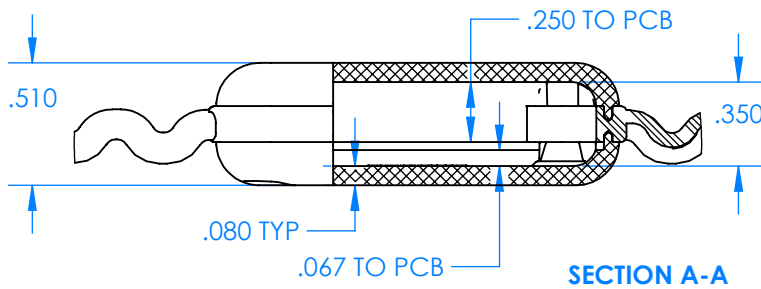

SERPAC BW20A-YY-AS-ZZ

Electronic Enclosures

Enclosure color (YY)

Top-Bottom combinations available

BK=black
 CL=clear
 TRGY=translucent gray
 TRRD=translucent red

Strap color (ZZ)

BK=black
 BL=blue
 GM=gunmetal
 NG=neon green
 NO=neon orange
 OR=orange
 YL=yellow
 WH=white

PN	Description
5510A	(1) BW2A Top style A
5511A	(1) BW2A Bottom style A
5517A	(1) BW2AS Small Strap style A
6002	(4) #2 X 3/8" PH HD screw. TORQUE 35-60 in-oz

Watertight enclosure meets or exceeds:
IP67
NEMA 4X, 12, 13