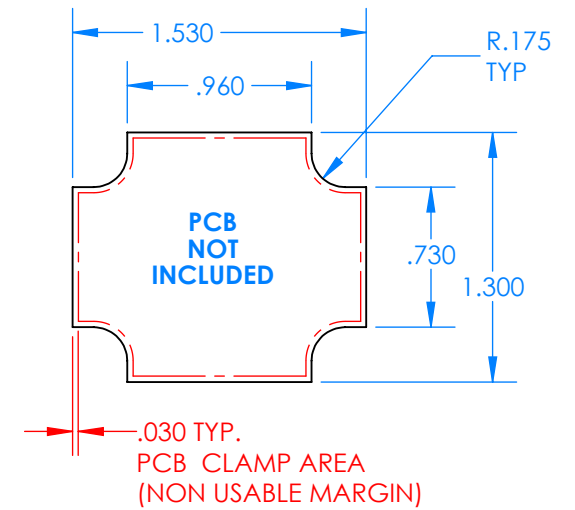

SERPAC BW21A-YY-AS-ZZ

Electronic Enclosures

Enclosure color (YY)

Top-Bottom combinations available

BK=black
CL=clear
TRGY=translucent gray
TRRD=translucent red

Strap color (ZZ)

BK=black
BL=blue
GM=gunmetal
NG=neon green
NO=neon orange
OR=orange
YL=yellow
WH=white

PN	Description
5512A	(1) BW2B Top style A
5511A	(1) BW2A Bottom style A
5517A	(1) BW2AS Small Strap style A
6002	(4) #2 X 3/8" PH HD screw. TORQUE 35-60 in-oz

Watertight enclosure meets or exceeds:
IP67
NEMA 4X, 12, 13