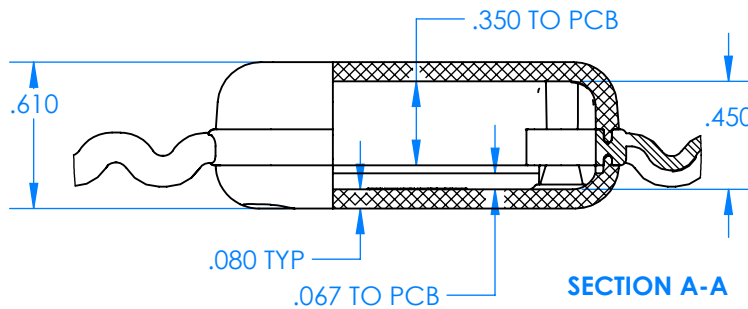

SERPAC BW21A-YY-AS-ZZ

Electronic Enclosures

Enclosure color (YY)

Top-Bottom combinations available

BK=black
CL=clear
TRGY=translucent gray
TRRD=translucent red

Strap color (ZZ)

BK=black
BL=blue
GM=gunmetal
NG=neon green
NO=neon orange
OR=orange
YL=yellow
WH=white

PN	Description
5512A	(1) BW2B Top style A
5511A	(1) BW2A Bottom style A
5517A	(1) BW2AS Small Strap style A
6002	(4) #2 X 3/8" PH HD screw. TORQUE 35-60 in-oz

Watertight enclosure meets or exceeds:
IP67
NEMA 4X, 12, 13