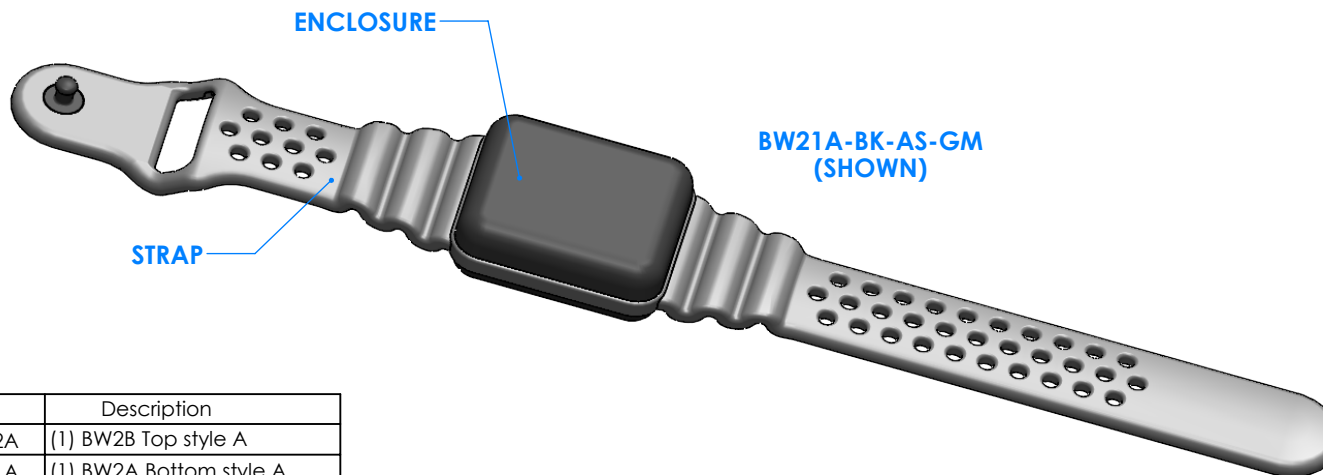

SERPAC BW21A-YY-AS-ZZ

Electronic Enclosures

Enclosure color (YY)

Top-Bottom combinations available

BK=black
CL=clear
TRGY=translucent gray
TRRD=translucent red

Strap color (ZZ)

BK=black
BL=blue
GM=gunmetal
NG=neon green
NO=neon orange
OR=orange
YL=yellow
WH=white

PN	Description
5512A	(1) BW2B Top style A
5511A	(1) BW2A Bottom style A
5517A	(1) BW2AS Small Strap style A
6002	(4) #2 X 3/8" PH HD screw. TORQUE 35-60 in-oz

Watertight enclosure meets or exceeds:
IP67
NEMA 4X, 12, 13