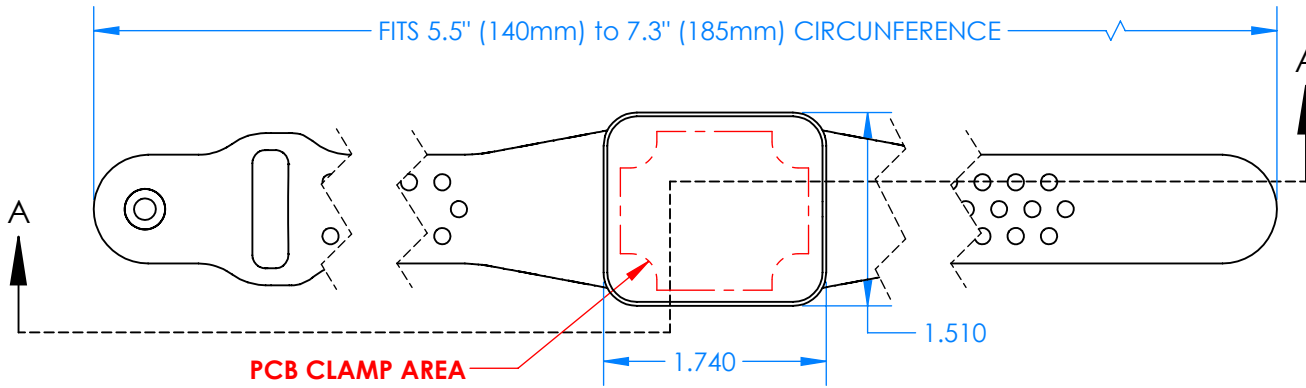

SERPAC BW21A-YY-AS-ZZ

Electronic Enclosures

Enclosure color (YY)

Top-Bottom combinations available

BK=black
CL=clear
TRGY=translucent gray
TRRD=translucent red

Strap color (ZZ)

BK=black
BL=blue
GM=gunmetal
NG=neon green
NO=neon orange
OR=orange
YL=yellow
WH=white

PN	Description
5512A	(1) BW2B Top style A
5511A	(1) BW2A Bottom style A
5517A	(1) BW2AS Small Strap style A
6002	(4) #2 X 3/8" PH HD screw. TORQUE 35-60 in-oz

Watertight enclosure meets or exceeds:
IP67
NEMA 4X, 12, 13