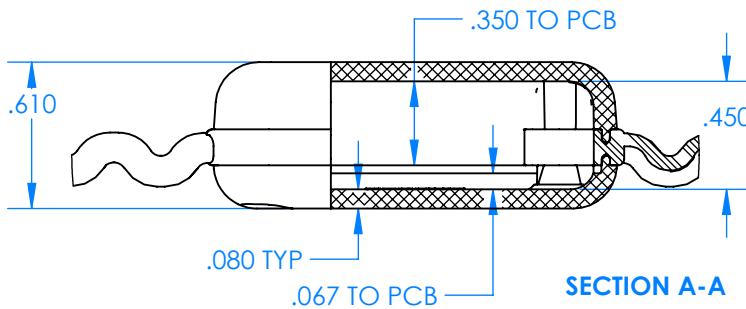

SERPAC BW21A-YY-AS-ZZ

Electronic Enclosures

Enclosure color (YY)

Top-Bottom combinations available

- BK=black
- CL=clear
- TRGY=translucent gray
- TRRD=translucent red