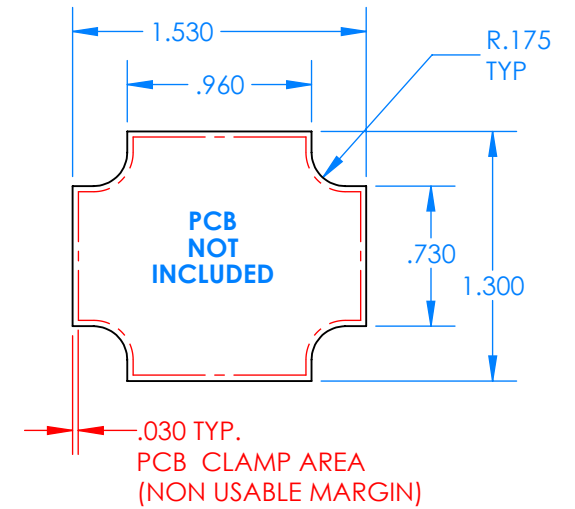

# SERPAC BW21A-YY-AS-ZZ

Electronic Enclosures

### Enclosure color (YY)

#### Top-Bottom combinations available

- BK=black
- CL=clear
- TRGY=translucent gray
- TRRD=translucent red

### Strap color (ZZ)

- BK=black
- BL=blue
- GM=gunmetal
- NG=neon green
- NO=neon orange
- OR=orange
- YL=yellow
- WH=white

PN	Description
5512A	(1) BW2B Top style A
5511A	(1) BW2A Bottom style A
5517A	(1) BW2AS Small Strap style A
6002	(4) #2 X 3/8" PH HD screw. TORQUE 35-60 in-oz