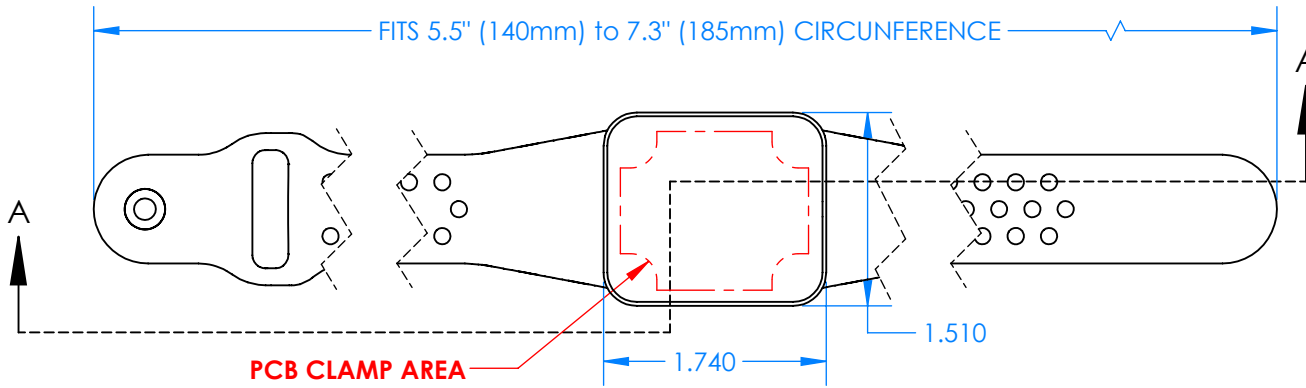

### Enclosure color (YY)

#### Top-Bottom combinations available

- BK=black
- CL=clear
- TRGY=translucent gray
- TRRD=translucent red

### Strap color (ZZ)

- BK=black
- BL=blue
- GM=gunmetal
- NG=neon green
- NO=neon orange
- OR=orange
- YL=yellow
- WH=white

PN	Description
5512A	(1) BW2B Top style A
5511A	(1) BW2A Bottom style A
5517A	(1) BW2AS Small Strap style A
6002	(4) #2 X 3/8" PH HD screw. TORQUE 35-60 in-oz