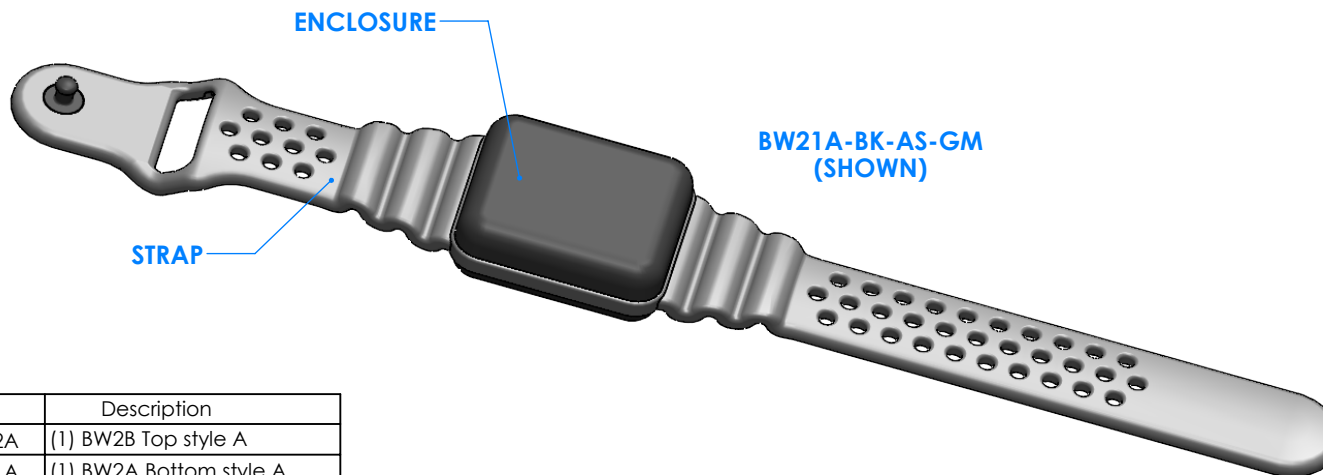

### Enclosure color (YY)

#### Top-Bottom combinations available

- BK=black
- CL=clear
- TRGY=translucent gray
- TRRD=translucent red

### Strap color (ZZ)

- BK=black
- BL=blue
- GM=gunmetal
- NG=neon green
- NO=neon orange
- OR=orange
- YL=yellow
- WH=white

PN	Description
5512A	(1) BW2B Top style A
5511A	(1) BW2A Bottom style A
5517A	(1) BW2AS Small Strap style A
6002	(4) #2 X 3/8" PH HD screw. TORQUE 35-60 in-oz