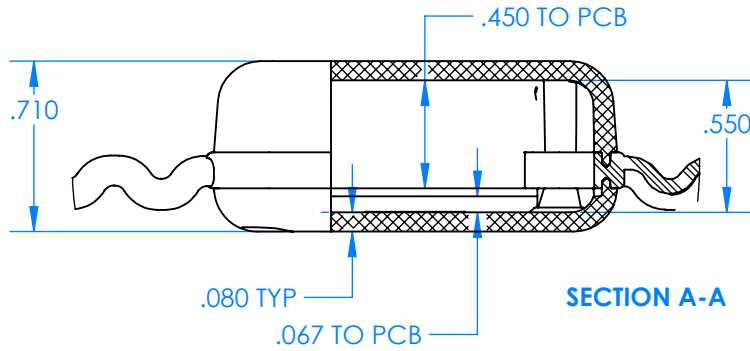

SERPAC BW22A-YY-AS-ZZ

Electronic Enclosures

Enclosure color (YY)
Top-Bottom combinations available
 BK=black
 CL=clear
 TRGY=translucent gray
 TRRD=translucent red

Strap color (ZZ)
 BK=black
 BL=blue
 GM=gunmetal
 NG=neon green
 NO=neon orange
 OR=orange
 YL=yellow
 WH=white

| PN | Description |
|-------|--|
| 5514A | (1) BW2C Top style A |
| 5511A | (1) BW2A Bottom style A |
| 5517A | (1) BW2AS Small Strap style A |
| 6002 | (4) #2 X 3/8" PH HD screw. TORQUE 35-60 in-oz |

Watertight enclosure meets or exceeds:
IP67
NEMA 4X, 12, 13