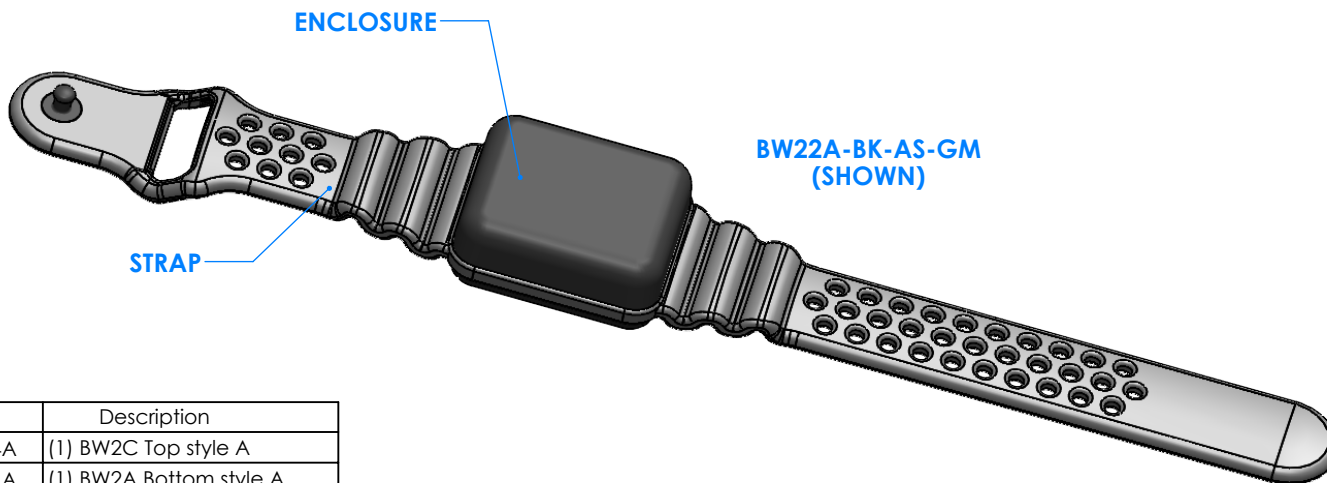

SERPAC BW22A-YY-AS-ZZ

Electronic Enclosures

Enclosure color (YY)
Top-Bottom combinations available
 BK=black
 CL=clear
 TRGY=translucent gray
 TRRD=translucent red

Strap color (ZZ)
 BK=black
 BL=blue
 GM=gunmetal
 NG=neon green
 NO=neon orange
 OR=orange
 YL=yellow
 WH=white

| PN | Description |
|-------|--|
| 5514A | (1) BW2C Top style A |
| 5511A | (1) BW2A Bottom style A |
| 5517A | (1) BW2AS Small Strap style A |
| 6002 | (4) #2 X 3/8" PH HD screw. TORQUE 35-60 in-oz |