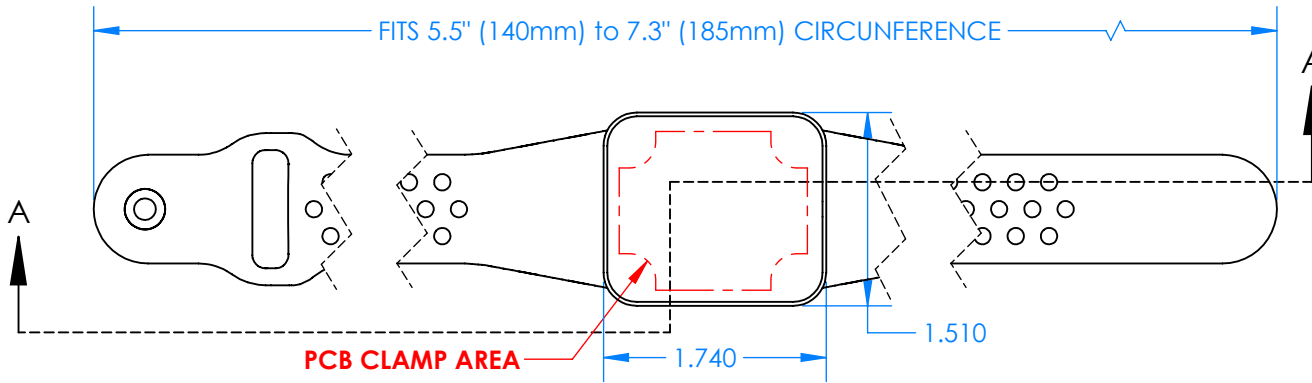

SERPAC BW22A-YY-AS-ZZ

Electronic Enclosures

Enclosure color (YY)
Top-Bottom combinations available
 BK=black
 CL=clear
 TRGY=translucent gray
 TRRD=translucent red

Strap color (ZZ)
 BK=black
 BL=blue
 GM=gunmetal
 NG=neon green
 NO=neon orange
 OR=orange
 YL=yellow
 WH=white

| PN | Description |
|-------|--|
| 5514A | (1) BW2C Top style A |
| 5511A | (1) BW2A Bottom style A |
| 5517A | (1) BW2AS Small Strap style A |
| 6002 | (4) #2 X 3/8" PH HD screw. TORQUE 35-60 in-oz |