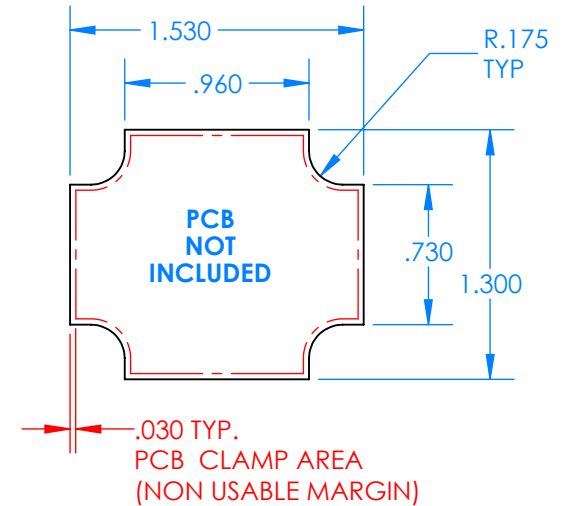

SERPAC BW22A-YY-AS-ZZ

Electronic Enclosures

Enclosure color (YY)
Top-Bottom combinations available
 BK=black
 CL=clear
 TRGY=translucent gray
 TRRD=translucent red

Strap color (ZZ)
 BK=black
 BL=blue
 GM=gunmetal
 NG=neon green
 NO=neon orange
 OR=orange
 YL=yellow
 WH=white

| PN | Description |
|-------|--|
| 5514A | (1) BW2C Top style A |
| 5511A | (1) BW2A Bottom style A |
| 5517A | (1) BW2AS Small Strap style A |
| 6002 | (4) #2 X 3/8" PH HD screw. TORQUE 35-60 in-oz |

Watertight enclosure meets or exceeds:
IP67
NEMA 4X, 12, 13