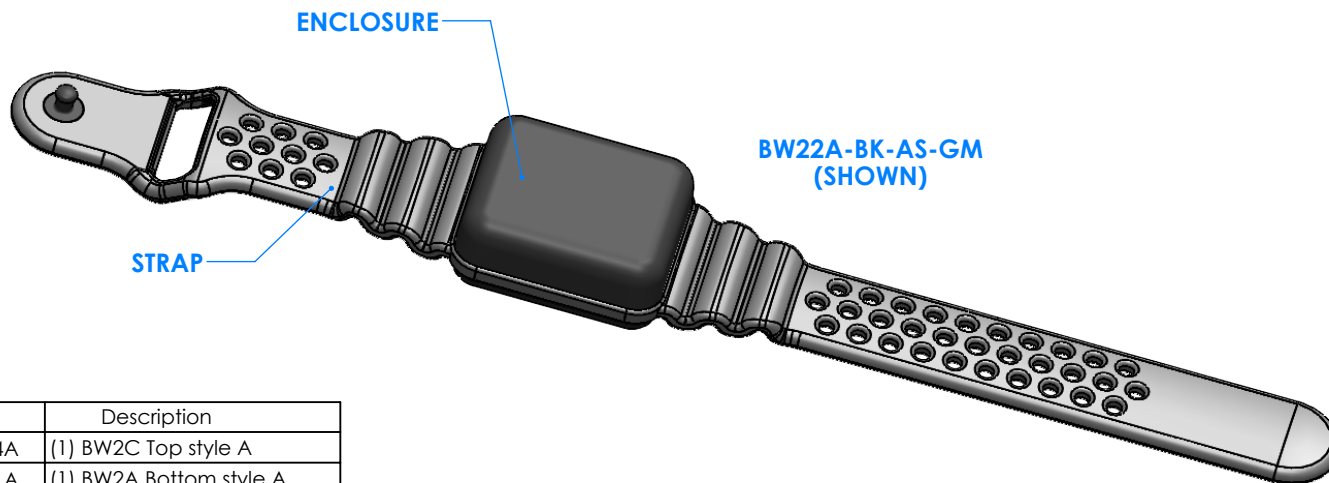

SERPAC BW22A-YY-AS-ZZ

Electronic Enclosures

Enclosure color (YY)

Top-Bottom combinations available

- BK=black
- CL=clear
- TRGY=translucent gray
- TRRD=translucent red

Strap color (ZZ)

- BK=black
- BL=blue
- GM=gunmetal
- NG=neon green
- NO=neon orange
- OR=orange
- YL=yellow
- WH=white

PN	Description
5514A	(1) BW2C Top style A
5511A	(1) BW2A Bottom style A
5517A	(1) BW2AS Small Strap style A
6002	(4) #2 X 3/8" PH HD screw. TORQUE 35-60 in-oz

Watertight enclosure meets or exceeds:
IP67
NEMA 4X, 12, 13