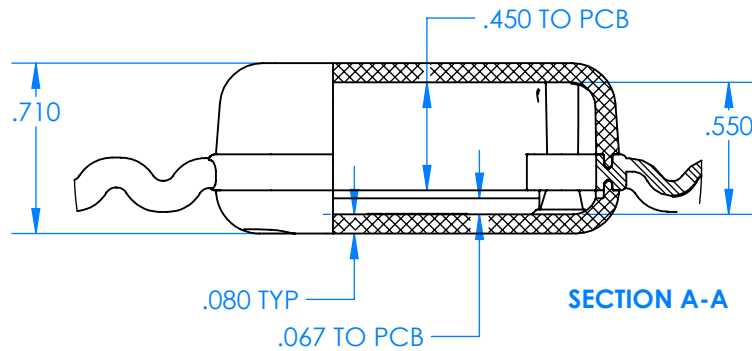

SERPAC BW22A-YY-AS-ZZ

Electronic Enclosures

Enclosure color (YY)

Top-Bottom combinations available

- BK=black
- CL=clear
- TRGY=translucent gray
- TRRD=translucent red

Strap color (ZZ)

- BK=black
- BL=blue
- GM=gunmetal
- NG=neon green
- NO=neon orange
- OR=orange
- YL=yellow
- WH=white

PN	Description
5514A	(1) BW2C Top style A
5511A	(1) BW2A Bottom style A
5517A	(1) BW2AS Small Strap style A
6002	(4) #2 X 3/8" PH HD screw. TORQUE 35-60 in-oz

Watertight enclosure meets or exceeds:
IP67
NEMA 4X, 12, 13