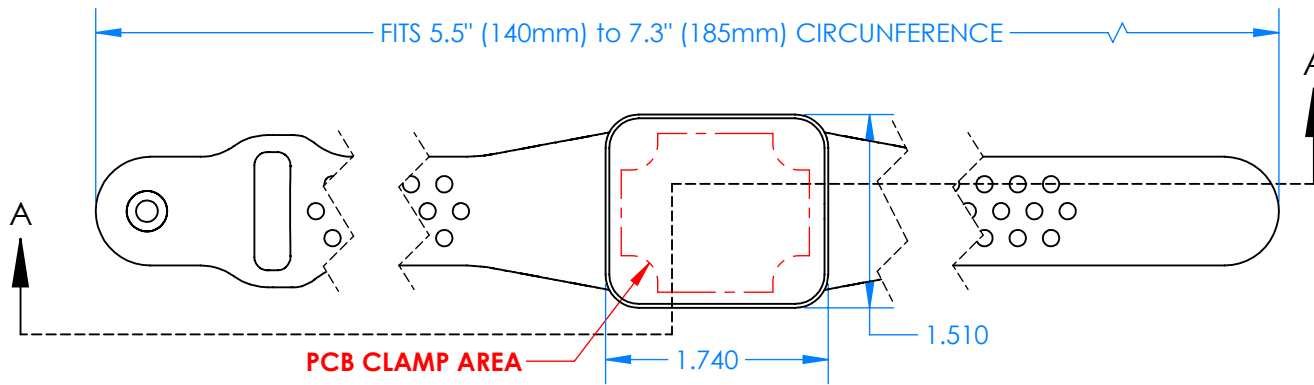

SERPAC BW22A-YY-AS-ZZ

Electronic Enclosures

Enclosure color (YY)

Top-Bottom combinations available

- BK=black
- CL=clear
- TRGY=translucent gray
- TRRD=translucent red

Strap color (ZZ)

- BK=black
- BL=blue
- GM=gunmetal
- NG=neon green
- NO=neon orange
- OR=orange
- YL=yellow
- WH=white

PN	Description
5514A	(1) BW2C Top style A
5511A	(1) BW2A Bottom style A
5517A	(1) BW2AS Small Strap style A
6002	(4) #2 X 3/8" PH HD screw. TORQUE 35-60 in-oz

Watertight enclosure meets or exceeds:
IP67
NEMA 4X, 12, 13