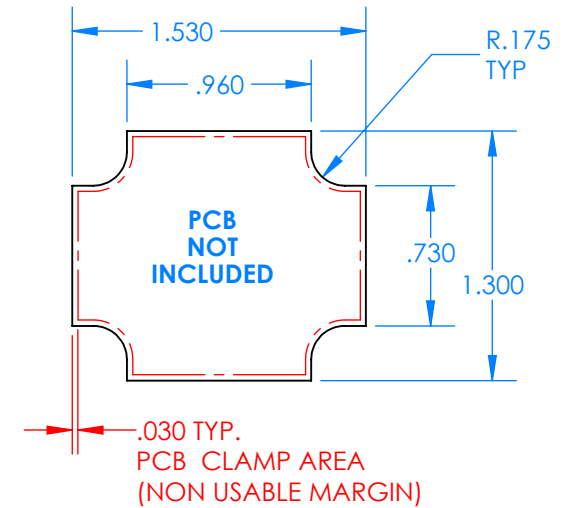

SERPAC BW23A-YY-AS-ZZ

Electronic Enclosures

Enclosure color (YY)

Top-Bottom combinations available

BK=black
CL=clear
TRGY=translucent gray
TRRD=translucent red

Strap color (ZZ)

BK=black
BL=blue
GM=gunmetal
NG=neon green
NO=neon orange
OR=orange
YL=yellow
WH=white

PN	Description
5510A	(1) BW2A Top style A
5513A	(1) BW2B Bottom style A
5517A	(1) BW2AS Small Strap style A
6002	(4) #2 X 3/8" PH HD screw. TORQUE 35-60 in-oz

Watertight enclosure meets or exceeds:
IP67
NEMA 4X, 12, 13