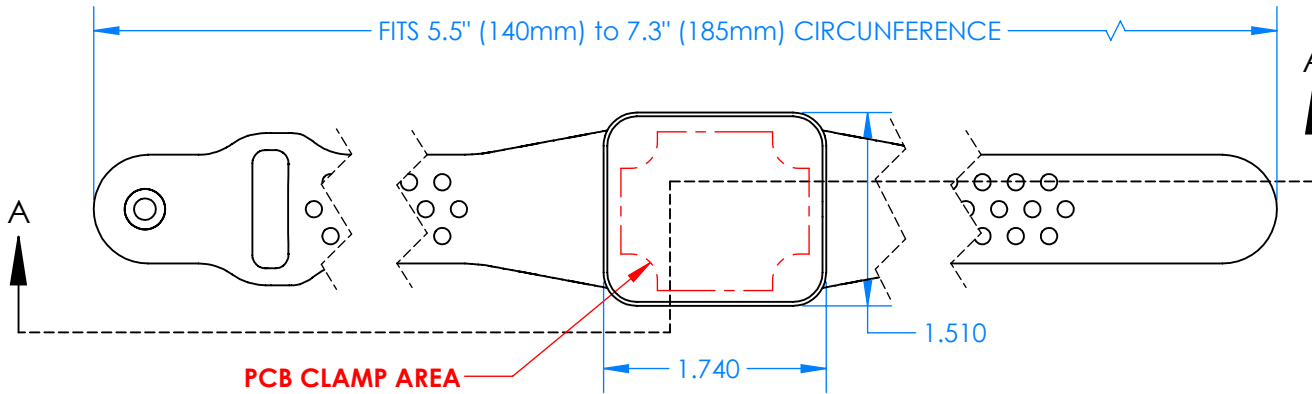

SERPAC BW23A-YY-AS-ZZ

Electronic Enclosures

PCB CLAMP AREA

SECTION A-A

Enclosure color (YY)

Top-Bottom combinations available

- BK=black
- CL=clear
- TRGY=translucent gray
- TRRD=translucent red

Strap color (ZZ)

- BK=black
- BL=blue
- GM=gunmetal
- NG=neon green
- NO=neon orange
- OR=orange
- YL=yellow
- WH=white

PN	Description
5510A	(1) BW2A Top style A
5513A	(1) BW2B Bottom style A
5517A	(1) BW2AS Small Strap style A
6002	(4) #2 X 3/8" PH HD screw. TORQUE 35-60 in-oz